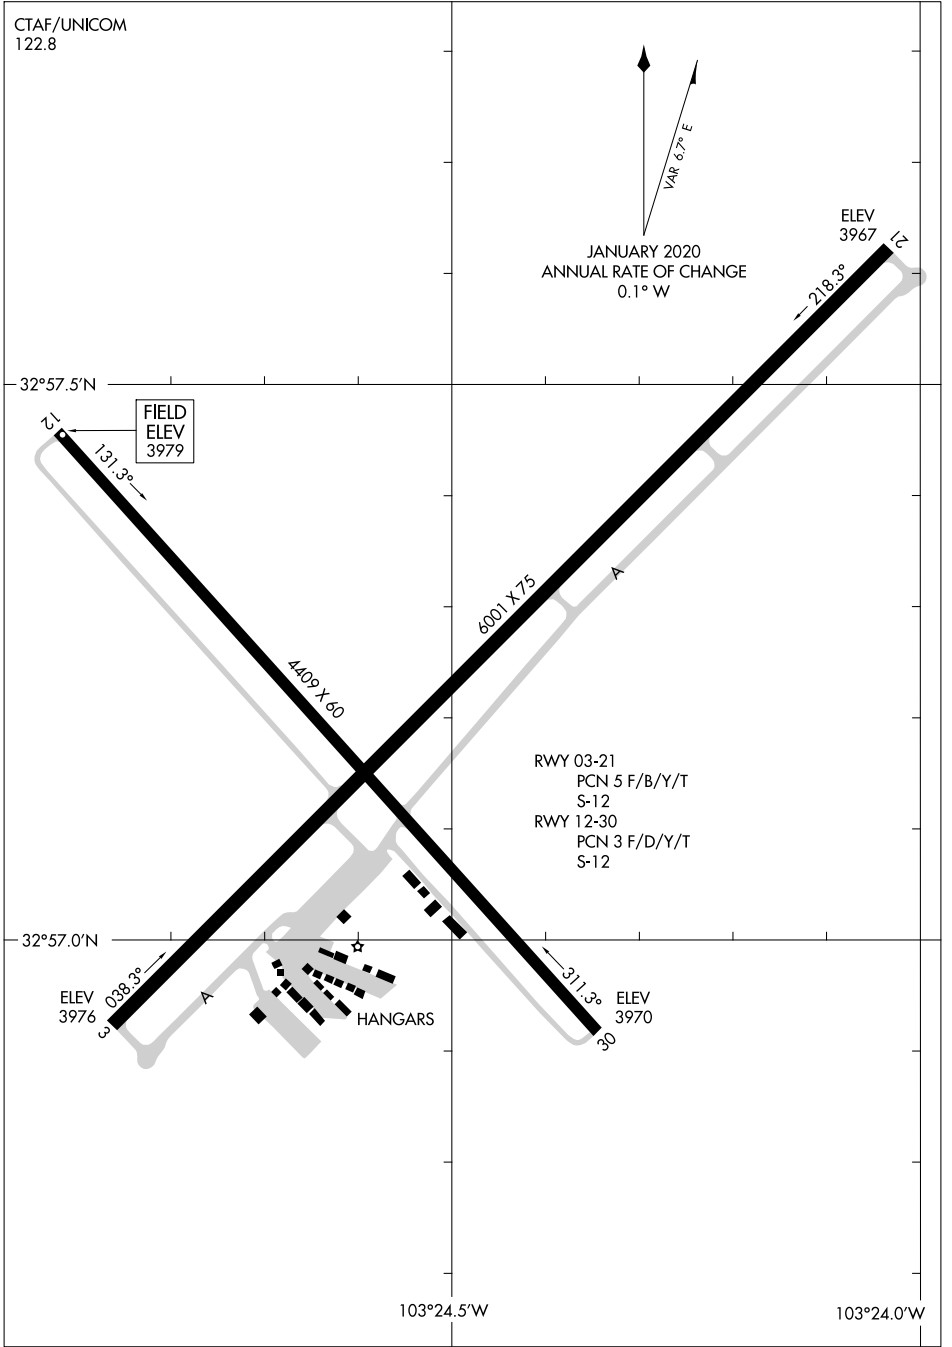

22027

AIRPORT DIAGRAM

LEA COUNTY/ZIP FRANKLIN MEML (E06)

AL-6951 (FAA)

LOVINGTON, NEW MEXICO

CTAF/UNICOM
122.8

 JANUARY 2020
 ANNUAL RATE OF CHANGE
 0.1° W

SW-1, 05 SEP 2024 to 03 OCT 2024

SW-1, 05 SEP 2024 to 03 OCT 2024

AIRPORT DIAGRAM

22027

LEA COUNTY/ZIP FRANKLIN MEML (E06)

LOVINGTON, NEW MEXICO