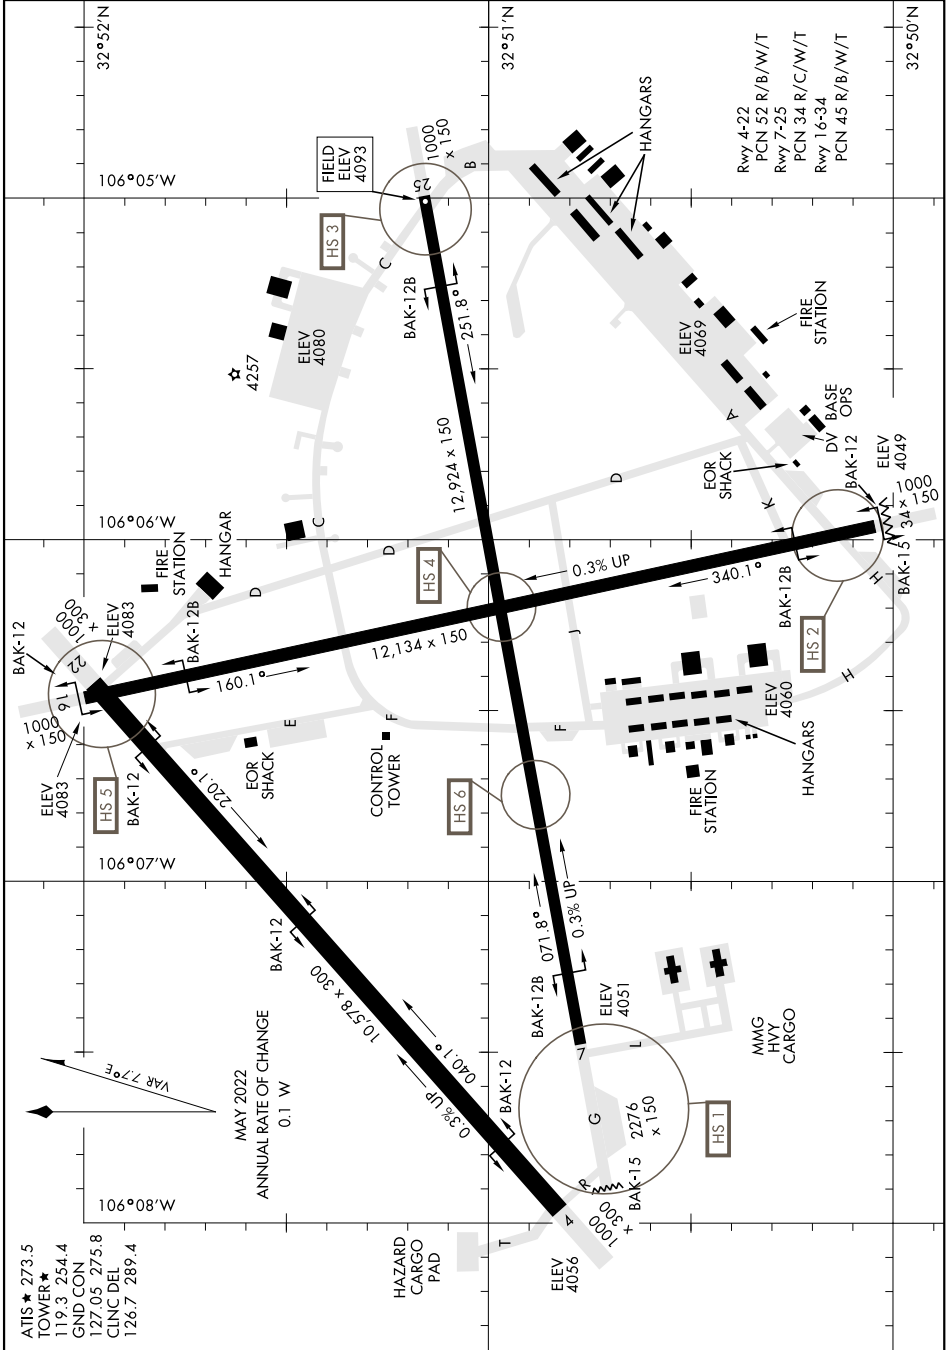

AIRPORT DIAGRAM

AL-7 [USAF]

HOLLOMAN AFB (KHMN)

ALAMOGORDO, NEW MEXICO

SW-1, 03 OCT 2024 to 31 OCT 2024

SW-1, 03 OCT 2024 to 31 OCT 2024

- ATIS ★ 273.5
- TOWER ★ 119.3 254.4
- GND CON 127.05 275.8
- CLNC DEL 126.7 289.4

MAY 2022
ANNUAL RATE OF CHANGE
0.1 W

AIRPORT DIAGRAM

ALAMOGORDO, NEW MEXICO

HOLLOMAN AFB (KHMN)