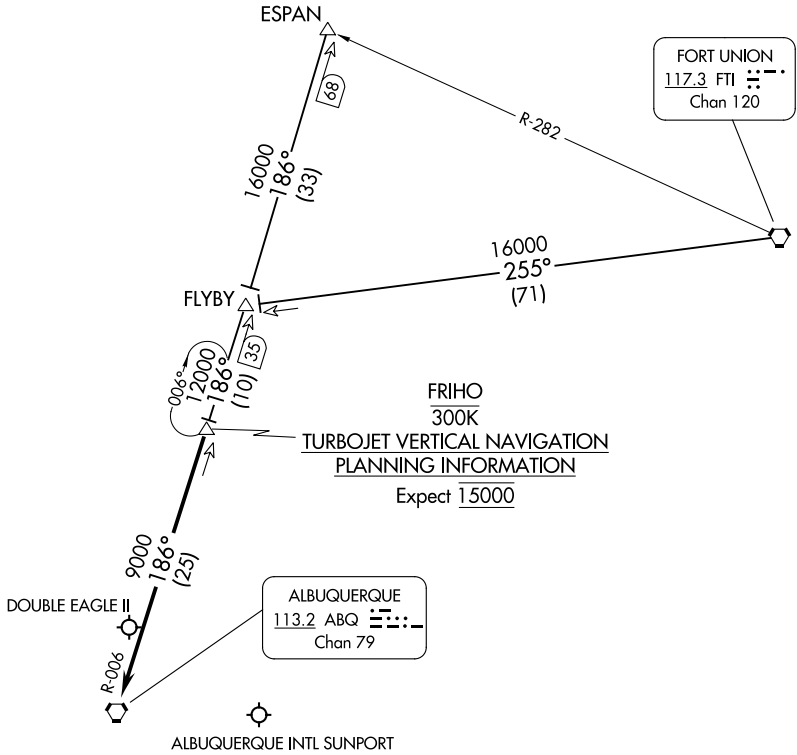

SW-1, 03 OCT 2024 to 31 OCT 2024

SW-1, 03 OCT 2024 to 31 OCT 2024

ESPAN TRANSITION (ESPAN.FRIHO4): From over ESPAN DME fix via ABQ R-006 to FRIHO DME fix, thence. . . .

FORT UNION TRANSITION (FTI.FRIHO4): From over FTI VORTAC via FTI R-255 and ABQ R-006 to FRIHO DME fix, thence. . . .

. . . .From over FRIHO DME fix via ABQ R-006 to ABQ VORTAC. Expect vectors to final approach course after passing FRIHO DME fix.