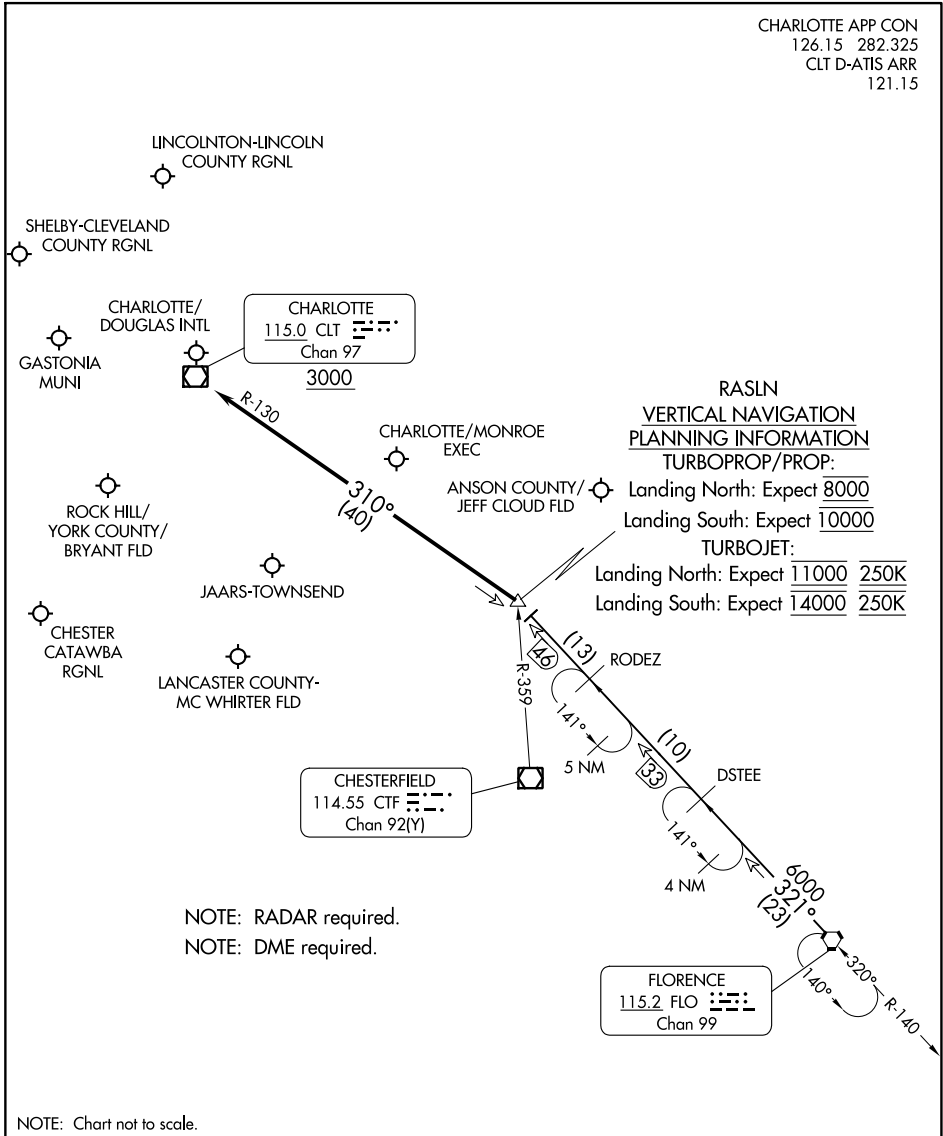

RASLN THREE ARRIVAL

CHARLOTTE, NORTH CAROLINA

CHARLOTTE APP CON
126.15 282.325
CLT D-ATIS ARR
121.15

SE-2, 03 OCT 2024 to 31 OCT 2024

SE-2, 03 OCT 2024 to 31 OCT 2024

ARRIVAL ROUTE DESCRIPTION

FLORENCE TRANSITION (FLO.RASLN3): From over FLO VORTAC on FLO R-321 to RASLN INT. Thence

. . . . from RASLN on CLT R-130 to cross CLT VOR/DME at or above 3000. Expect RADAR vectors to destination airport or final approach course prior to CLT VOR/DME.

RASLN THREE ARRIVAL

CHARLOTTE, NORTH CAROLINA