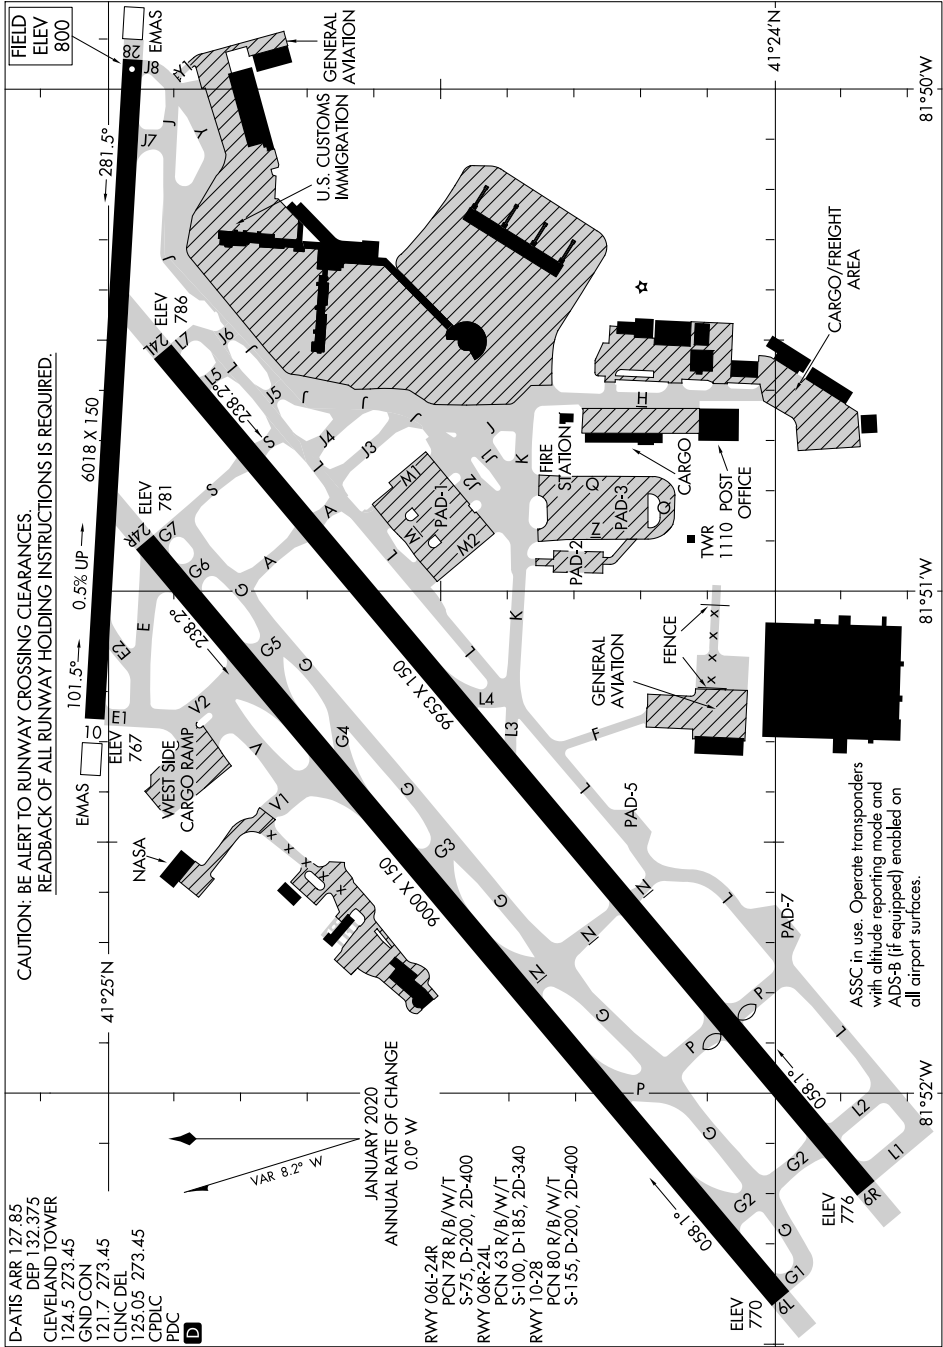

# AIRPORT DIAGRAM

AL-84 (FAA)

CLEVELAND-HOPKINS INTL (CLE)  
CLEVELAND, OHIO

EC-2, 03 OCT 2024 to 31 OCT 2024

# AIRPORT DIAGRAM

CLEVELAND, OHIO  
CLEVELAND-HOPKINS INTL (CLE)

EC-2, 03 OCT 2024 to 31 OCT 2024