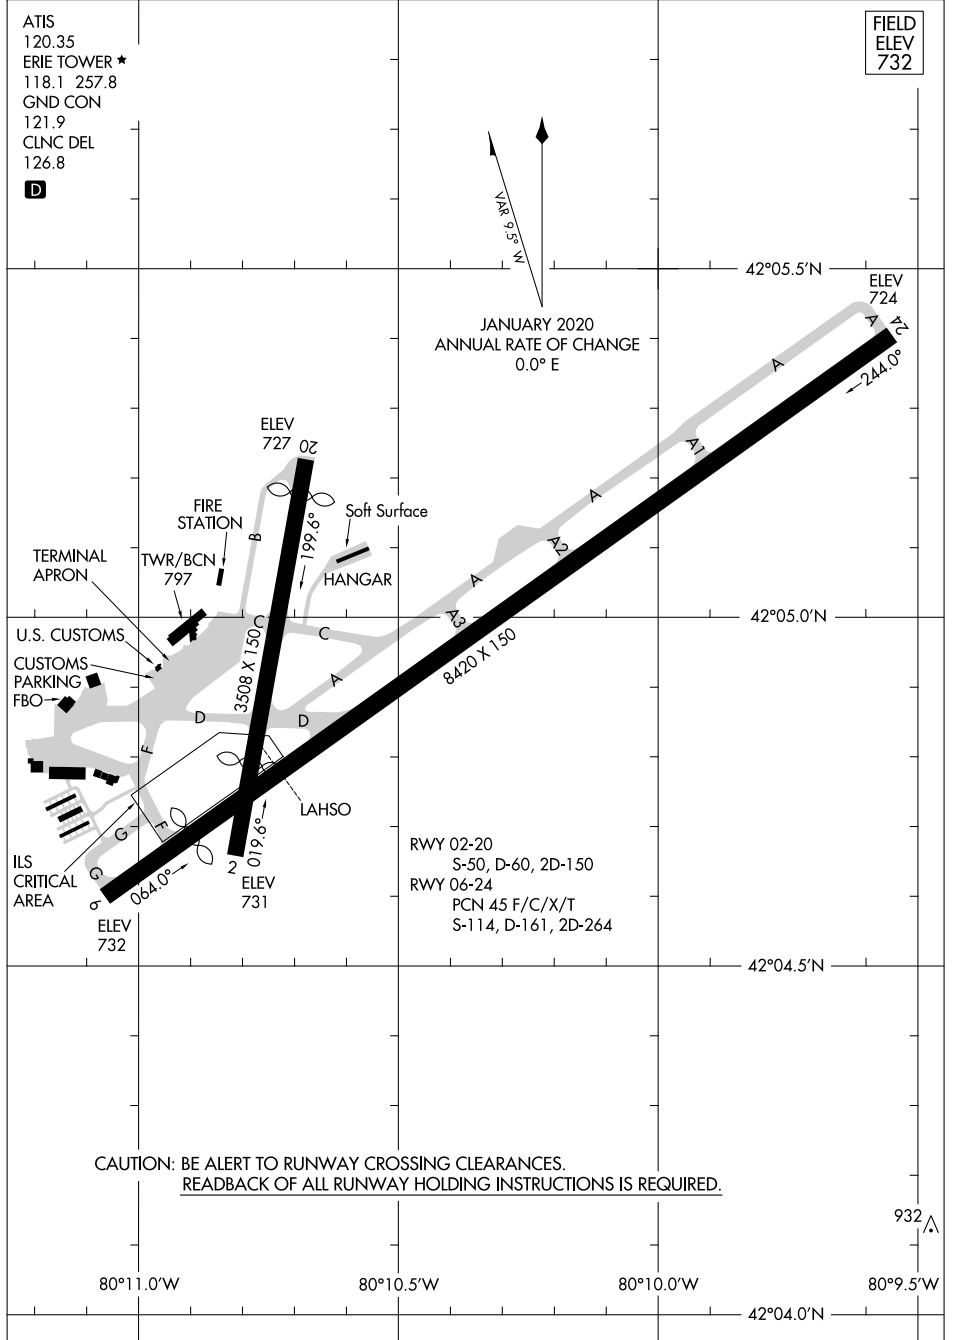

AIRPORT DIAGRAM

ERIE INTL/TOM RIDGE FLD (E.R.I)
ERIE, PENNSYLVANIA

AL-139 (FAA)

NE-4, 03 OCT 2024 to 31 OCT 2024

NE-4, 03 OCT 2024 to 31 OCT 2024

AIRPORT DIAGRAM

ERIE, PENNSYLVANIA
ERIE INTL/TOM RIDGE FLD (E.R.I)