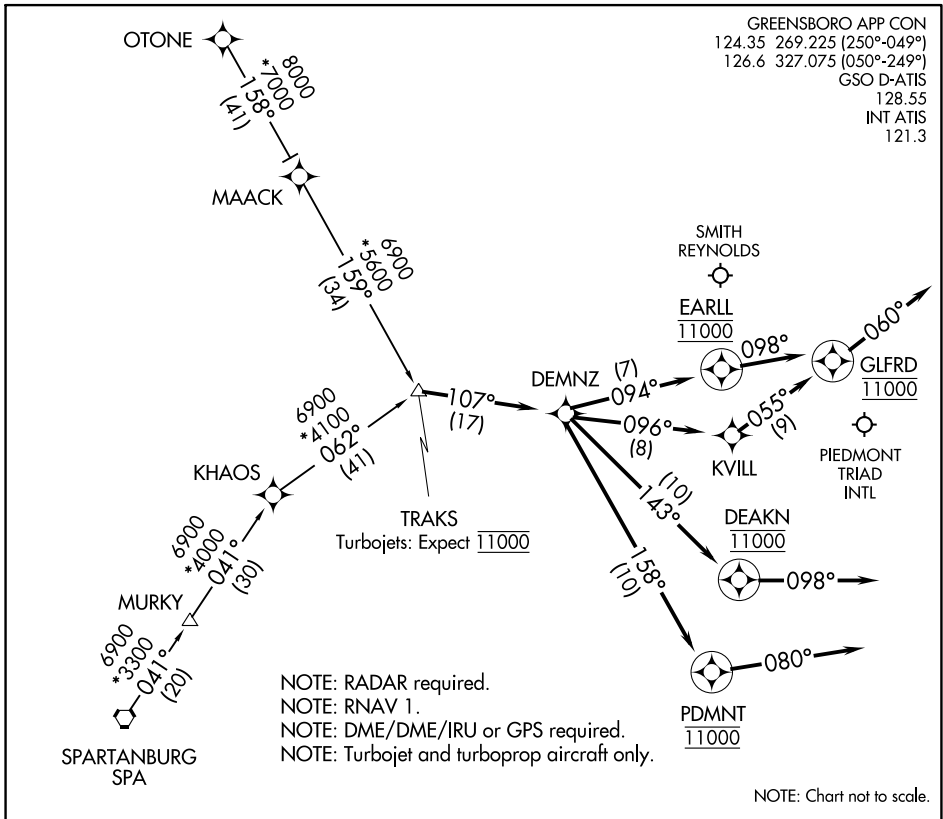

TRAKS THREE ARRIVAL (RNAV)

GREENSBORO, NORTH CAROLINA

SE-2, 03 OCT 2024 to 31 OCT 2024

SE-2, 03 OCT 2024 to 31 OCT 2024

ARRIVAL ROUTE DESCRIPTION

OTONE TRANSITION (OTONE.TRAKS3)

SPARTANBURG TRANSITION (SPA.TRAKS3)

GSO: From TRAKS on track 107° to DEMNZ.

LANDING RUNWAY 05L: From DEMNZ on track 143° to cross DEAKN at 11000, then on heading 098°. Expect RADAR vectors to final approach course.

LANDING RUNWAY 05R: From DEMNZ on track 158° to cross PDMNT at 11000, then on heading 080°. Expect RADAR vectors to final approach course.

LANDING RUNWAYS 14/32: From DEMNZ on track 094° to cross EARLL at 11000, then on heading 098°. Expect RADAR vectors to final approach course.

LANDING RUNWAYS 23L/R: From DEMNZ on track 096° to KVILL, then on track 055° to cross GLFRD at 11000, then on heading 060°. Expect RADAR vectors to final approach course.

LANDING INT: From TRAKS on track 107° to DEMNZ, then on track 143° to cross DEAKN at 11000, then on heading 098°. Expect RADAR vectors to final approach course.

TRAKS THREE ARRIVAL (RNAV)

GREENSBORO, NORTH CAROLINA