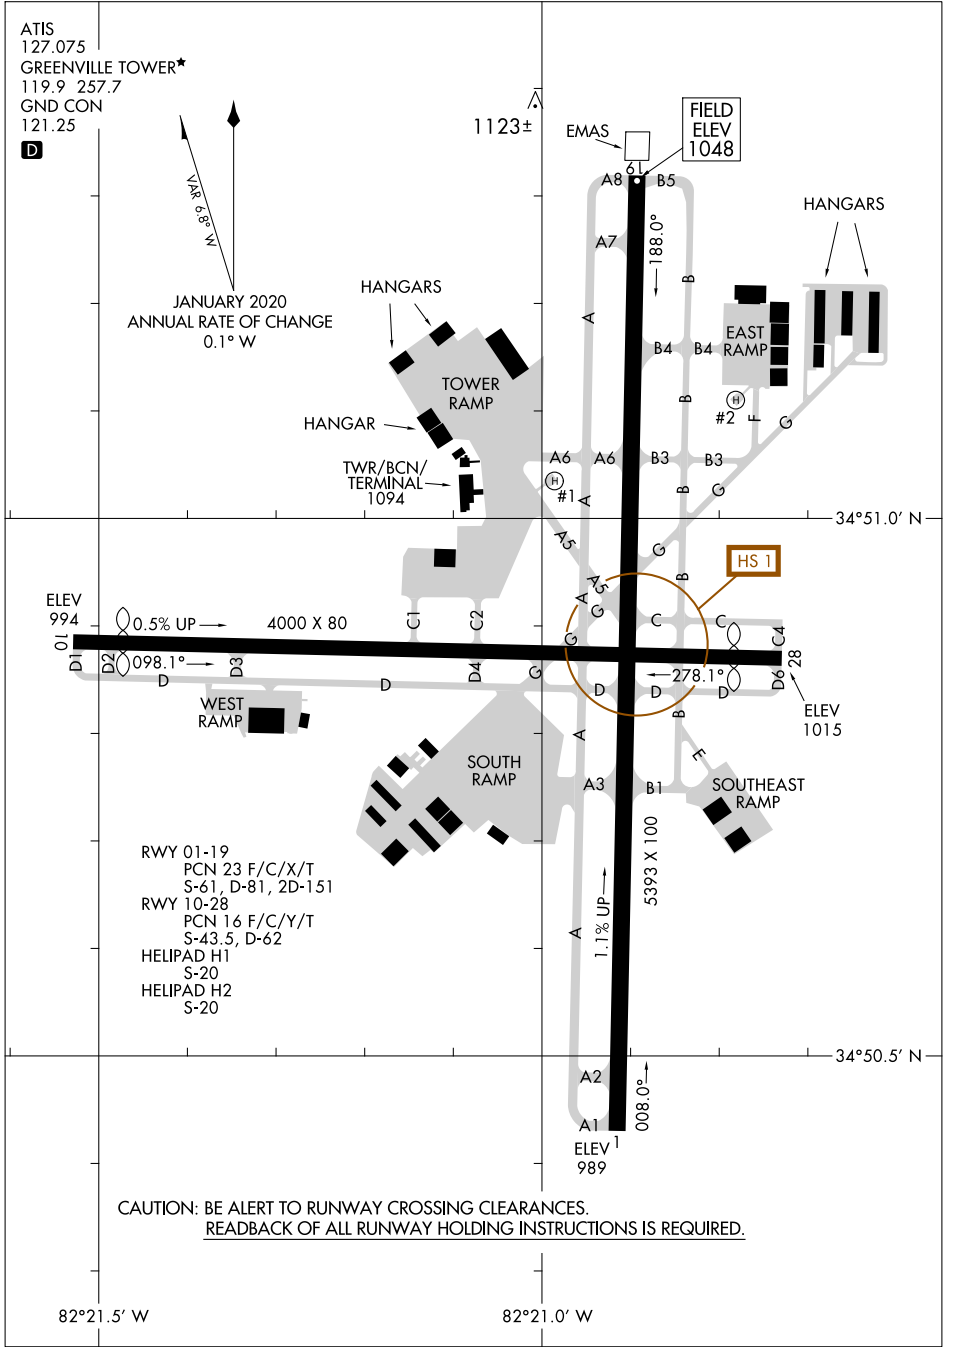

22307

# AIRPORT DIAGRAM

AL-180 (FAA)

GREENVILLE DOWNTOWN (GMU)  
GREENVILLE, SOUTH CAROLINA

SE-2, 03 OCT 2024 to 31 OCT 2024

SE-2, 03 OCT 2024 to 31 OCT 2024

# AIRPORT DIAGRAM

22307

GREENVILLE, SOUTH CAROLINA  
GREENVILLE DOWNTOWN (GMU)