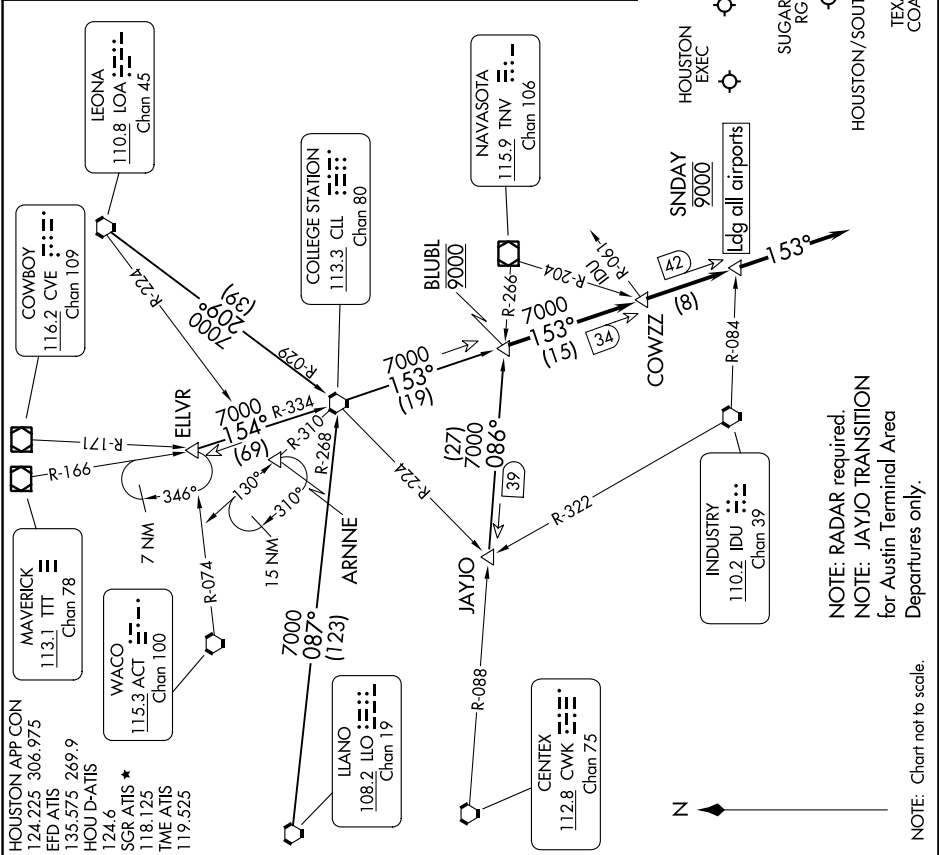

BLUBELL FOUR ARRIVAL

HOUSTON, TEXAS

SC-5, 03 OCT 2024 to 31 OCT 2024

ARRIVAL ROUTE DESCRIPTION

COLLEGE STATION TRANSITION (CLL.BLUBL4):
From over CLL VORTAC on CLL R-153 to BLUBL. Thence

ELLVR TRANSITION (ELLVR.BLUBL4): From over ELLVR on CLL R-334 to CLL VORTAC, then on CLL R-153 to BLUBL. Thence

JAYJO TRANSITION (JAYJO.BLUBL4): From over JAYJO on TNV R-266 to BLUBL. Thence

LEONA TRANSITION (LOA.BLUBL4): From over LOA VORTAC on LOA R-209 and CLL R-029 to CLL VORTAC, then on CLL R-153 to BLUBL. Thence

ILANO TRANSITION (ILO.BLUBL4): From over ILO VORTAC on ILO R-087 and CLL R-268 to CLL VORTAC, then on CLL R-153 to BLUBL. Thence

. . . . From over BLUBL on CLL R-153 to cross **SNDAY** at 9000, from **SNDAY** fly heading 153°. Expect vectors to final approach course at or prior to **SNDAY**.

SC-5, 03 OCT 2024 to 31 OCT 2024

BLUBELL FOUR ARRIVAL

HOUSTON, TEXAS