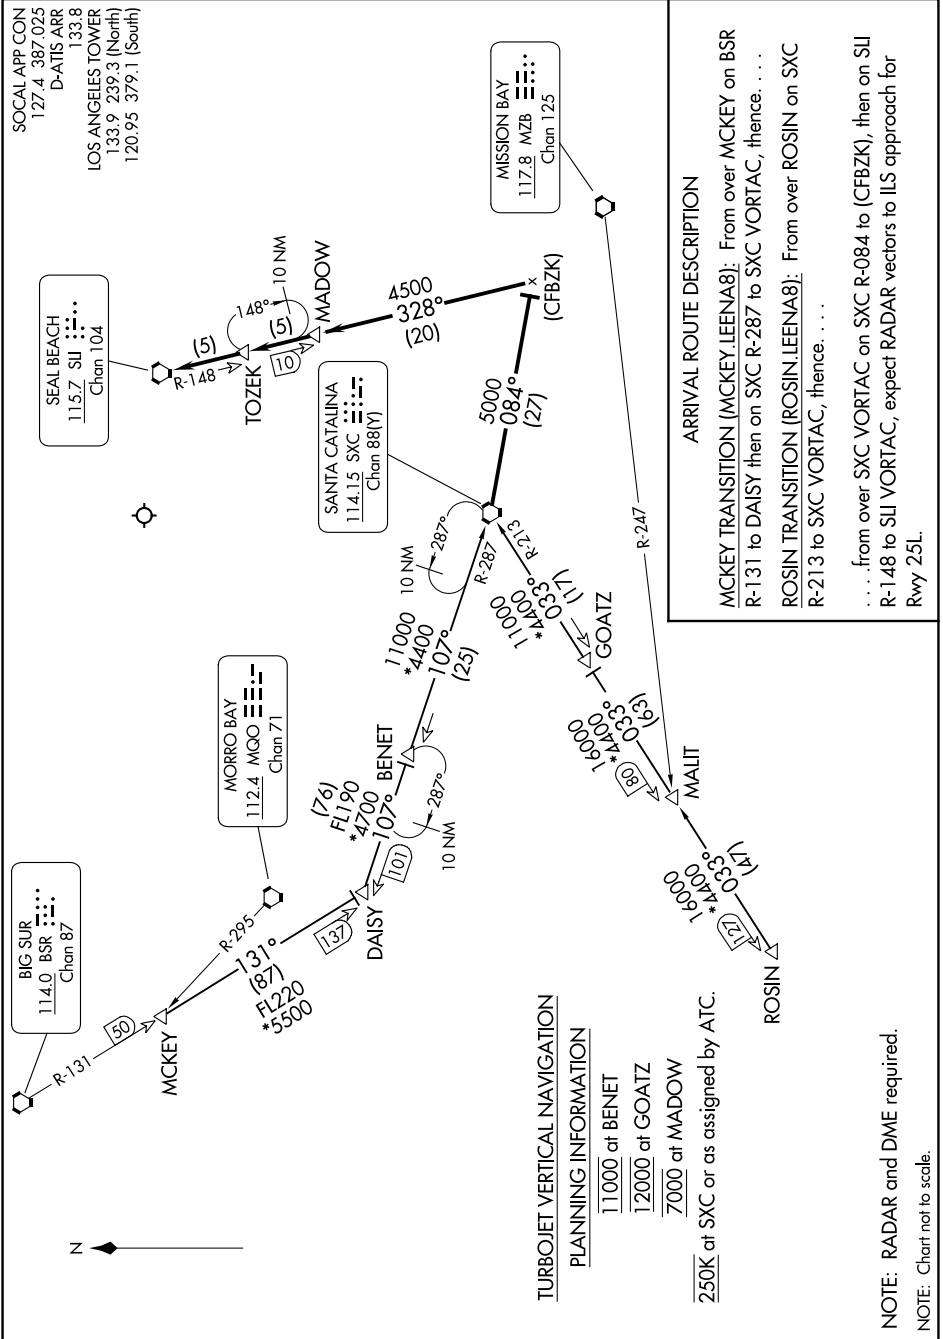

(SXC.LEENA8) 23334

LEENA EIGHT ARRIVAL

AL-237 (FAA)

LOS ANGELES INTL (LAX)
LOS ANGELES, CALIFORNIA

SW-3, 03 OCT 2024 to 31 OCT 2024

SW-3, 03 OCT 2024 to 31 OCT 2024

LEENA EIGHT ARRIVAL

(SXC.LEENA8) 10AUG23

LOS ANGELES, CALIFORNIA
LOS ANGELES INTL (LAX)

NOTE: RADAR and DME required.
NOTE: Chart not to scale.