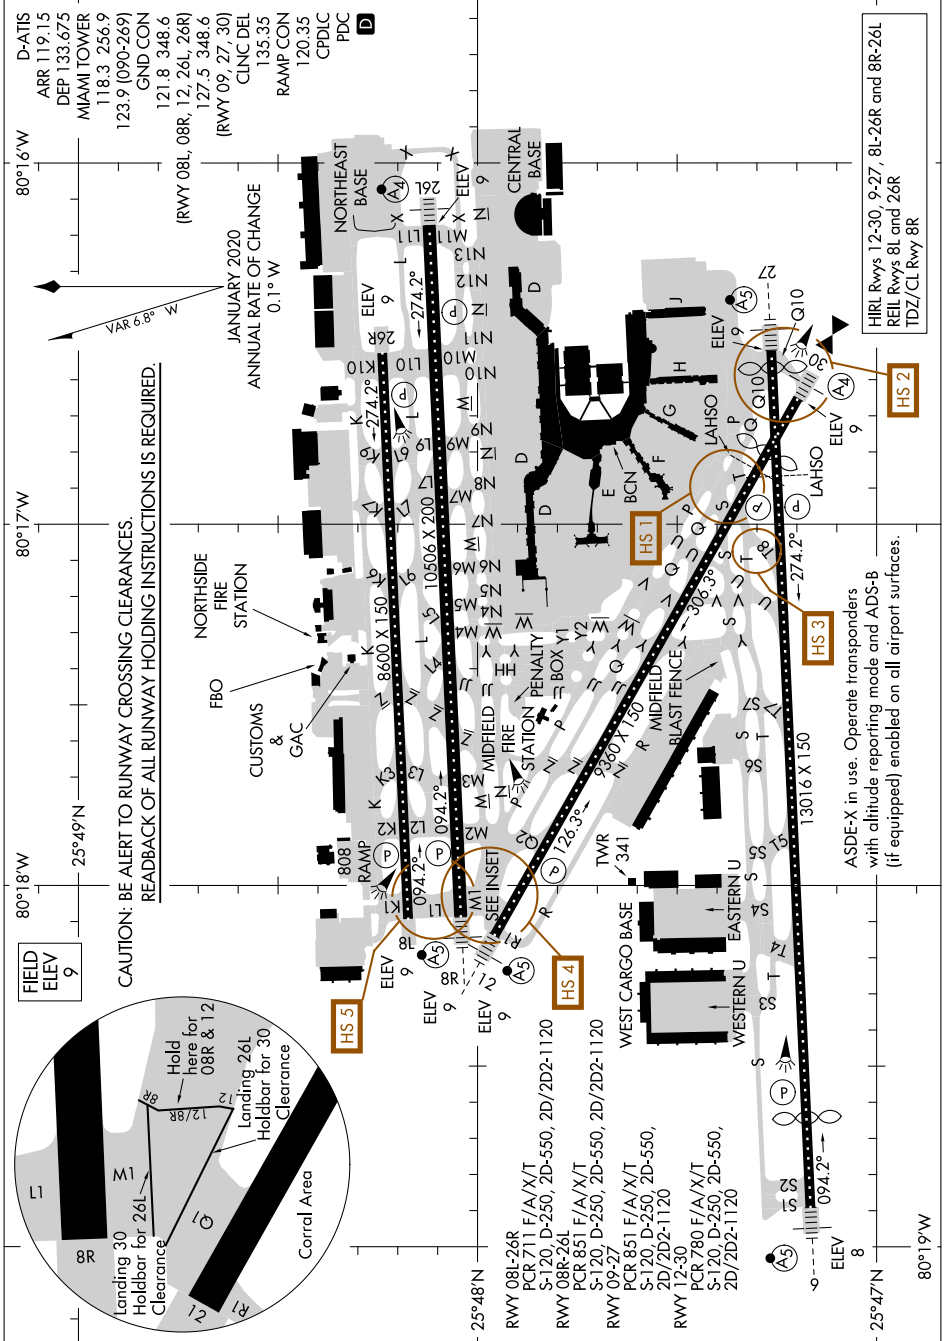

AIRPORT DIAGRAM

AL-257 (FAA)

MIAMI INTL (MIA)
MIAMI, FLORIDA

SE-3, 03 OCT 2024 to 31 OCT 2024

AIRPORT DIAGRAM

MIAMI, FLORIDA
MIAMI INTL (MIA)

SE-3, 03 OCT 2024 to 31 OCT 2024