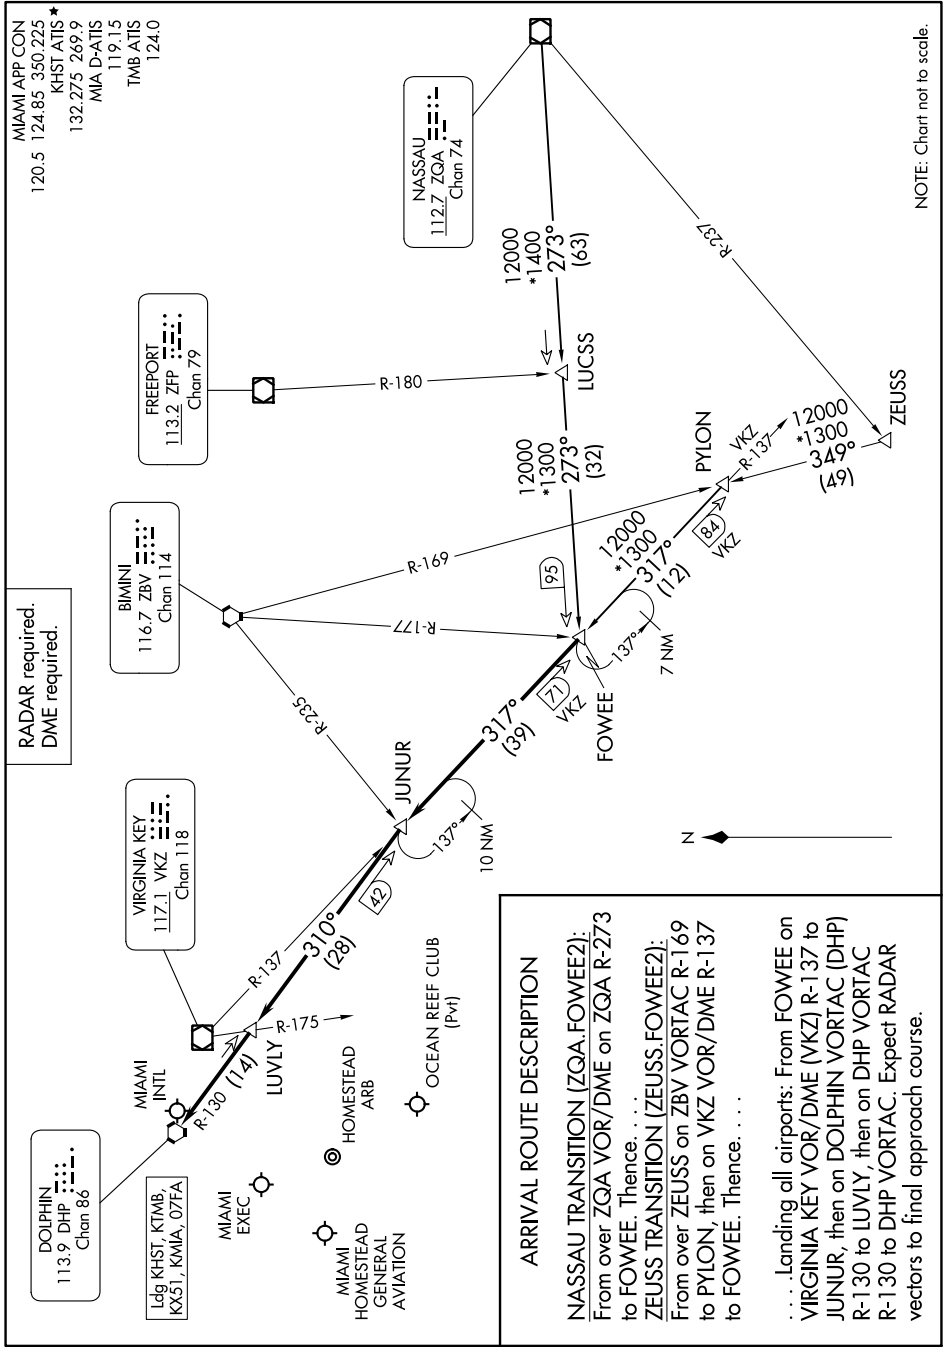

FOWEE TWO ARRIVAL

FOWEE TWO ARRIVAL

NOTE: Chart not to scale.

MIAMI APP CON
120.5 124.85 350 225
KHST/ATIS *
132.275 269.9
MIA D-ATIS
119.15
TMB/ATIS
124.0

NASSAU
112.7 ZQA
Chen 7.4

FREEPORT
113.2 ZFP
Chen 7.9

BIMINI
116.7 ZBV
Chen 11.4

VIRGINIA KEY
117.1 VKZ
Chen 11.8

DOLPHIN
113.9 DHP
Chen 8.6

Ldg KHST, KIMB,
KX51, KMIA, 07FA

MIAMI EXEC

MIAMI HOMESTEAD GENERAL AVIATION

HOMESTEAD ARB

OCEAN REEF CLUB (Pvt)

RADAR required.
DME required.