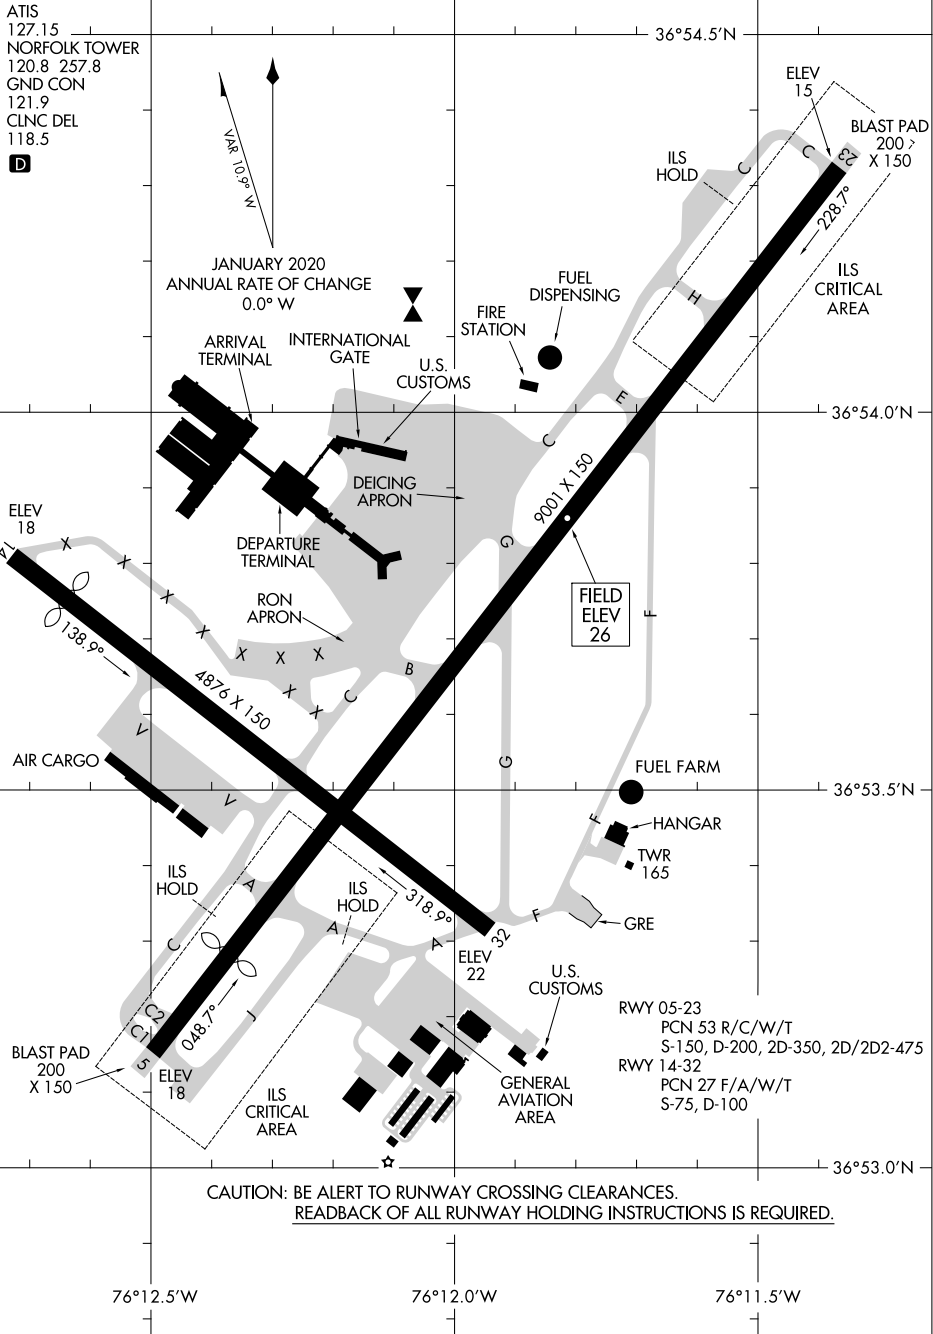

23166

AIRPORT DIAGRAM

AL-291 (FAA)

NORFOLK INTL (O.R.F)
NORFOLK, VIRGINIA

ATIS
127.15
NORFOLK TOWER
120.8 257.8
GND CON
121.9
CLNC DEL
118.5

D

JANUARY 2020
ANNUAL RATE OF CHANGE
0.0° W

NE-3, 03 OCT 2024 to 31 OCT 2024

NE-3, 03 OCT 2024 to 31 OCT 2024

CAUTION: BE ALERT TO RUNWAY CROSSING CLEARANCES.
READEBACK OF ALL RUNWAY HOLDING INSTRUCTIONS IS REQUIRED.

AIRPORT DIAGRAM
23166

NORFOLK, VIRGINIA
NORFOLK INTL (O.R.F)