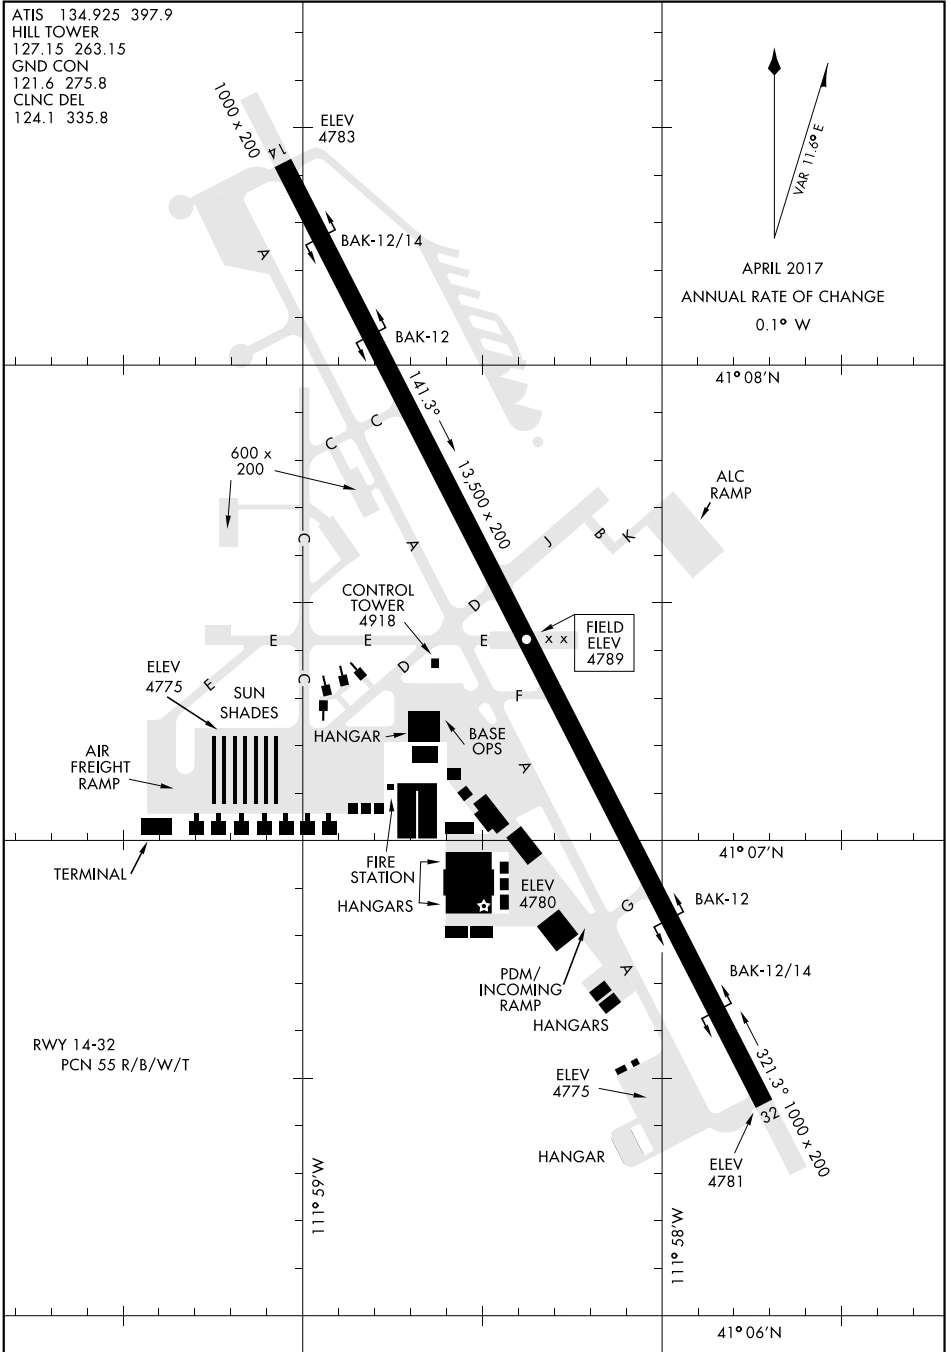

17117

AIRPORT DIAGRAM

AFD-296 [USAF]

HILL AFB (KHIF)

OGDEN, UTAH

ATIS 134.925 397.9
 HILL TOWER
 127.15 263.15
 GND CON
 121.6 275.8
 CLNC DEL
 124.1 335.8

APRIL 2017
 ANNUAL RATE OF CHANGE
 0.1° W

SW-4, 03 OCT 2024 to 31 OCT 2024

SW-4, 03 OCT 2024 to 31 OCT 2024

AIRPORT DIAGRAM

OGDEN, UTAH

HILL AFB (KHIF)