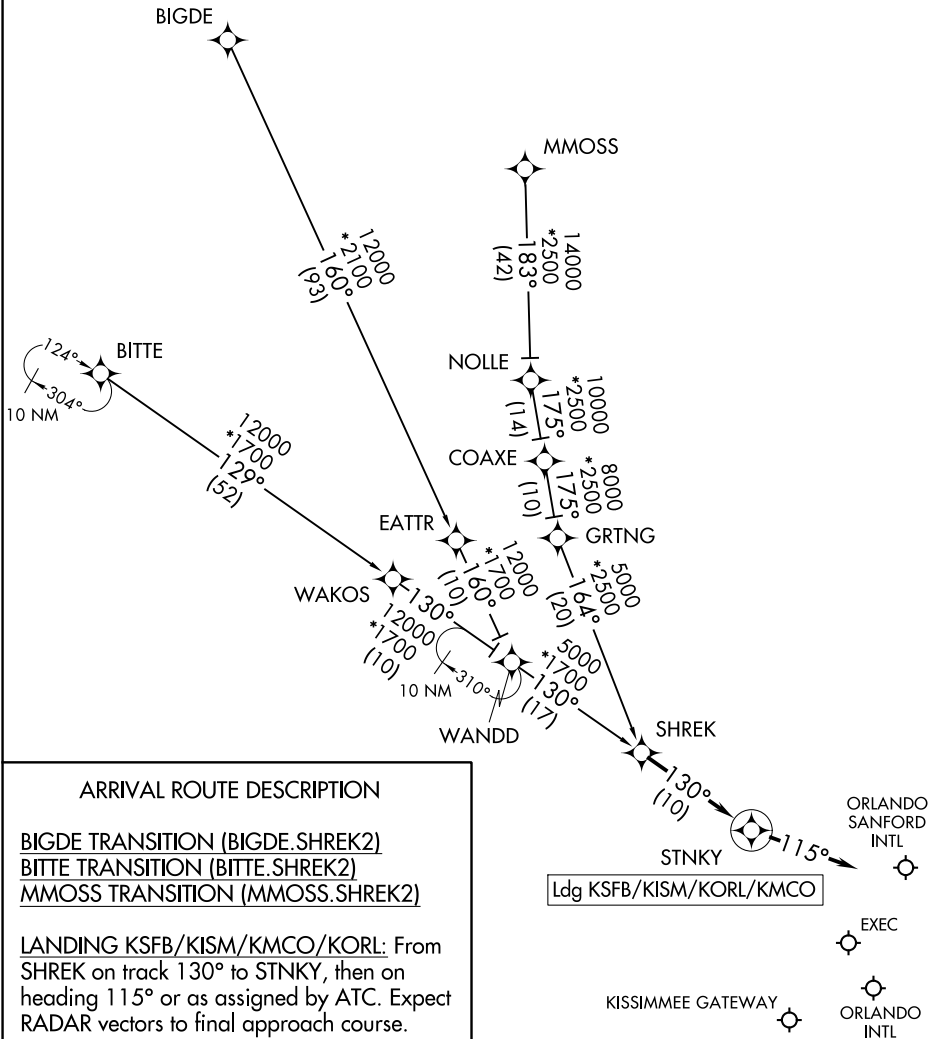

SHREK TWO ARRIVAL (RNAV)

ORLANDO, FLORIDA

RNAV 1 - DME/DME/IRU or GPS.

RADAR required.

ORLANDO APP CON 134.05 339.8
 JACKSONVILLE APP CON 128.675 263.05
 ISM ATIS 128.775
 MCO D-ATIS ARR 121.25
 ORL ATIS 127.25
 SFB ATIS 125.975

NOTE: Jets landing ISM and ORL, ATC assigned only.
 NOTE: Turboprops and props only landing MCO.
 NOTE: Landing all airports, expect RADAR vectors after STINKY.

SE-3, 03 OCT 2024 to 31 OCT 2024

SE-3, 03 OCT 2024 to 31 OCT 2024

SHREK TWO ARRIVAL (RNAV)

(SHREK.SHREK2) 02DEC21

ORLANDO, FLORIDA