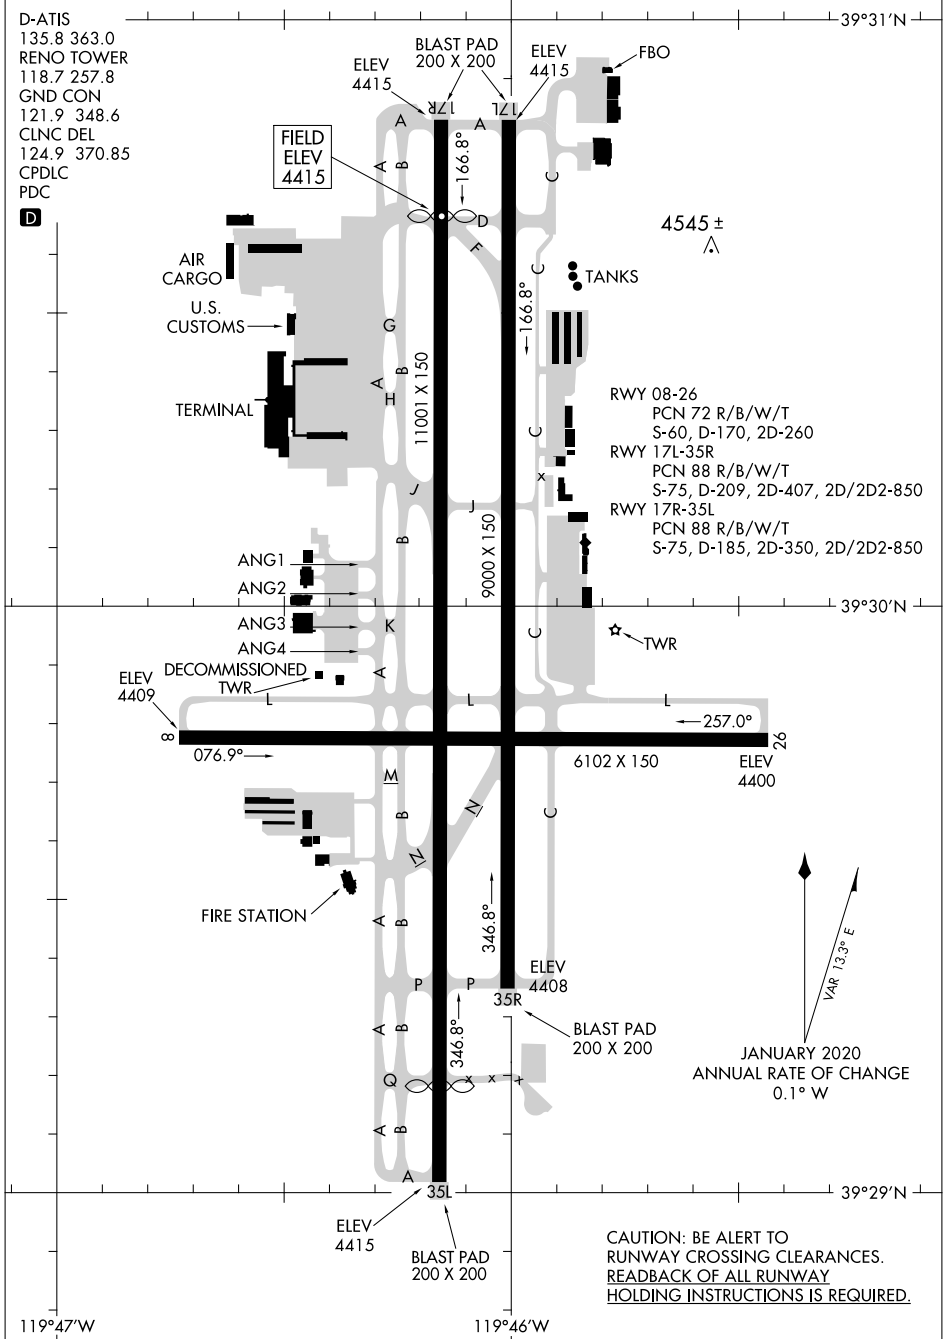

24025

AIRPORT DIAGRAM

AL-346 (FAA)

RENO/TAHOE INTL (RNO)
RENO, NEVADA

SW-4, 03 OCT 2024 to 31 OCT 2024

SW-4, 03 OCT 2024 to 31 OCT 2024

AIRPORT DIAGRAM

24025

RENO, NEVADA
RENO/TAHOE INTL (RNO)