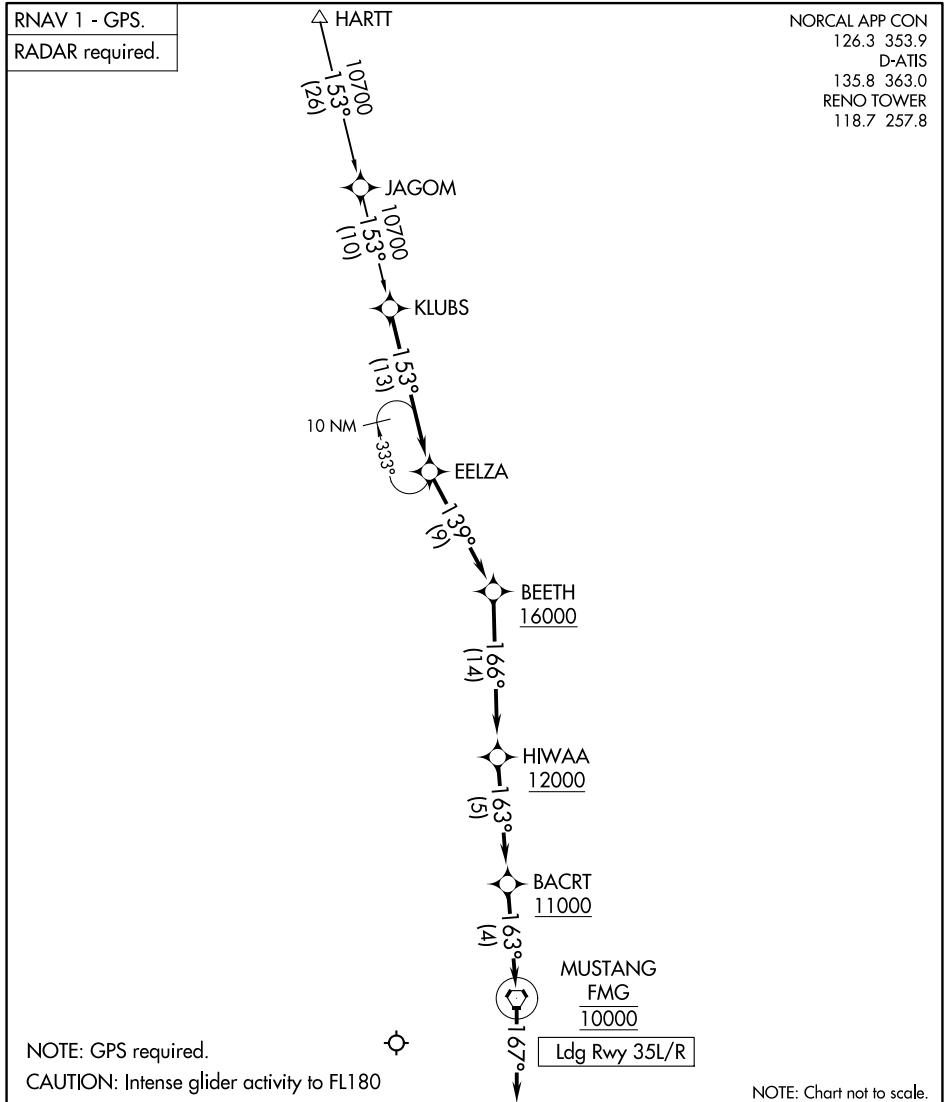

(KLUBS.EELZA4) 24025

EELZA FOUR ARRIVAL (RNAV)

AL-346 (FAA)

RENO/TAHOE INTL (RNO)

RENO, NEVADA

ARRIVAL ROUTE DESCRIPTION

HARTT TRANSITION (HARTT.EELZA4)

From KLUBS on track 153° to EELZA, then on track 139° to cross BEETH at or above 16000, then on track 166° to cross HIWAA at or above 12000, then on track 163° to cross BACRT at or above 11000, then on track 163° to cross FMG VORTAC at 10000, then on heading 167°. Expect assigned instrument approach for Rwy 35L/R or RADAR vectors to final approach course.

EELZA FOUR ARRIVAL (RNAV)

(KLUBS.EELZA4) 25JAN24

RENO, NEVADA
RENO/TAHOE INTL (RNO)

SW-4, 03 OCT 2024 to 31 OCT 2024

SW-4, 03 OCT 2024 to 31 OCT 2024