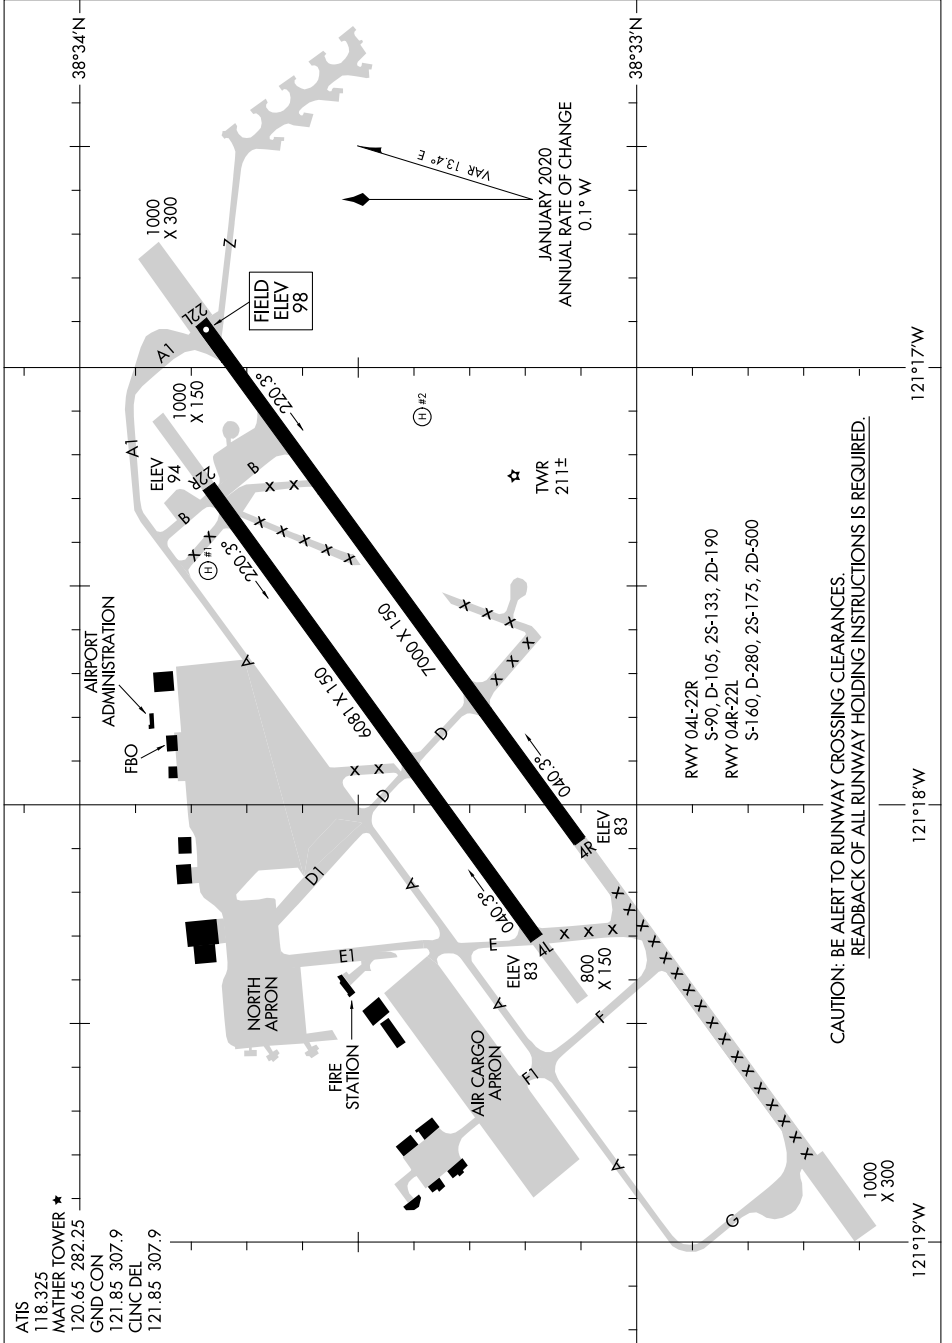

AIRPORT DIAGRAM

AL-356 (FAA)

SACRAMENTO MATHER (MHR)
SACRAMENTO, CALIFORNIA

SW-2, 03 OCT 2024 to 31 OCT 2024

ATIS 118.325
 MATHER TOWER ★ 120.65 282.25
 GND CON 121.85 307.9
 CLNC DEL 121.85 307.9

RWY 04L-22R
 S-90, D-105, 2S-133, 2D-190
 RWY 04R-22L
 S-160, D-280, 2S-175, 2D-500

CAUTION: BE ALERT TO RUNWAY CROSSING CLEARANCES.
 READBACK OF ALL RUNWAY HOLDING INSTRUCTIONS IS REQUIRED.

SW-2, 03 OCT 2024 to 31 OCT 2024