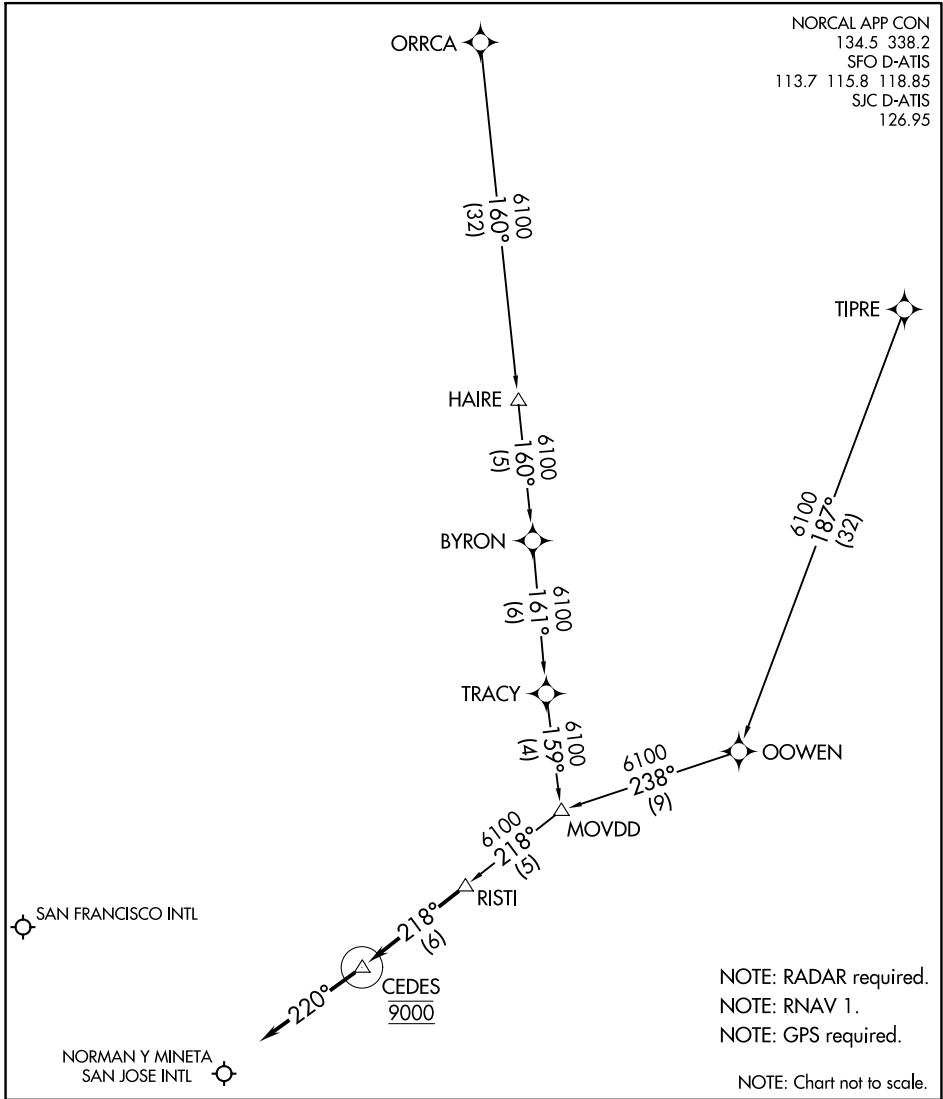

RISTI ONE ARRIVAL (RNAV)

AL-375 (FAA)

SAN FRANCISCO, CALIFORNIA

NORCAL APP CON
 134.5 338.2
 SFO D-ATIS
 113.7 115.8 118.85
 SJC D-ATIS
 126.95

SW-2, 03 OCT 2024 to 31 OCT 2024

SW-2, 03 OCT 2024 to 31 OCT 2024

NOTE: RADAR required.
 NOTE: RNAV 1.
 NOTE: GPS required.

NOTE: Chart not to scale.

ARRIVAL ROUTE DESCRIPTION

ORRCA TRANSITION (ORRCA.RISTI1)

TIPRE TRANSITION (TIPRE.RISTI1)

LANDING KSFO/KSJC: From RISTI on track 218° to cross CEDES at 9000, then on heading 220° or as assigned by ATC. Expect RADAR vectors to final approach course.