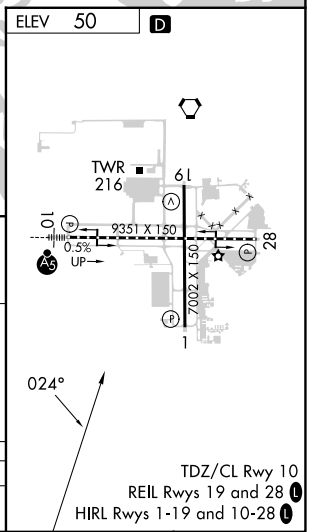

VORTAC SAV 115.95 Chan 106 (Y)	APP CRS 024°	Rwy Idg TDZE Apt Elev	N/A N/A 50
--	------------------------	-----------------------------	---------------------------------------

VOR/DME-A

SAVANNAH/HILTON HEAD INTL (SAV)

⚠ When local altimeter setting not received, use Hilton Head Island altimeter setting and increase all MDA 80 feet; increase Circling Cats C/D visibility ¼ SM.

MISSED APPROACH: Climb to 4000 direct SAV VORTAC and SAV R-001 to TILLS INT/SAV 20 DME and hold.

CATEGORY	A	B	C	D	E
CIRCLING	520-1	470 (500-1)	740-2 690 (700-2)	740-2¼ 690 (700-2¼)	900-3 850 (900-3)

SE-4, 03 OCT 2024 to 31 OCT 2024

SE-4, 03 OCT 2024 to 31 OCT 2024