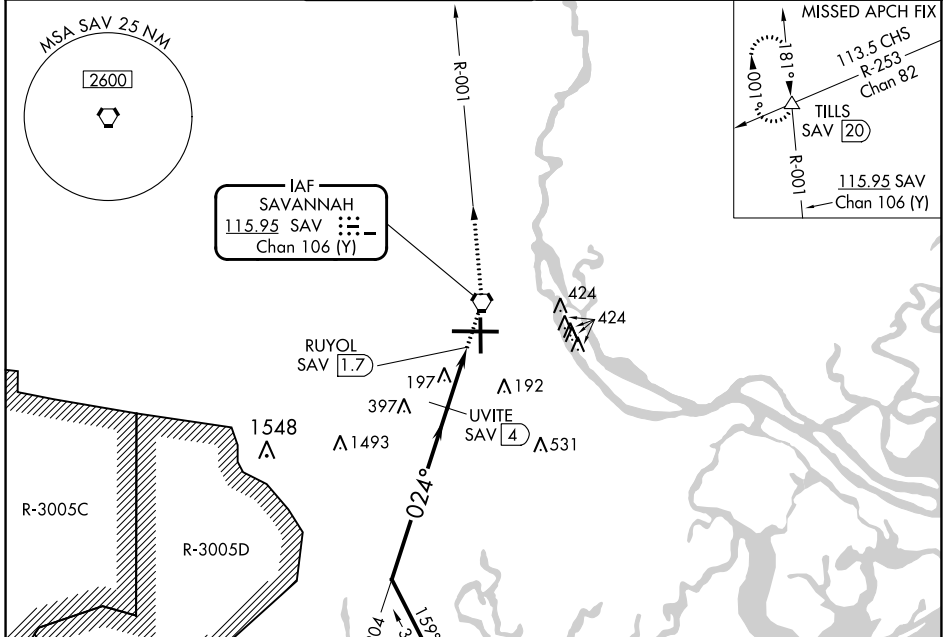

VORTAC SAV 115.95 Chan 106 (Y)	APP CRS 024°	Rwy Idg TDZE Apt Elev	N/A N/A 50
--	------------------------	-----------------------------	---------------------------------------

VOR/DME-A

SAVANNAH/HILTON HEAD INTL (SAV)

⚠ When local altimeter setting not received, use Hilton Head Island altimeter setting and increase all MDA 80 feet; increase Circling Cats C/D visibility ¼ SM.

MISSED APPROACH: Climb to 4000 direct SAV VORTAC and SAV R-001 to TILLS INT/SAV 20 DME and hold.

CATEGORY	A	B	C	D	E
CIRCLING	520-1	470 (500-1)	740-2 690 (700-2)	740-2¼ 690 (700-2¼)	900-3 850 (900-3)

SE-4, 03 OCT 2024 to 31 OCT 2024

SE-4, 03 OCT 2024 to 31 OCT 2024