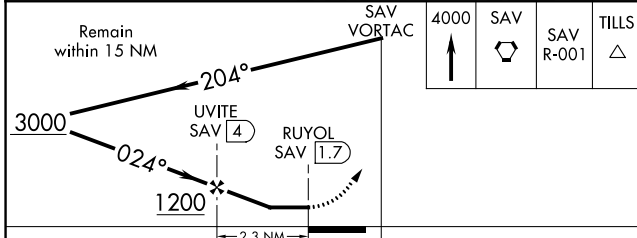

VORTAC SAV 115.95 Chan 106 (Y)	APP CRS 024°	Rwy Idg TDZE Apt Elev	N/A N/A 50

VOR/DME-A

SAVANNAH/HILTON HEAD INTL (SAV)

⚠ When local altimeter setting not received, use Hilton Head Island altimeter setting and increase all MDA 80 feet; increase Circling Cats C/D visibility ¼ SM.

MISSED APPROACH: Climb to 4000 direct SAV VORTAC and SAV R-001 to TILLS INT/SAV 20 DME and hold.

ATIS 123.75	SAVANNAH APP CON* 120.4 353.775	SAVANNAH TOWER* 125.975 (CTAF) 257.8	GND CON 121.9 348.6	CLNC DEL 119.55 291.775	UNICOM 122.95

CATEGORY	A	B	C	D	E
CIRCLING	520-1	470 (500-1)	740-2 690 (700-2)	740-2¼ 690 (700-2¼)	900-3 850 (900-3)

SE-4, 03 OCT 2024 to 31 OCT 2024

SE-4, 03 OCT 2024 to 31 OCT 2024