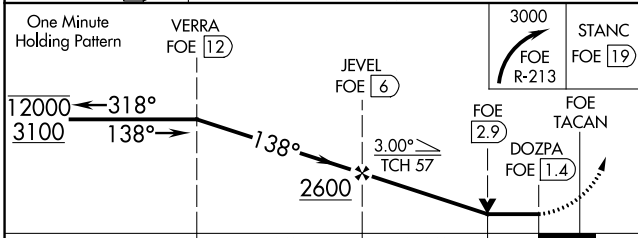

TACAN FOE Chan 53 (111.6)	APP CRS 138°	Rwy Idg TDZE Apt Elev	12803 1066 1078

TACAN RWY 13

TOPEKA RGNL (FOE)

NA	MALSF	MISSED APPROACH: Climbing right turn to 3000 on FOE TACAN R-213 to STANC/FOE 19 DME and hold.

ATIS 128.25	KANSAS CITY CENTER 123.8 343.7	FORBES TOWER* 120.8 (CTAF) 340.2	GND CON 118.425 275.8	UNICOM 122.95

NOT FOR CIVIL USE

CATEGORY	A	B	C	D	E
S-13	1600-1	534 (600-1)	1600-1½	534 (600-1½)	
CIRCLING	1600-1	522 (600-1)	1600-1½	1700-2	1720-2¼

NC-2, 03 OCT 2024 to 31 OCT 2024

NC-2, 03 OCT 2024 to 31 OCT 2024