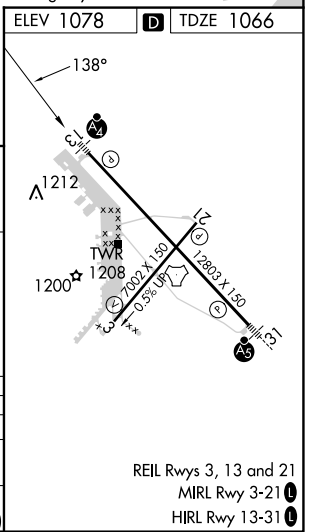

TACAN FOE Chan 53 (111.6)	APP CRS 138°	Rwy Idg TDZE Apt Elev	12803 1066 1078

TACAN RWY 13

TOPEKA RGNL (FOE)

NA	MALSF	MISSED APPROACH: Climbing right turn to 3000 on FOE TACAN R-213 to STANC/FOE 19 DME and hold.

ATIS 128.25	KANSAS CITY CENTER 123.8 343.7	FORBES TOWER* 120.8 (CTAF) 340.2	GND CON 118.425 275.8	UNICOM 122.95

NOT FOR CIVIL USE

CATEGORY	A	B	C	D	E
S-13	1600-1	534 (600-1)	1600-1½	534 (600-1½)	
CIRCLING	1600-1	522 (600-1)	1600-1½	1700-2	1720-2¼

NC-2, 03 OCT 2024 to 31 OCT 2024

NC-2, 03 OCT 2024 to 31 OCT 2024