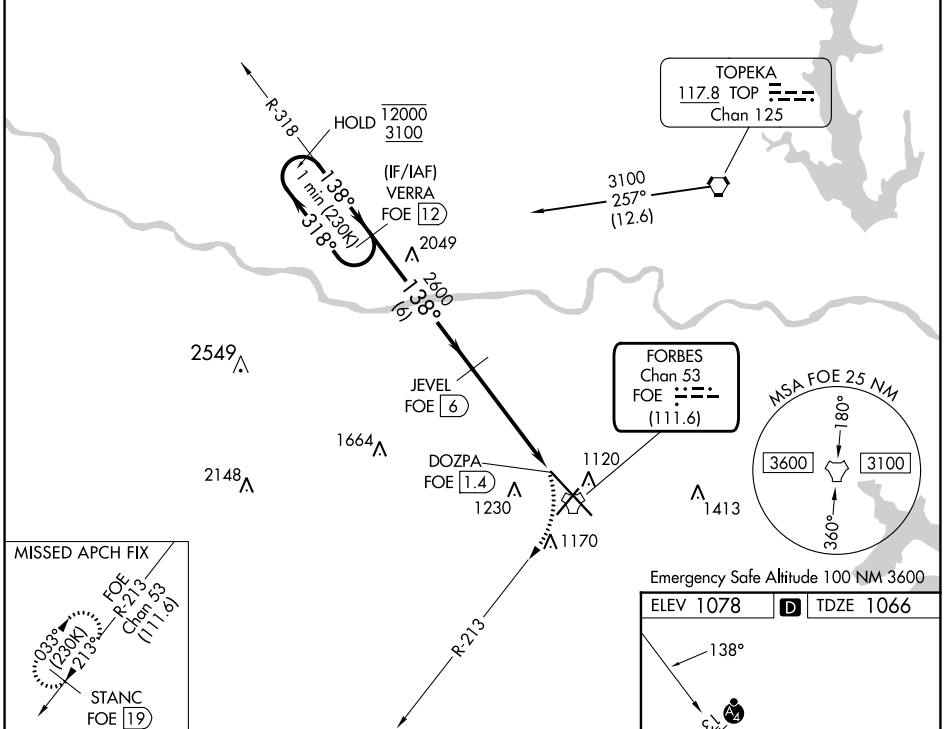

TACAN FOE Chan 53 (111.6)	APP CRS 138°	Rwy Idg TDZE Apt Elev	12803 1066 1078
--	------------------------	-----------------------------	--

TACAN RWY 13

TOPEKA RGNL (FOE)

NA	MALSF	MISSED APPROACH: Climbing right turn to 3000 on FOE TACAN R-213 to STANC/FOE 19 DME and hold.
----	-------	---

ATIS 128.25	KANSAS CITY CENTER 123.8 343.7	FORBES TOWER* 120.8 (CTAF) 340.2	GND CON 118.425 275.8	UNICOM 122.95
-----------------------	--	--	---------------------------------	-------------------------

NOT FOR CIVIL USE

CATEGORY	A	B	C	D	E
S-13	1600-1	534 (600-1)	1600-1½	534 (600-1½)	
CIRCLING	1600-1	522 (600-1)	1600-1½	1700-2	1720-2¼

NC-2, 03 OCT 2024 to 31 OCT 2024

NC-2, 03 OCT 2024 to 31 OCT 2024