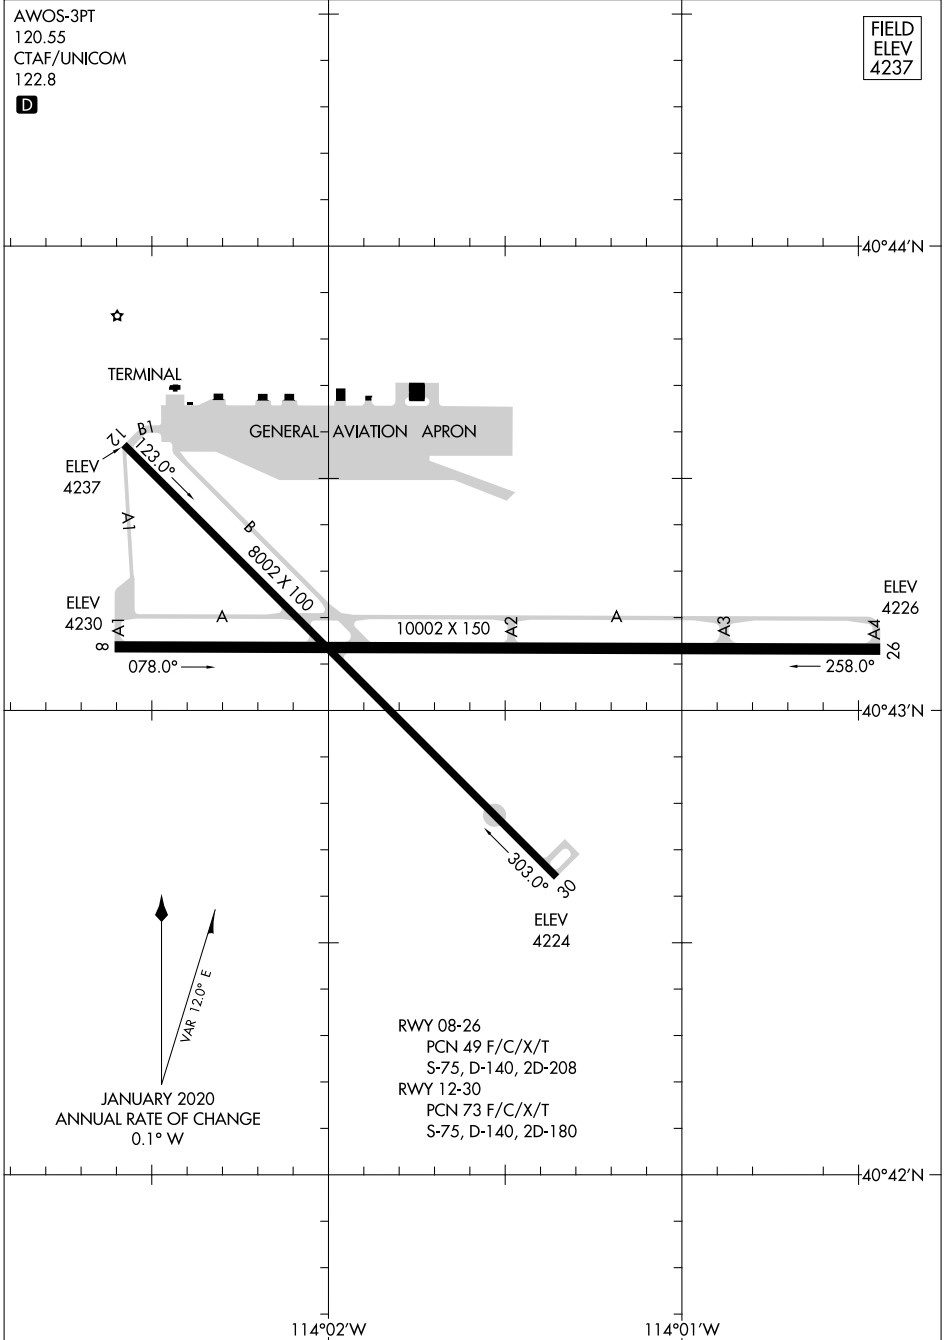

20086

AIRPORT DIAGRAM

AL-445 (FAA)

WENDOVER (ENV)
WENDOVER, UTAH

AWOS-3PT
120.55
CTAF/UNICOM
122.8

FIELD
ELEV
4237

SW-4, 03 OCT 2024 to 31 OCT 2024

SW-4, 03 OCT 2024 to 31 OCT 2024

AIRPORT DIAGRAM

20086

WENDOVER, UTAH
WENDOVER (ENV)