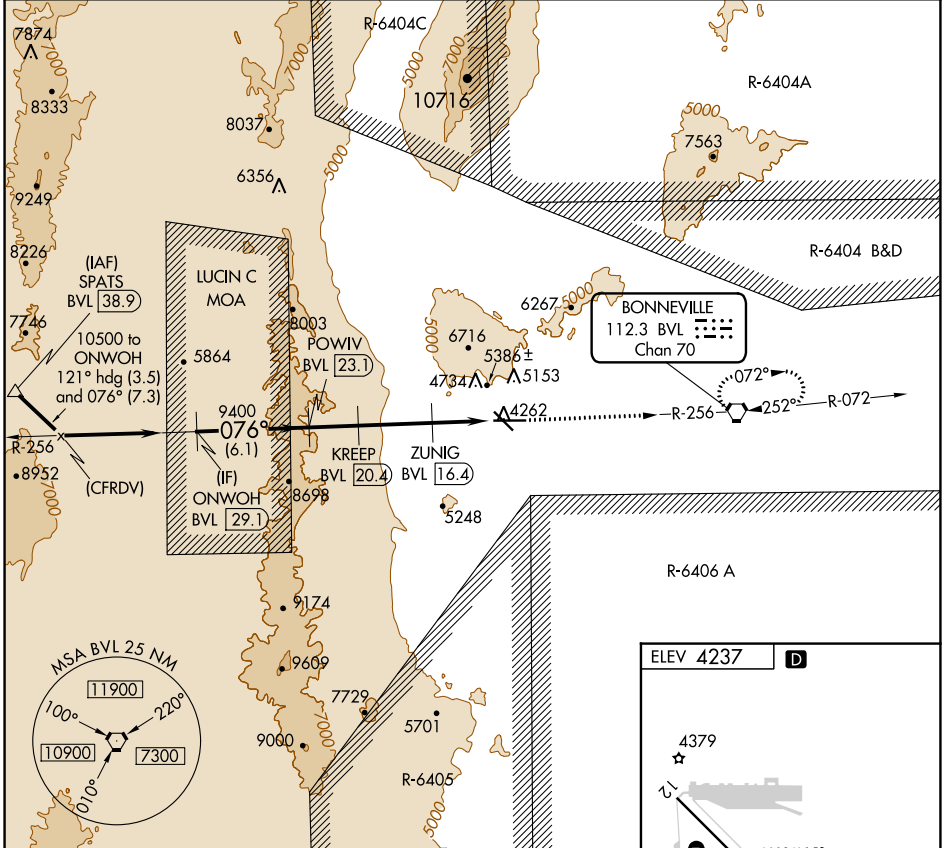

VORTAC BVL 112.3 Chan 70	APP CRS 076°	Rwy ldg TDZE Apt Elev 4237	N/A N/A 4237
--	------------------------	--	---

VOR/DME-B WENDOVER (ENV)

⚠ Circling NA north of Rwy 8-26.
❄ -13°C

MISSED APPROACH: Climb to 9000 direct BVL VORTAC and hold, continue climb-in-hold to 9000.

AWOS-3PT 120.55	SALT LAKE CENTER 128.55 269.175	UNICOM 122.8 (CTAF) 📻
---------------------------	---	--

SW-4, 03 OCT 2024 to 31 OCT 2024

SW-4, 03 OCT 2024 to 31 OCT 2024

CATEGORY	A	B	C	D	E
📻 CIRCLING	5500-1¼ 1263 (1300-1¼)	5500-1½ 1263 (1300-1½)	5500-3 263 (1300-3)	5700-3	1463 (1500-3)

REIL Rwy 8, 12, 26 and 30 **📻**
 MIRL Rwy 8-26 and 12-30 **📻**