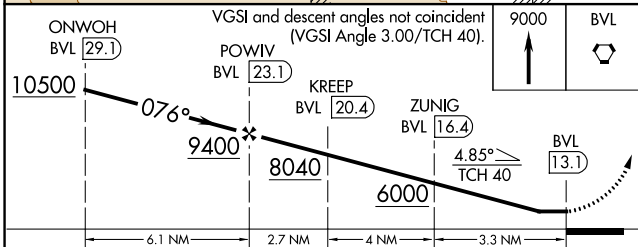

VORTAC BVL 112.3 Chan 70	APP CRS 076°	Rwy ldg TDZE Apt Elev 4237	N/A N/A 4237
--	------------------------	--	---

VOR/DME-B WENDOVER (ENV)

⚠ Circling NA north of Rwy 8-26.
❄ -13°C

MISSED APPROACH: Climb to 9000 direct BVL VORTAC and hold, continue climb-in-hold to 9000.

AWOS-3PT 120.55	SALT LAKE CENTER 128.55 269.175	UNICOM 122.8 (CTAF) 📻
---------------------------	---	--

SW-4, 03 OCT 2024 to 31 OCT 2024

SW-4, 03 OCT 2024 to 31 OCT 2024

CATEGORY	A	B	C	D	E
📻 CIRCLING	5500-1¼ 1263 (1300-1¼)	5500-1½ 1263 (1300-1½)	5500-3 263 (1300-3)	5700-3	1463 (1500-3)