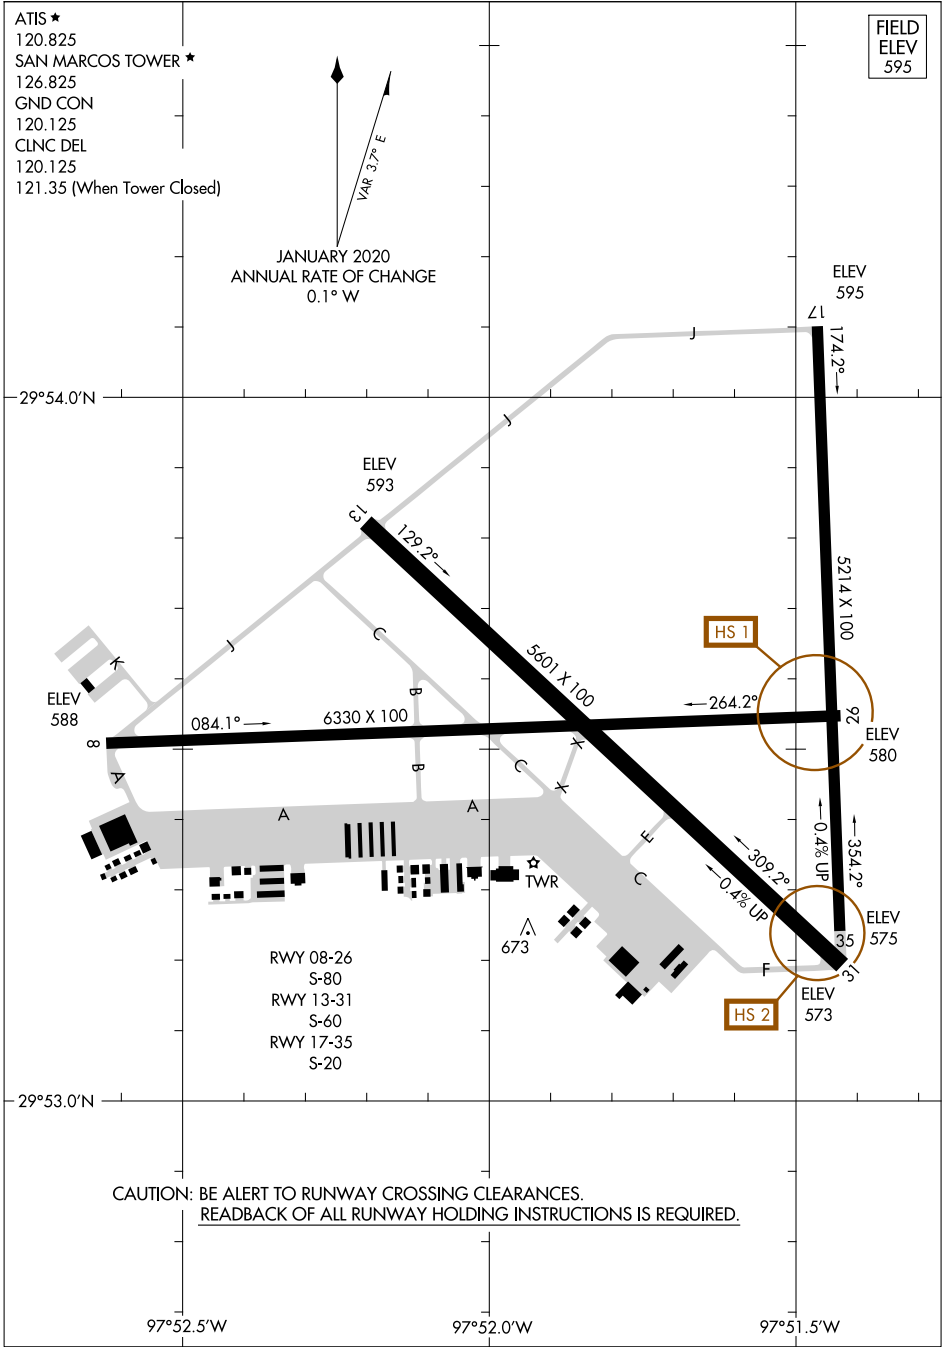

# AIRPORT DIAGRAM

AL-502 (FAA)

SAN MARCOS RGNL (HYI)  
AUSTIN, TEXAS

ATIS ★  
 120.825  
 SAN MARCOS TOWER ★  
 126.825  
 GND CON  
 120.125  
 CLNC DEL  
 120.125  
 121.35 (When Tower Closed)

FIELD  
 ELEV  
 595

JANUARY 2020  
 ANNUAL RATE OF CHANGE  
 0.1° W

SC-3, 03 OCT 2024 to 31 OCT 2024

SC-3, 03 OCT 2024 to 31 OCT 2024

CAUTION: BE ALERT TO RUNWAY CROSSING CLEARANCES.  
 READBACK OF ALL RUNWAY HOLDING INSTRUCTIONS IS REQUIRED.