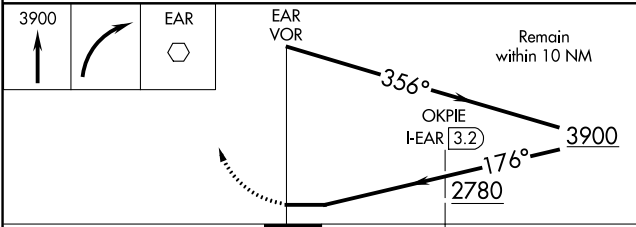

VOR EAR 111.2	APP CRS 176°	Rwy Idg TDZE Apt Elev	7094 2130 2131
-------------------------	------------------------	-----------------------------	---

VOR RWY 18
KEARNEY RGNL (E.A.R.)

⚠ MISSED APPROACH: Climb to 3900 then right turn direct EAR VOR and hold.

AWOS-3PT 123.875	MINNEAPOLIS CENTER 119.4 278.8	UNICOM 123.0 (CTAF) Ⓛ
----------------------------	--	---------------------------------

NC-2, 03 OCT 2024 to 31 OCT 2024

NC-2, 03 OCT 2024 to 31 OCT 2024

CATEGORY	A	B	C	D
S-18	2780-1	650 (700-1)	2780-1¾ 650 (700-1¾)	2780-1½ 650 (700-1½)
C CIRCLING	2780-1	649 (700-1)	2780-1¾ 649 (700-1¾)	2840-2¼ 709 (800-2¼)
OKPIE FIX MINIMUMS				
S-18	2660-1	530 (600-1)	2660-1½	530 (600-1½)
C CIRCLING	2660-1	529 (600-1)	2660-1½ 529 (600-1½)	2840-2¼ 709 (800-2¼)