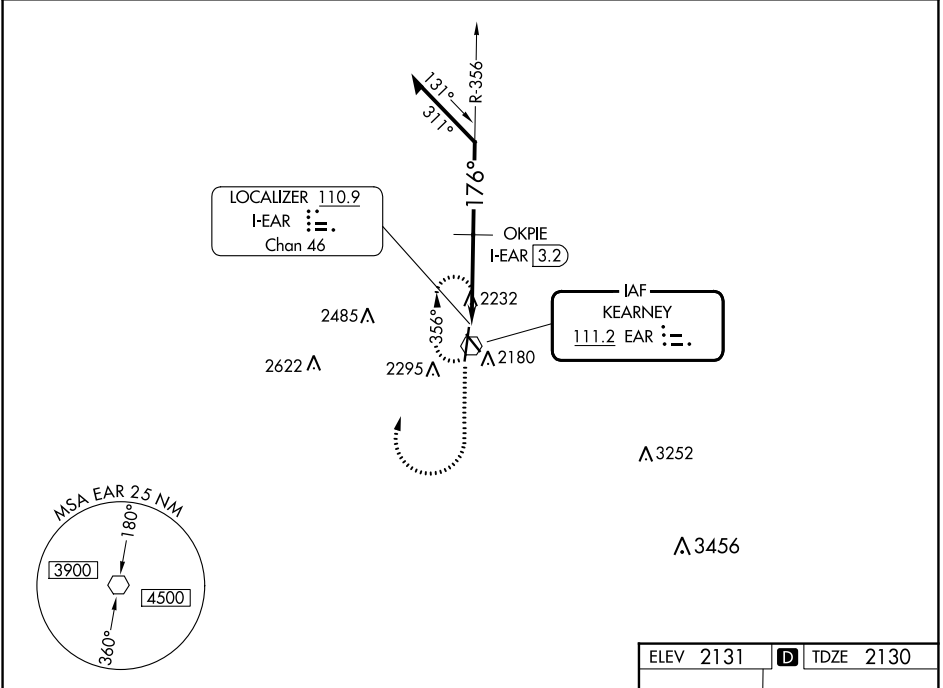

VOR EAR 111.2	APP CRS 176°	Rwy Idg TDZE Apt Elev	7094 2130 2131
-------------------------	------------------------	-----------------------------	---

VOR RWY 18
KEARNEY RGNL (E.A.R.)

⚠ MISSED APPROACH: Climb to 3900 then right turn direct EAR VOR and hold.

AWOS-3PT 123.875	MINNEAPOLIS CENTER 119.4 278.8	UNICOM 123.0 (CTAF) Ⓛ
----------------------------	--	---------------------------------

NC-2, 03 OCT 2024 to 31 OCT 2024

NC-2, 03 OCT 2024 to 31 OCT 2024

CATEGORY	A	B	C	D
S-18	2780-1	650 (700-1)	2780-1¾ 650 (700-1¾)	2780-1½ 650 (700-1½)
C CIRCLING	2780-1	649 (700-1)	2780-1¾ 649 (700-1¾)	2840-2¼ 709 (800-2¼)
OKPIE FIX MINIMUMS				
S-18	2660-1	530 (600-1)	2660-1½	530 (600-1½)
C CIRCLING	2660-1	529 (600-1)	2660-1½ 529 (600-1½)	2840-2¼ 709 (800-2¼)