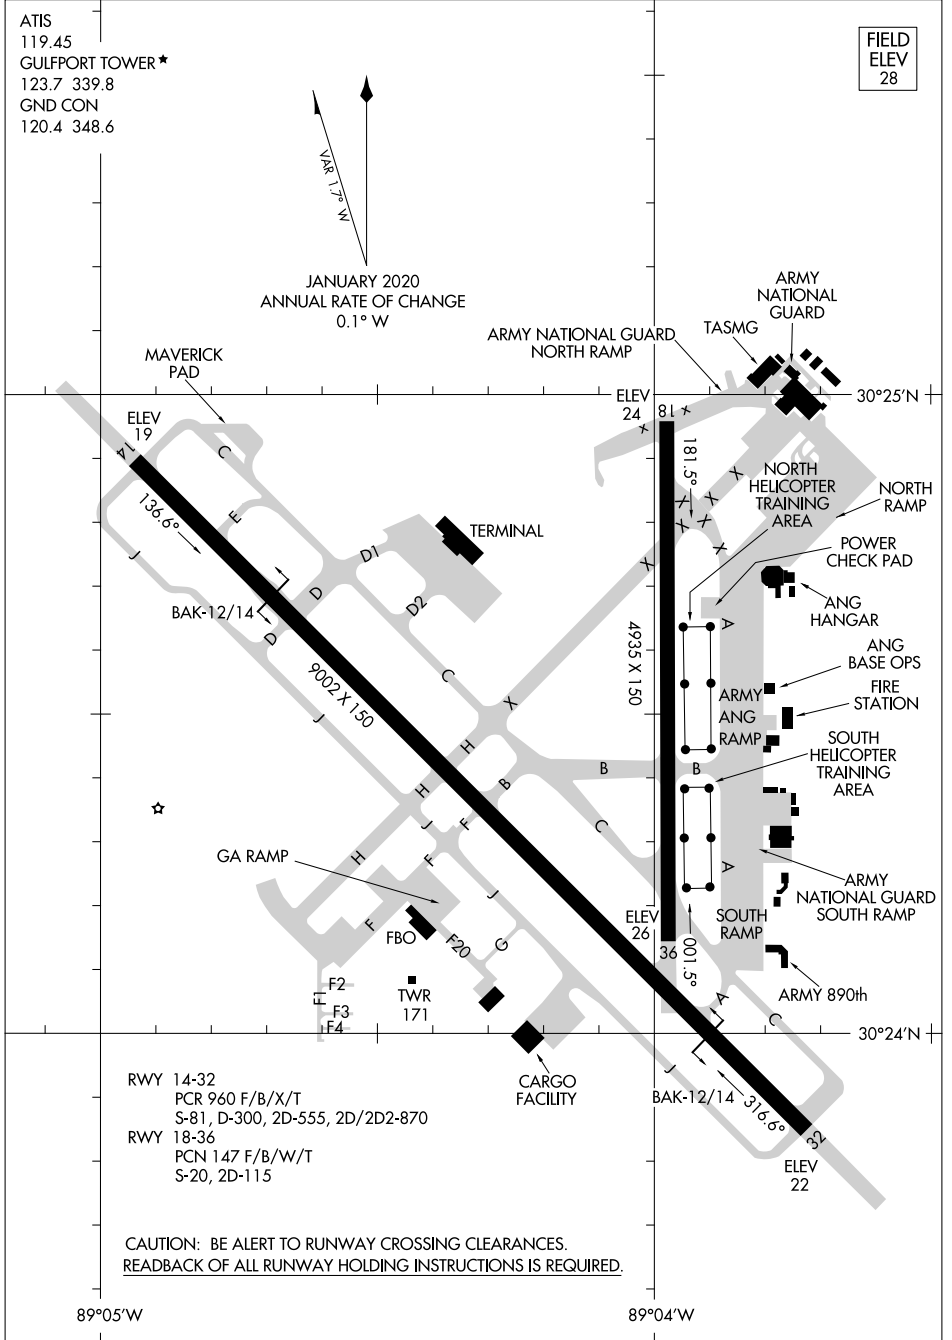

AIRPORT DIAGRAM

AL-576 (FAA)

GULFPORT-BILOXI INTL (GPT)
GULFPORT, MISSISSIPPI

SC-4, 03 OCT 2024 to 31 OCT 2024

SC-4, 03 OCT 2024 to 31 OCT 2024

AIRPORT DIAGRAM

GULFPORT, MISSISSIPPI
GULFPORT-BILOXI INTL (GPT)