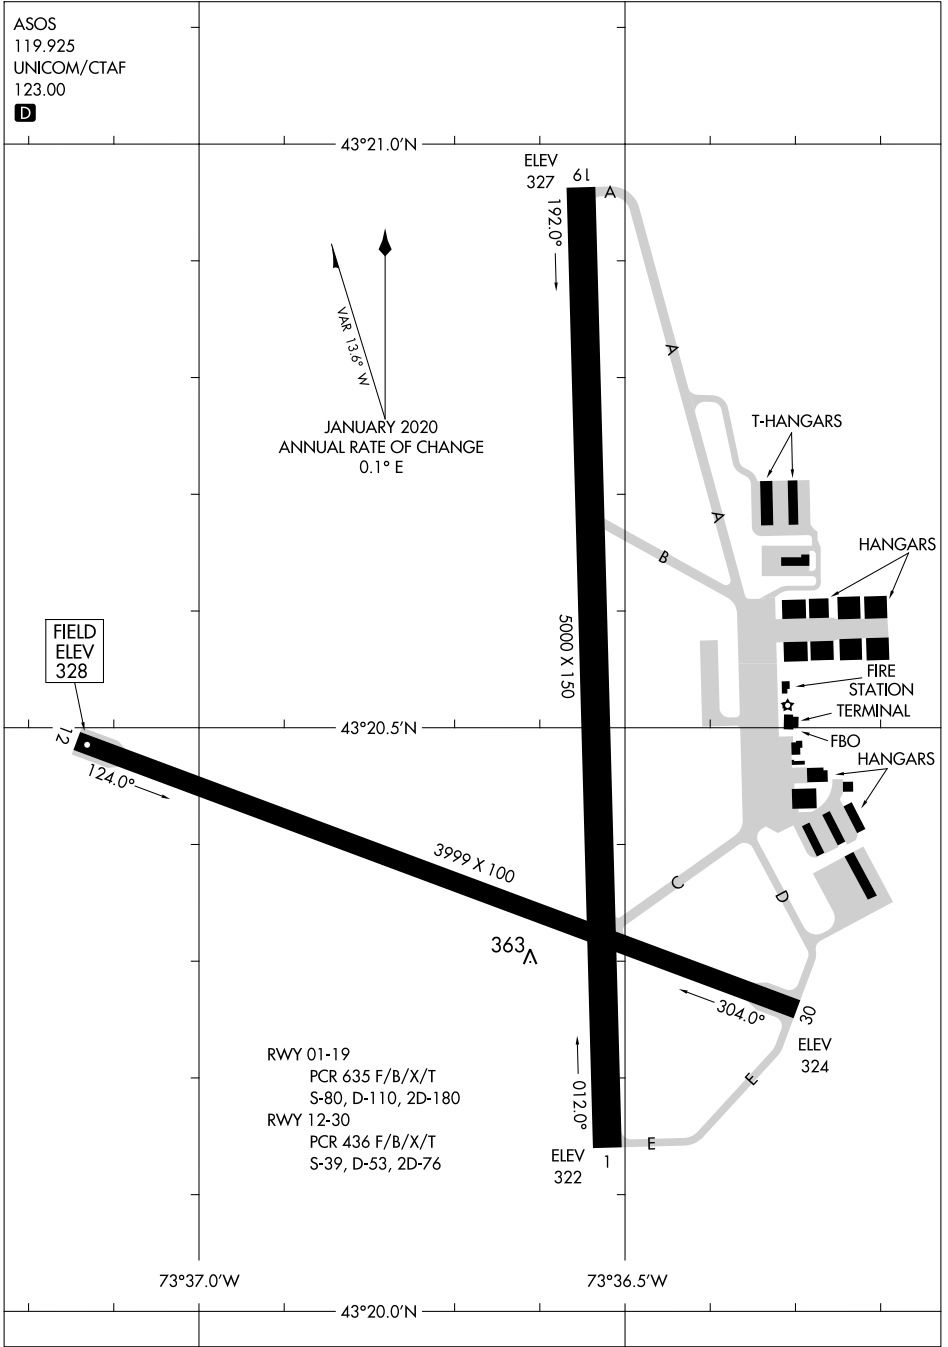

24249

AIRPORT DIAGRAM

AL-673 (FAA)

FLOYD BENNETT MEML (G'F'L)
GLENS FALLS, NEW YORK

ASOS
119.925
UNICOM/CTAF
123.00
D

NE-2, 03 OCT 2024 to 31 OCT 2024

NE-2, 03 OCT 2024 to 31 OCT 2024

AIRPORT DIAGRAM
24249

GLENS FALLS, NEW YORK
FLOYD BENNETT MEML (G'F'L)