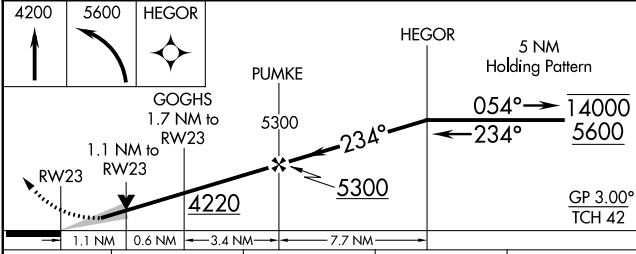

WAAS CH 70644 W23A	APP CRS 234°	Rwy Idg TDZE Apt Elev	4001 3652 3658
--	------------------------	-----------------------------	---

RNAV (GPS) RWY 23

RENNER FLD/GOODLAND MUNI (GLD)

RNP APCH - GPS.	MISSED APPROACH: Climb to 4200 then climbing left turn to 5600 direct HEGOR and hold.
-----------------	---

ASOS 121.025	DENVER CENTER 132.7 226.675	UNICOM 122.8 (CTAF) 0
------------------------	---------------------------------------	---------------------------------

CATEGORY	A	B	C	D
LPV DA	3902-1	250 (300-1)		NA
LNAV/VNAV DA	3939-1	287 (300-1)		NA
LNAV MDA	4040-1	388 (400-1)	4040-1 1/8 388 (400-1 1/8)	NA
CIRCLING	4080-1 422 (500-1)	4120-1 462 (500-1)	4120-1 1/2 462 (500-1 1/2)	NA