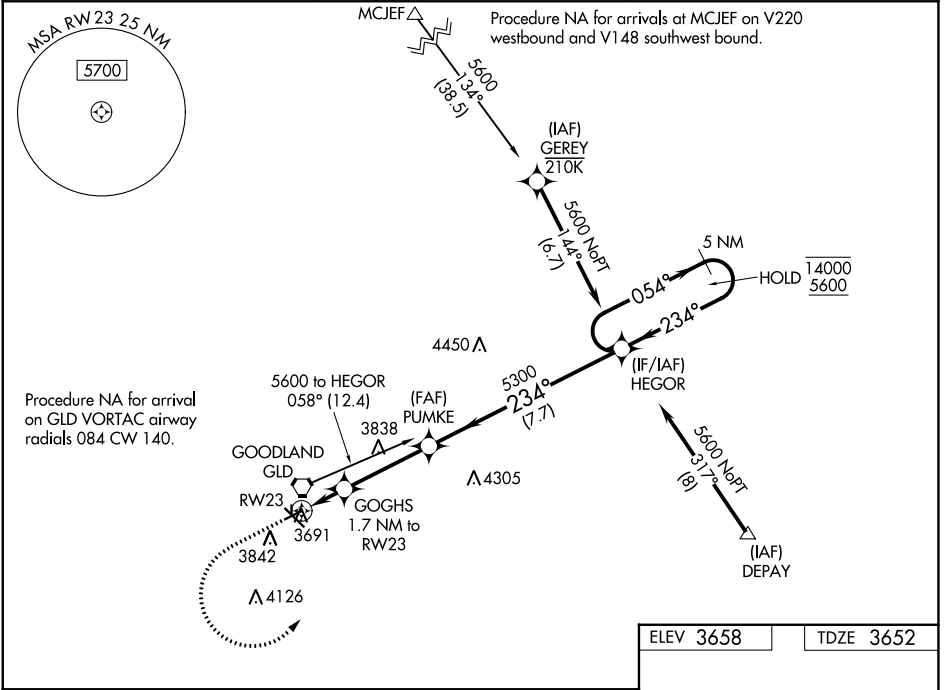

WAAS CH 70644 W23A	APP CRS 234°	Rwy Idg TDZE Apt Elev	4001 3652 3658
--	------------------------	-----------------------------	---

RNAV (GPS) RWY 23

RENNER FLD/GOODLAND MUNI (GLD)

RNP APCH - GPS.	MISSED APPROACH: Climb to 4200 then climbing left turn to 5600 direct HEGOR and hold.
-----------------	---

ASOS 121.025	DENVER CENTER 132.7 226.675	UNICOM 122.8 (CTAF) 0
------------------------	---------------------------------------	---------------------------------

CATEGORY	A	B	C	D
LPV DA	3902-1	250 (300-1)		NA
LNAV/VNAV DA	3939-1	287 (300-1)		NA
LNAV MDA	4040-1	388 (400-1)	4040-1 1/8 388 (400-1 1/8)	NA
CIRCLING	4080-1 422 (500-1)	4120-1 462 (500-1)	4120-1 1/2 462 (500-1 1/2)	NA

NC-2, 03 OCT 2024 to 31 OCT 2024

NC-2, 03 OCT 2024 to 31 OCT 2024