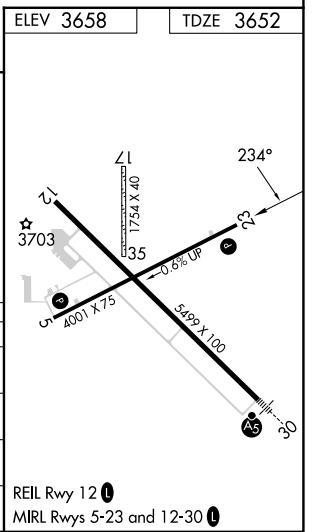

WAAS CH 70644 W23A	APP CRS 234°	Rwy Idg TDZE Apt Elev	4001 3652 3658
--	------------------------	-----------------------------	---

RNAV (GPS) RWY 23

RENNER FLD/GOODLAND MUNI (GLD)

RNP APCH - GPS.	MISSED APPROACH: Climb to 4200 then climbing left turn to 5600 direct HEGOR and hold.
-----------------	---

ASOS 121.025	DENVER CENTER 132.7 226.675	UNICOM 122.8 (CTAF) 0
------------------------	---------------------------------------	---------------------------------

CATEGORY	A	B	C	D
LPV DA	3902-1	250 (300-1)		NA
LNAV/VNAV DA	3939-1	287 (300-1)		NA
LNAV MDA	4040-1	388 (400-1)	4040-1 1/8 388 (400-1 1/8)	NA
CIRCLING	4080-1 422 (500-1)	4120-1 462 (500-1)	4120-1 1/2 462 (500-1 1/2)	NA