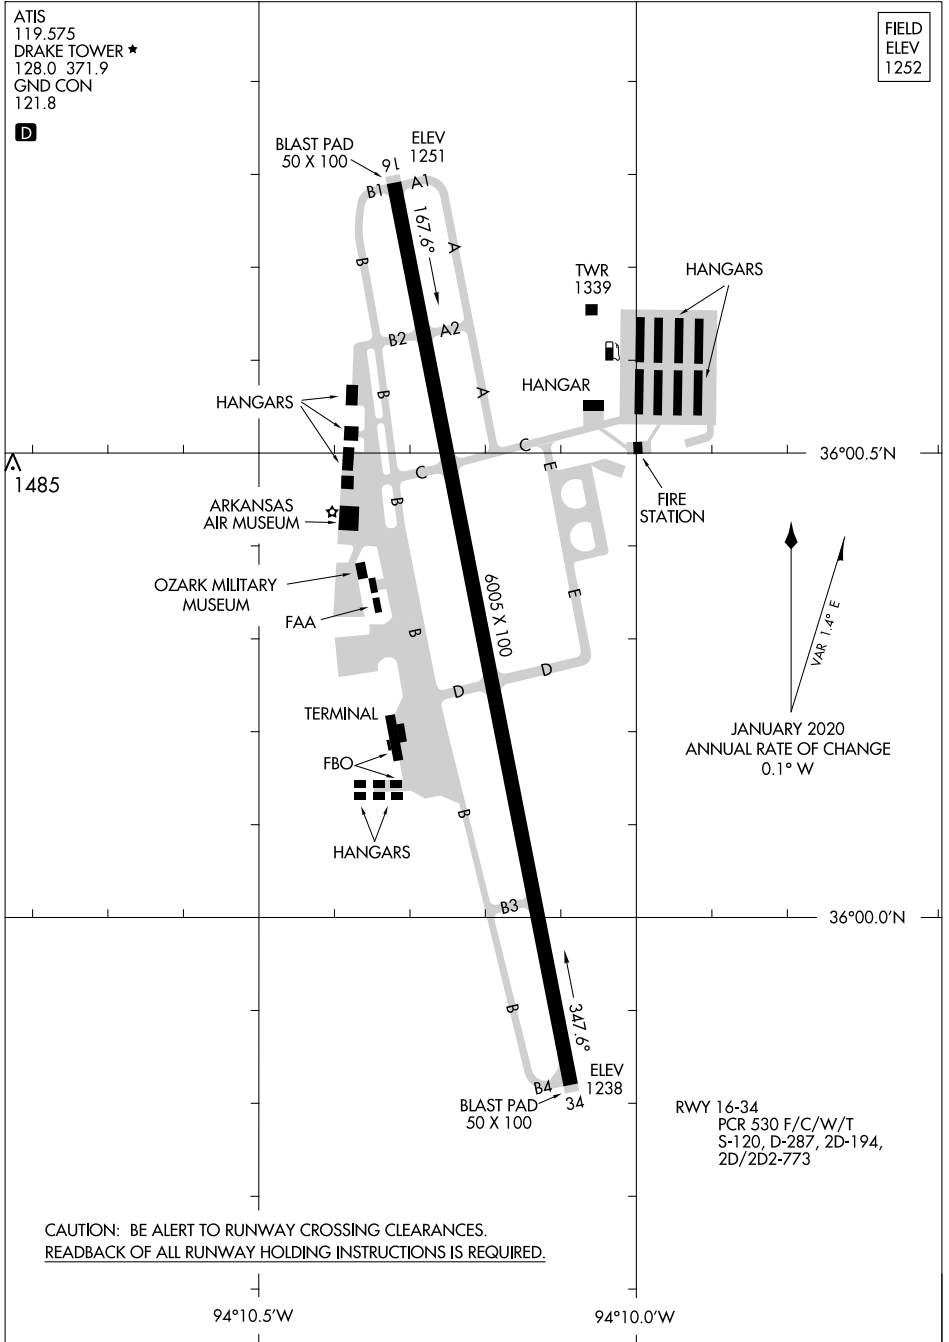

# AIRPORT DIAGRAM

AL-728 (FAA)

DRAKE FLD (FYY)  
FAYETTEVILLE, ARKANSAS

ATIS  
119.575  
DRAKE TOWER ★  
128.0 371.9  
GND CON  
121.8

D

FIELD  
ELEV  
1252

SC-1, 03 OCT 2024 to 31 OCT 2024

SC-1, 03 OCT 2024 to 31 OCT 2024

CAUTION: BE ALERT TO RUNWAY CROSSING CLEARANCES.  
READBCK OF ALL RUNWAY HOLDING INSTRUCTIONS IS REQUIRED.

RWY 16-34  
PCR 530 F/C/W/T  
S-120, D-287, 2D-194,  
2D/2D2-773

# AIRPORT DIAGRAM

24249

FAYETTEVILLE, ARKANSAS  
DRAKE FLD (FYY)