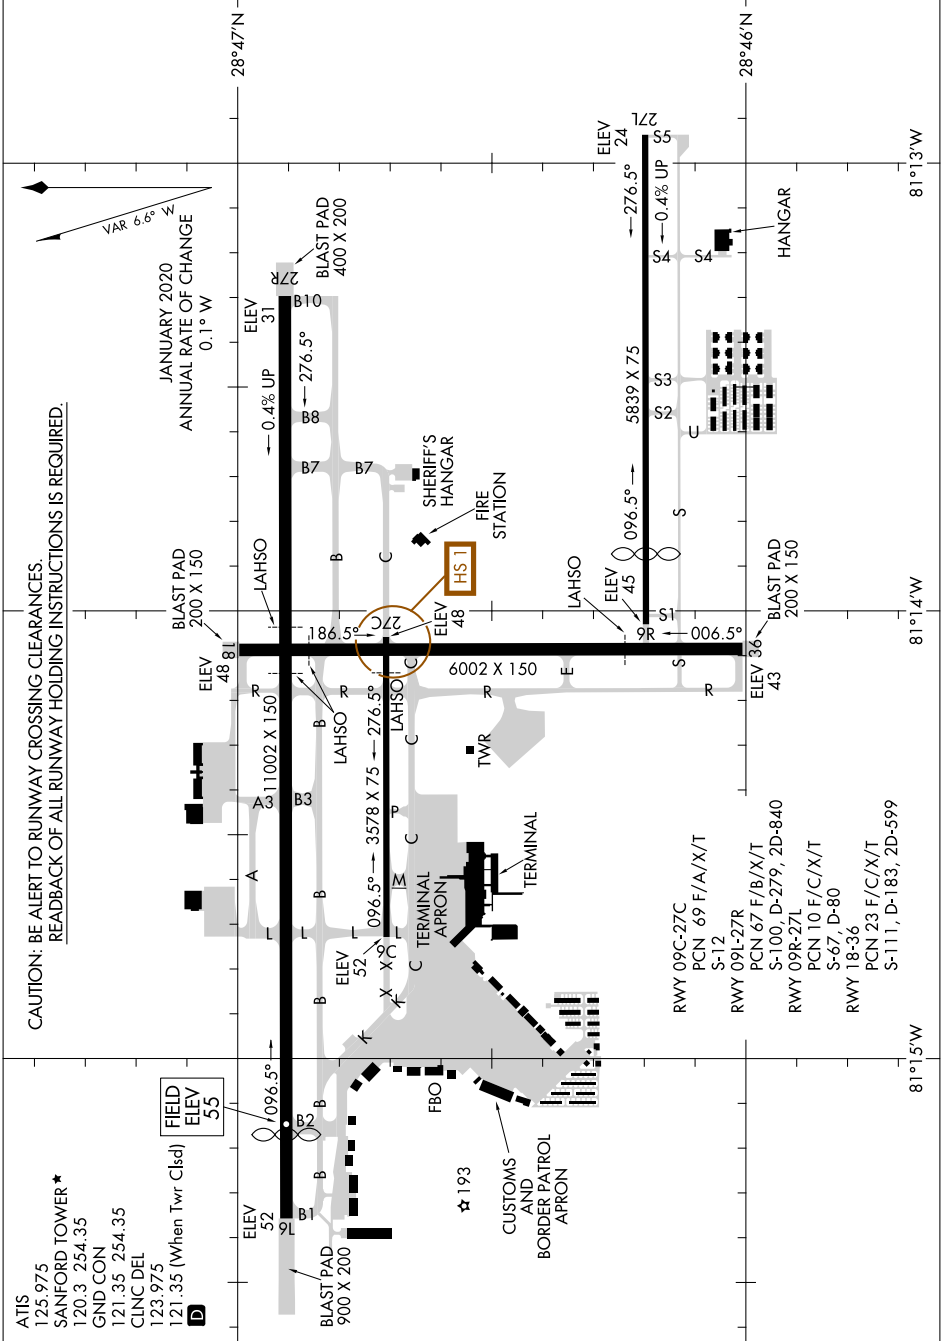

AIRPORT DIAGRAM

AL-917 (FAA)

ORLANDO SANFORD INTL (SF'B)
ORLANDO, FLORIDA

SE-3, 03 OCT 2024 to 31 OCT 2024

SE-3, 03 OCT 2024 to 31 OCT 2024