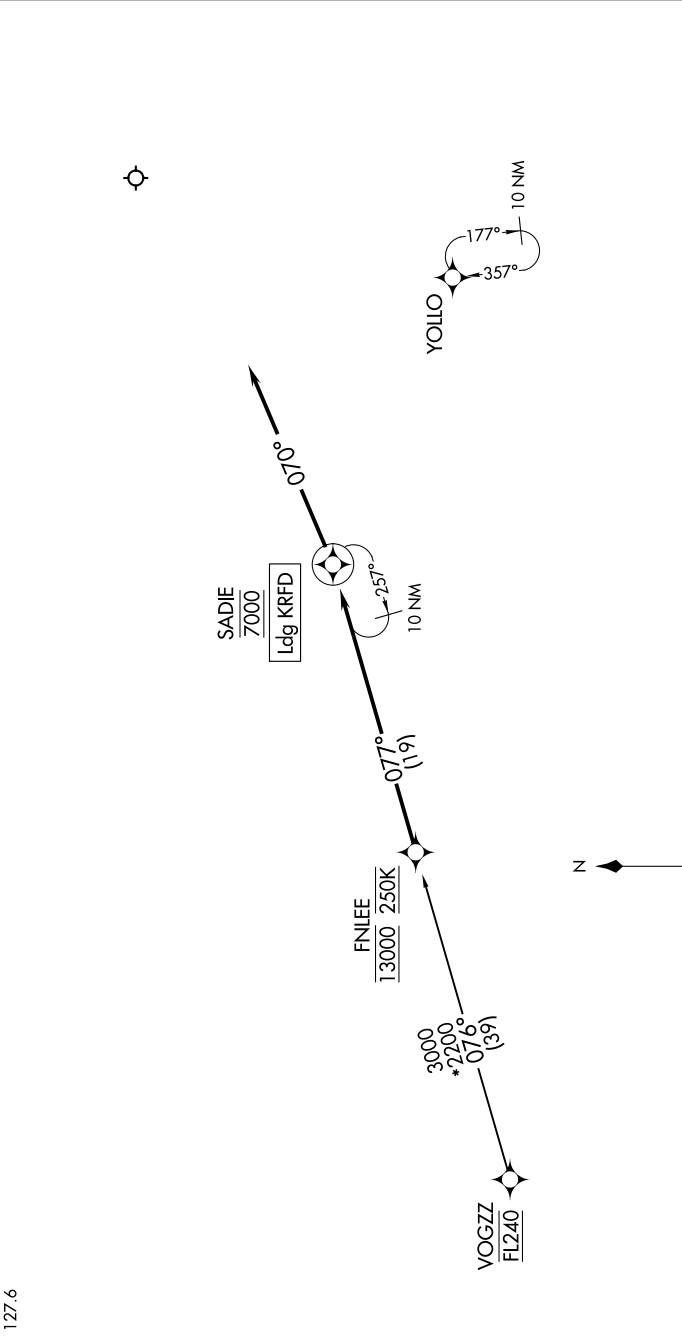

(FNLEE.FNLEE1) 24025

AL-954 (FAA)

CHICAGO/ROCKFORD INTL (R.F'D)
CHICAGO/ROCKFORD, ILLINOIS

FNLEE ONE ARRIVAL (RNAV)

RNAV 1 - DME/DME/IRU or GPS.
RADAR required.

EC-3, 03 OCT 2024 to 31 OCT 2024

ROCKFORD APP CON
121.0 327.0
ATIS
127.6

ARRIVAL ROUTE DESCRIPTION

VOGZZ TRANSITION (VOGZZ.FNLEE1)

From FNLEE on track 077° to cross SADIE at 7000, then on track 070°.
Expect RADAR vectors to final approach course.

NOTE: Chart not to scale.

EC-3, 03 OCT 2024 to 31 OCT 2024

FNLEE ONE ARRIVAL (RNAV)

(FNLEE.FNLEE1) 25JAN24

CHICAGO/ROCKFORD, ILLINOIS
CHICAGO/ROCKFORD INTL (R.F'D)