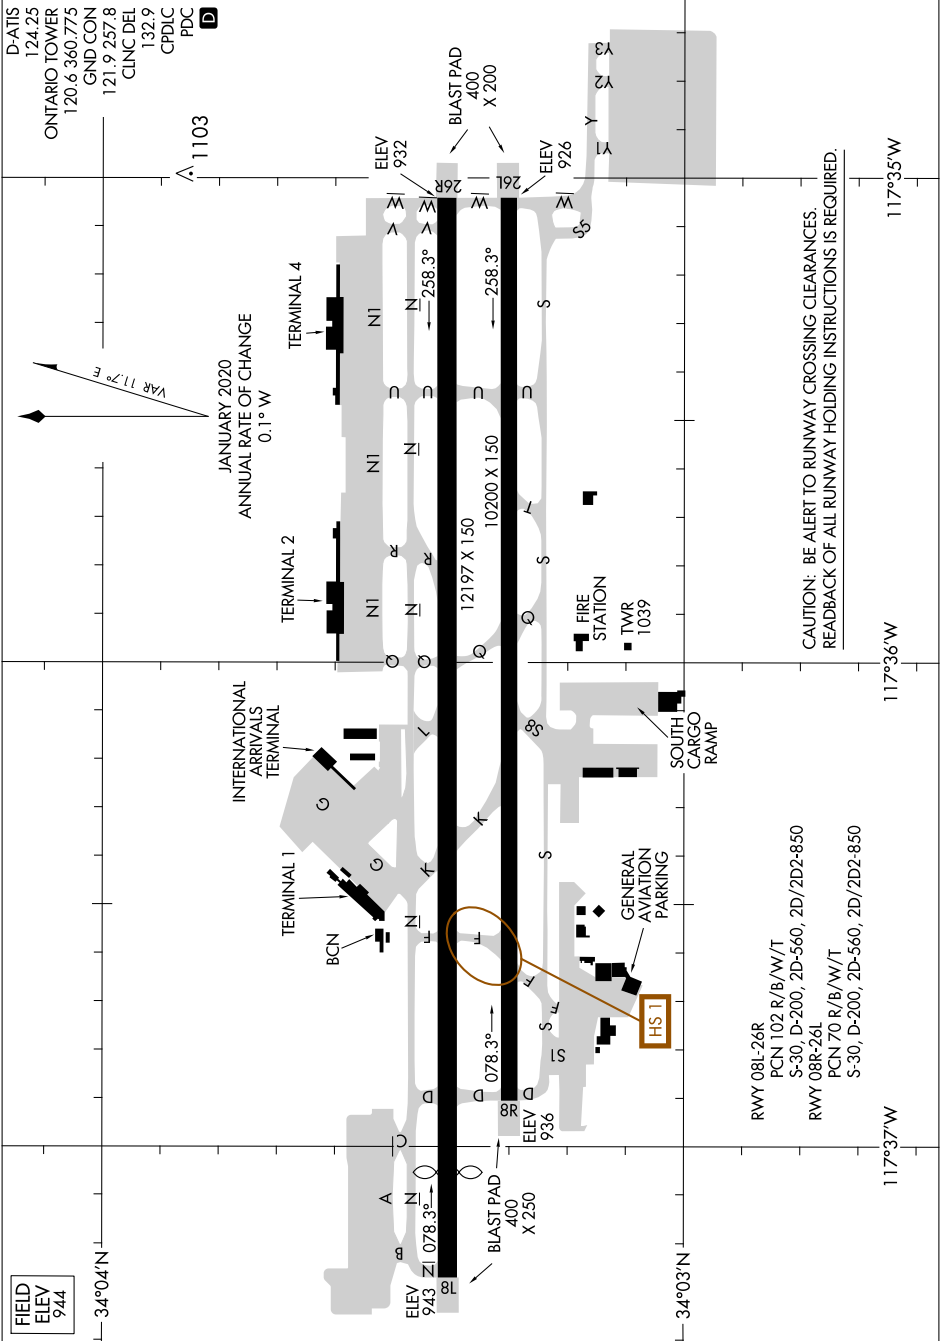

AIRPORT DIAGRAM

AL-965 (FAA)

ONTARIO INTL (ONT)
ONTARIO, CALIFORNIA

SW-3, 03 OCT 2024 to 31 OCT 2024

AIRPORT DIAGRAM

ONTARIO, CALIFORNIA
ONTARIO INTL (ONT)

SW-3, 03 OCT 2024 to 31 OCT 2024