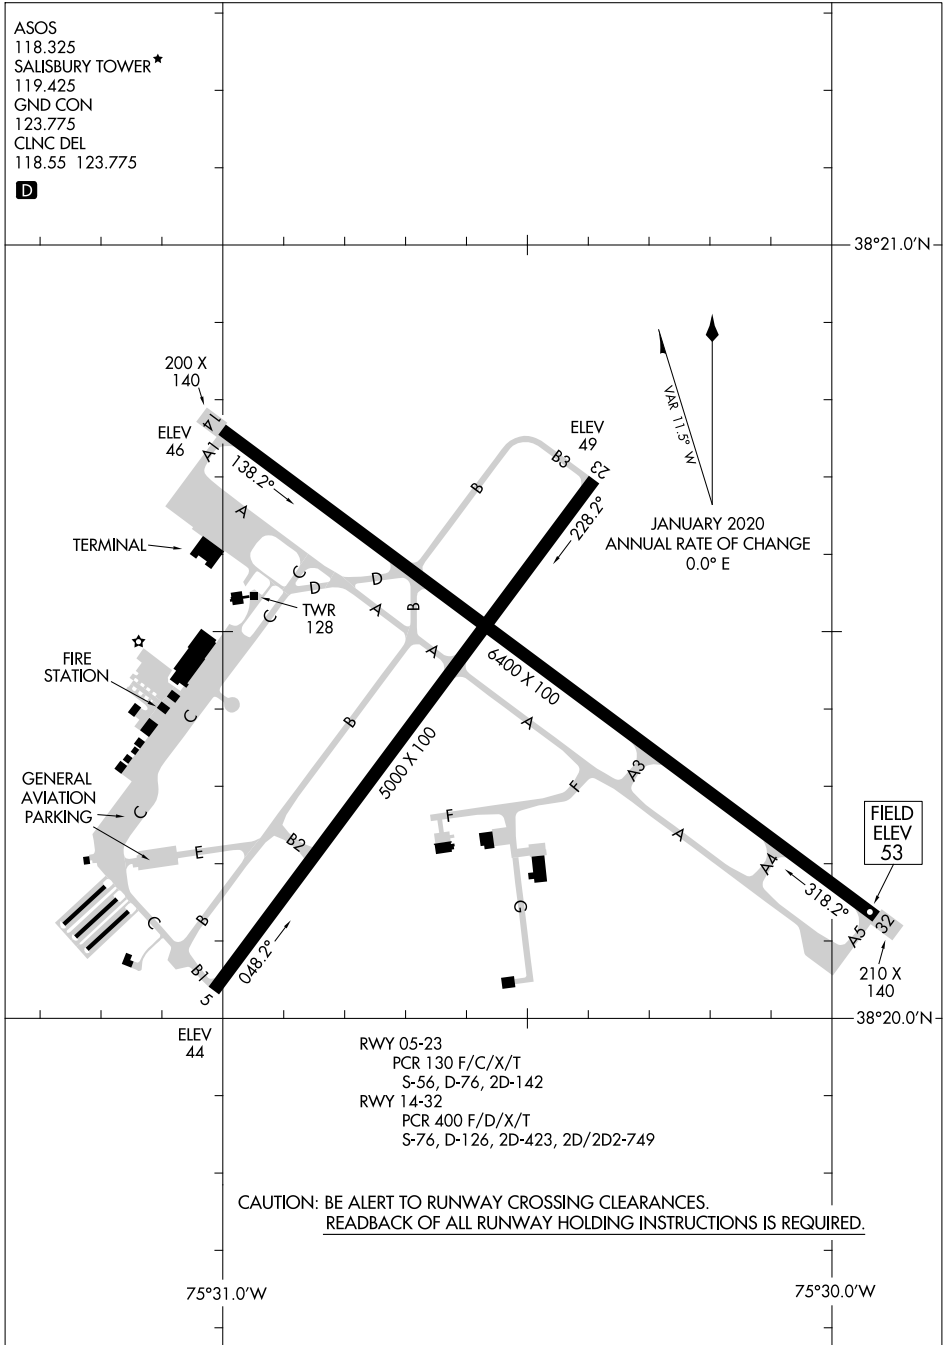

24249

# AIRPORT DIAGRAM

SALISBURY-OCEAN CITY WICOMICO RGNL (SBY)  
AL-977 (FAA)  
SALISBURY, MARYLAND

ASOS  
118.325  
SALISBURY TOWER ★  
119.425  
GND CON  
123.775  
CLNC DEL  
118.55 123.775

D

NE-3, 03 OCT 2024 to 31 OCT 2024

NE-3, 03 OCT 2024 to 31 OCT 2024

ELEV 44

RWY 05-23  
PCR 130 F/C/X/T  
S-56, D-76, 2D-142  
RWY 14-32  
PCR 400 F/D/X/T  
S-76, D-126, 2D-423, 2D/2D2-749

CAUTION: BE ALERT TO RUNWAY CROSSING CLEARANCES.  
READBACK OF ALL RUNWAY HOLDING INSTRUCTIONS IS REQUIRED.

75°31.0'W

75°30.0'W