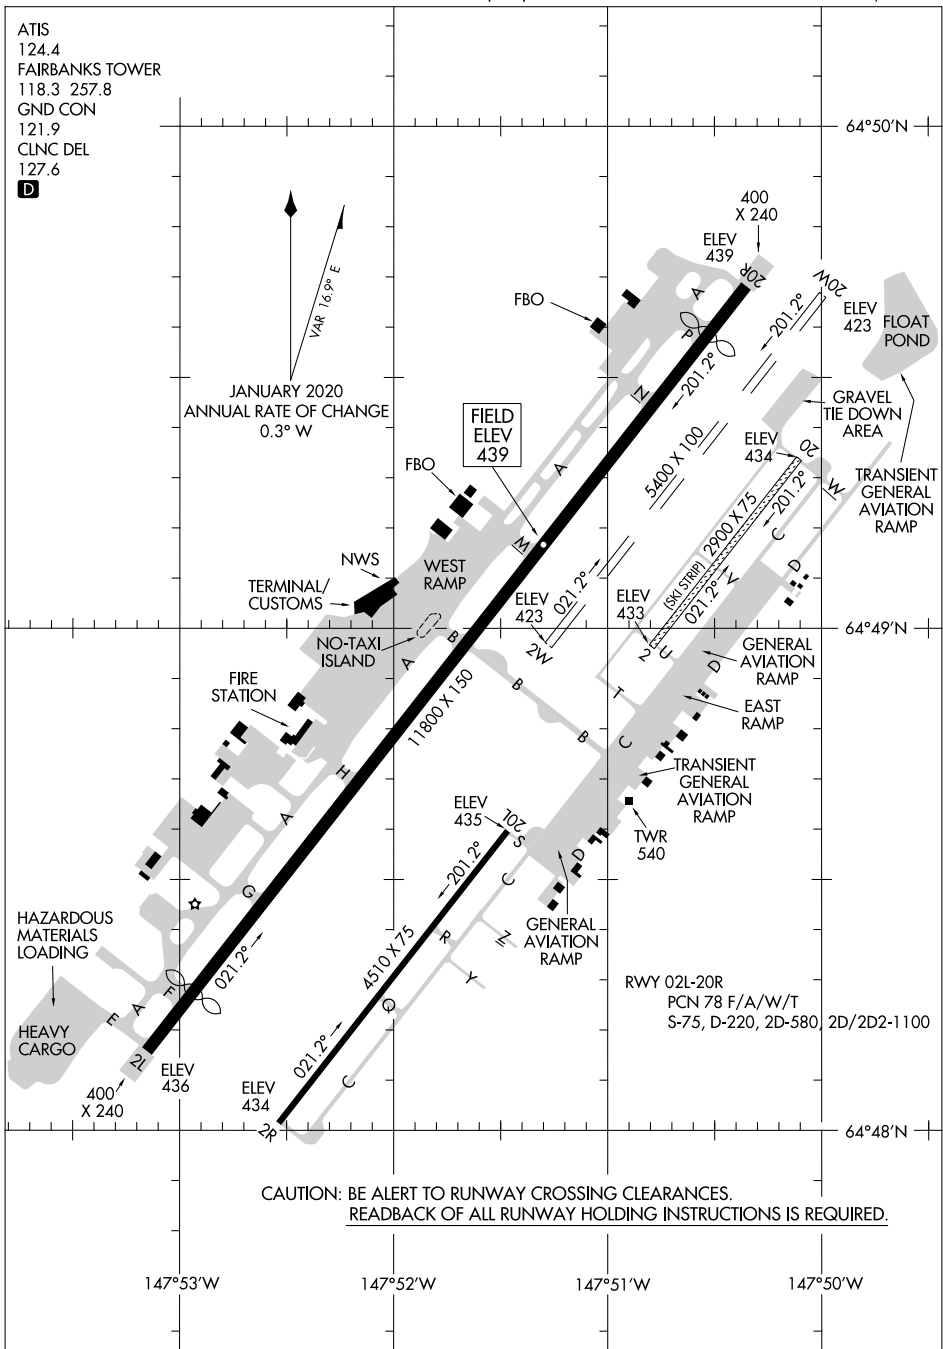

22307

AIRPORT DIAGRAM

AL-1234 (FAA)

FAIRBANKS INTL (FAI) (PAFA)

FAIRBANKS, ALASKA

ATIS
 124.4
 FAIRBANKS TOWER
 118.3 257.8
 GND CON
 121.9
 CLNC DEL
 127.6

D

 JANUARY 2020
 ANNUAL RATE OF CHANGE
 0.3° W

AK, 05 SEP 2024 to 31 OCT 2024