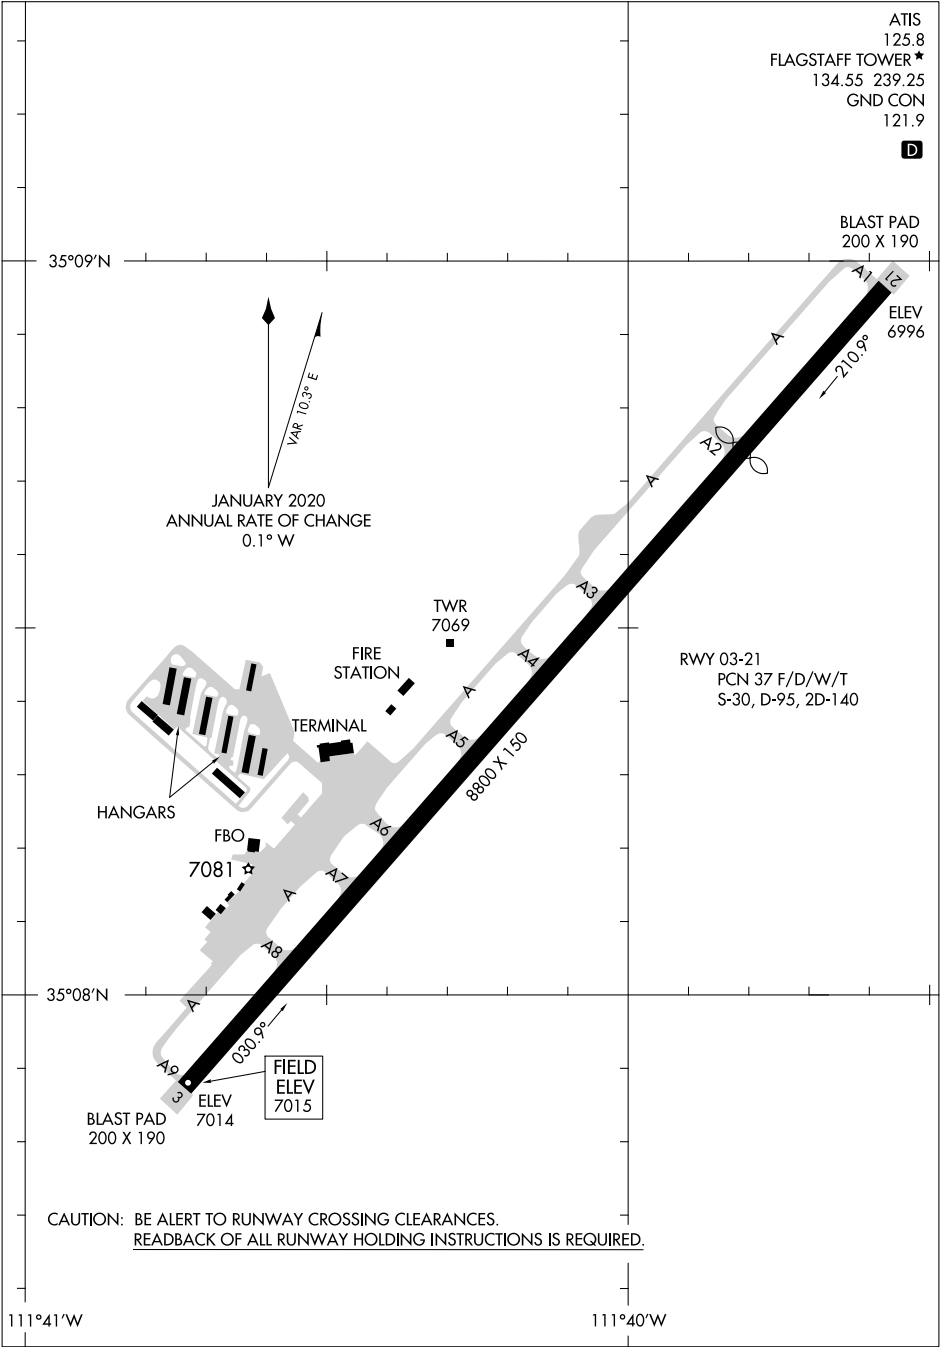

AIRPORT DIAGRAM

AL-5034 (FAA)

FLAGSTAFF PULLIAM (F'L G)
FLAGSTAFF, ARIZONA

SW-4, 03 OCT 2024 to 31 OCT 2024

SW-4, 03 OCT 2024 to 31 OCT 2024

AIRPORT DIAGRAM

FLAGSTAFF, ARIZONA
FLAGSTAFF PULLIAM (F'L G)