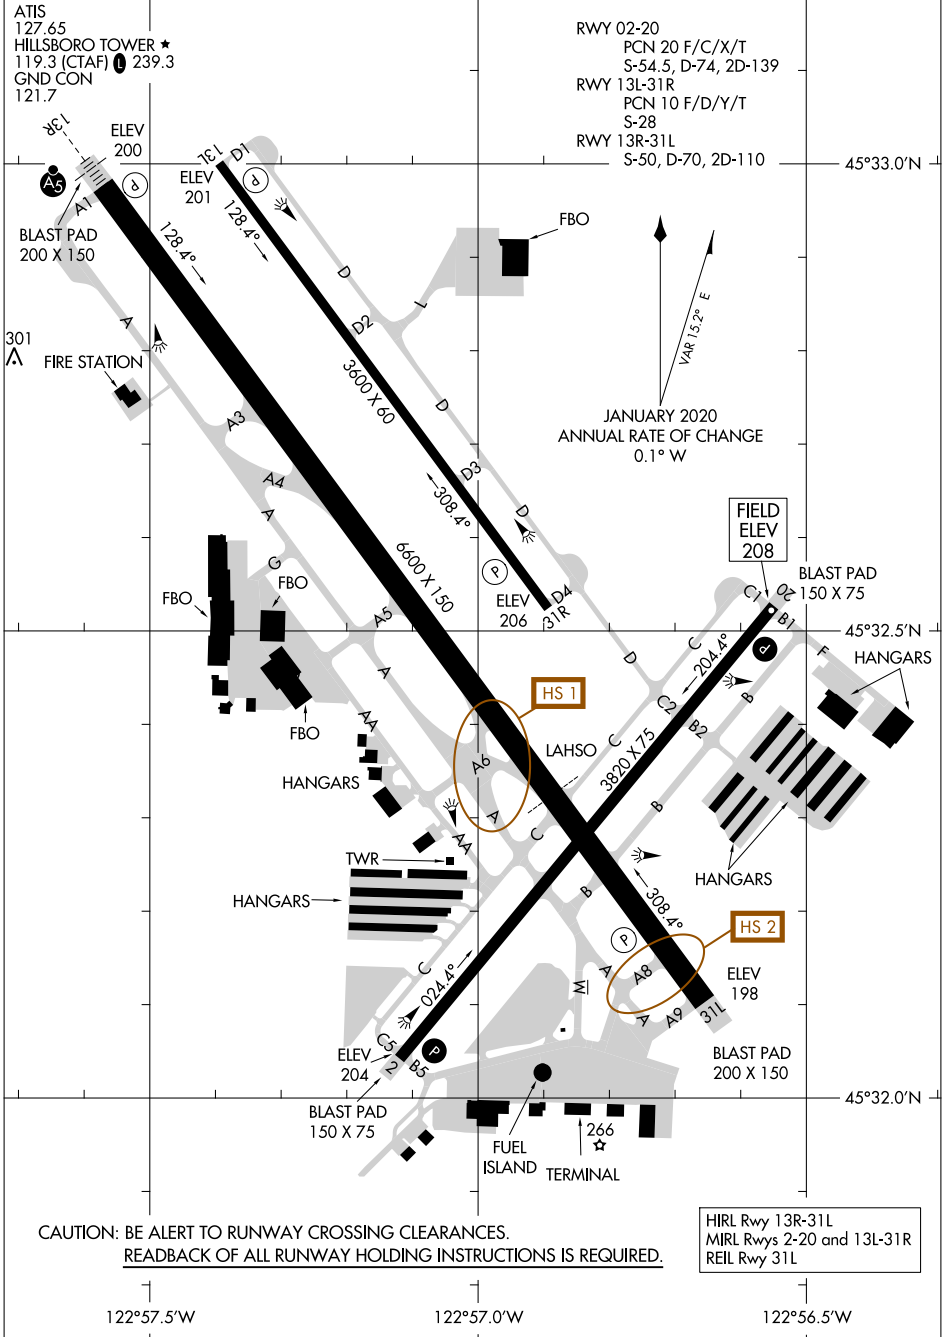

23334

AIRPORT DIAGRAM

AL-5063 (FAA)

PORTLAND-HILLSBORO (HIO)
PORTLAND, OREGON

NW-1, 03 OCT 2024 to 31 OCT 2024

NW-1, 03 OCT 2024 to 31 OCT 2024

AIRPORT DIAGRAM

23334

PORTLAND, OREGON
PORTLAND-HILLSBORO (HIO)