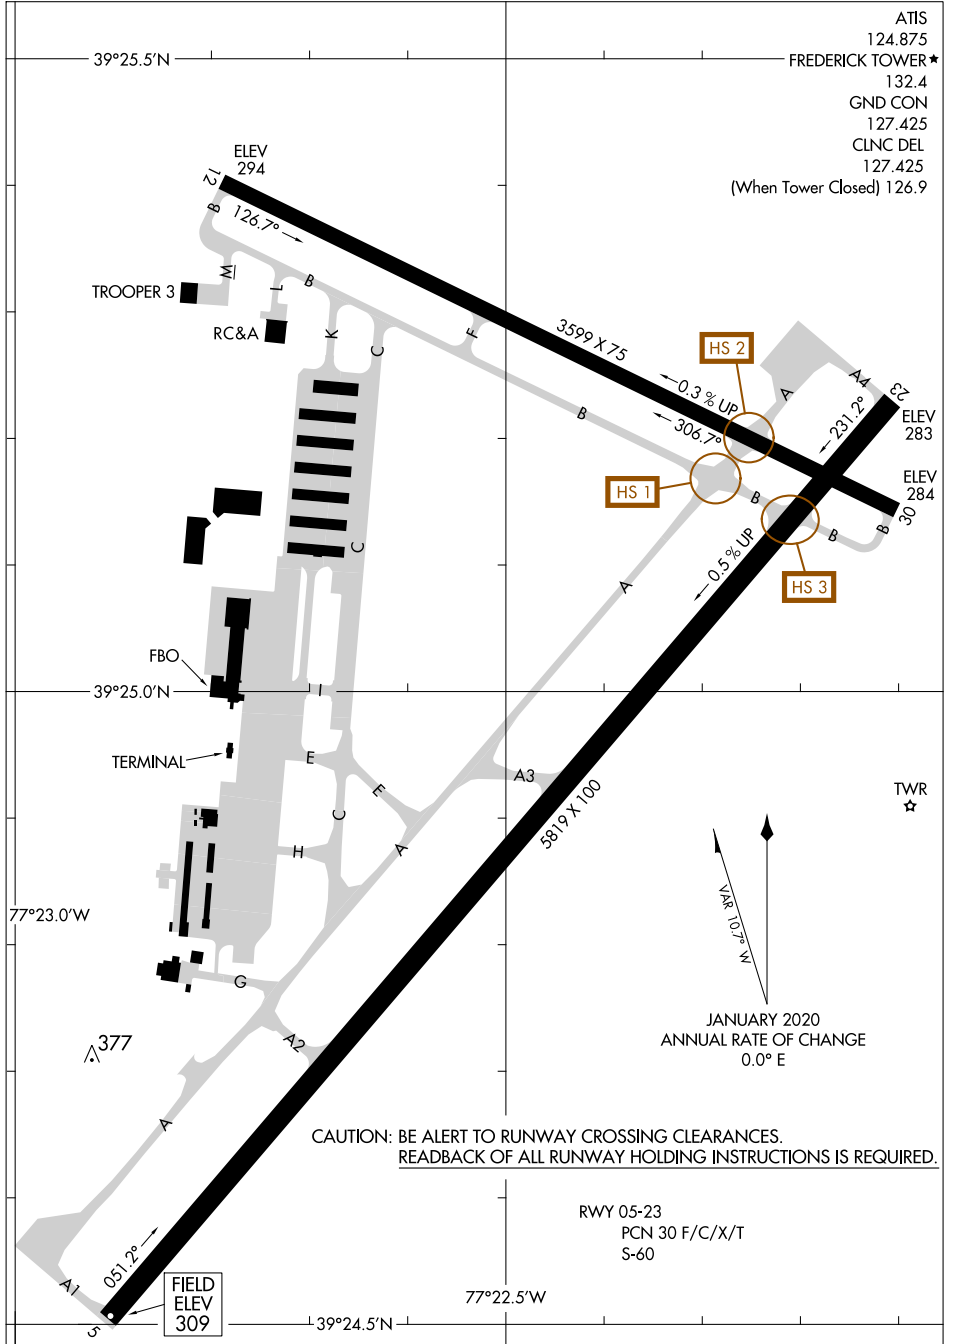

24137

AIRPORT DIAGRAM

AL-5089 (FAA)

FREDERICK MUNI (F'DK)
FREDERICK, MARYLAND

NE-3, 03 OCT 2024 to 31 OCT 2024

NE-3, 03 OCT 2024 to 31 OCT 2024

**CAUTION: BE ALERT TO RUNWAY CROSSING CLEARANCES.
READBACK OF ALL RUNWAY HOLDING INSTRUCTIONS IS REQUIRED.**

AIRPORT DIAGRAM

24137

FREDERICK, MARYLAND
FREDERICK MUNI (F'DK)