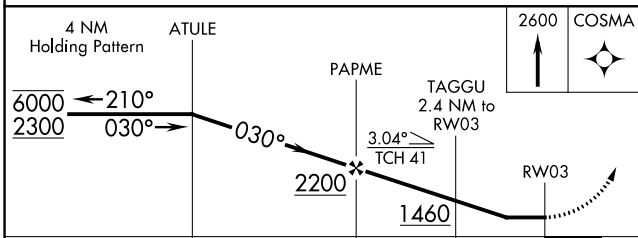

RNAV (GPS) RWY 3

VERMILION RGNL (DNTV)

APP CRS 030°	Rwy Idg 6006
	TDZE 674
	Apt Elev 697

RNP APCH - GPS.

▼ Circling NA to Rwy 12 and 30.
▲ Rwy 3 helicopter visibility reduction below ¾ SM NA.

MISSED APPROACH: Climb to 2600 direct COSMA and hold.

AWOS-3
119.275

CHAMPAIGN APP CON ★
121.35 285.65

CLNC DEL
121.7

UNICOM
122.7 (CTAF) 0

ELEV 697	TDZE 674
----------	----------

CATEGORY	A	B	C	D
LNAV MDA	1120-1	446 (500-1)	1120-1¼ 446 (500-1¼)	1120-1½ 446 (500-1½)
CIRCLING	1160-1	463 (500-1)	1240-1½ 543 (600-1½)	1340-2 643 (700-2)