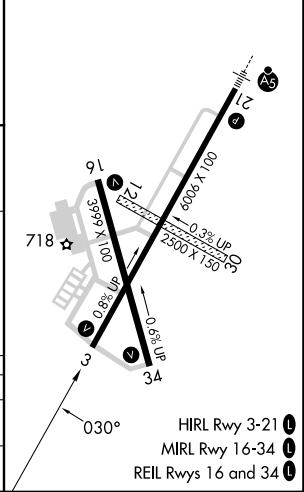

RNAV (GPS) RWY 3

VERMILION RGNL (DNTV)

APP CRS 030°	Rwy Idg 6006
	TDZE 674
	Apt Elev 697

RNP APCH - GPS.

▼ Circling NA to Rwy 12 and 30.
▲ Rwy 3 helicopter visibility reduction below ¾ SM NA.

MISSED APPROACH: Climb to 2600 direct COSMA and hold.

AWOS-3
119.275

CHAMPAIGN APP CON ★
121.35 285.65

CLNC DEL
121.7

UNICOM
122.7 (CTAF) 0

ELEV 697	TDZE 674
----------	----------

CATEGORY	A	B	C	D
LNAV MDA	1120-1	446 (500-1)	1120-1¼ 446 (500-1¼)	1120-1½ 446 (500-1½)
CIRCLING	1160-1	463 (500-1)	1240-1½ 543 (600-1½)	1340-2 643 (700-2)