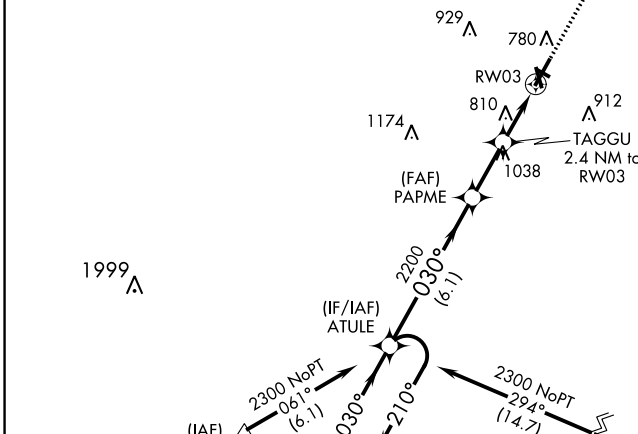

RNAV (GPS) RWY 3

VERMILION RGNL (DNTV)

APP CRS 030°	Rwy Idg 6006
	TDZE 674
	Apt Elev 697

RNP APCH - GPS.

▼ Circling NA to Rwy 12 and 30.
▲ Rwy 3 helicopter visibility reduction below ¾ SM NA.

MISSED APPROACH: Climb to 2600 direct COSMA and hold.

AWOS-3
119.275

CHAMPAIGN APP CON ★
121.35 285.65

CLNC DEL
121.7

UNICOM
122.7 (CTAF) 0

ELEV 697	TDZE 674
----------	----------

CATEGORY	A	B	C	D
LNAV MDA	1120-1	446 (500-1)	1120-1¼ 446 (500-1¼)	1120-1½ 446 (500-1½)
CIRCLING	1160-1	463 (500-1)	1240-1½ 543 (600-1½)	1340-2 643 (700-2)