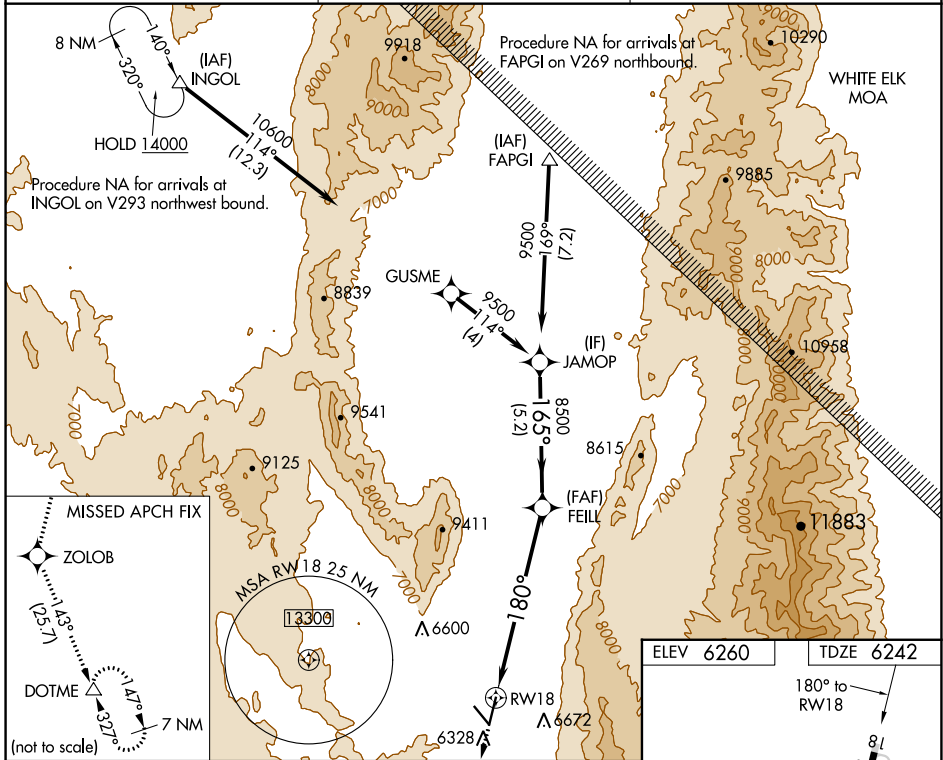

WAAS CH 42823 W18A	APP CRS 180°	Rwy Idg TDZE Apt Elev	6017 6242 6260
--	------------------------	-----------------------------	---

RNAV (GPS) RWY 18

ELY/YELLAND FLD (ELY)

RNP APCH.	MISSED APPROACH: Climb to 12000 direct ZOLOB and on track 143° to DOTME and hold.
<p>Baro-VNAV NA. Circling Rwy 30 NA at night. Circling NA for Cats A and B southwest of Rwy 12 and west of Rwy 36. Circling NA for Cats C and D southwest of Rwy 12 and east of Rwy 18.</p>	

ASOS 120.625	SALT LAKE CENTER 133.45 317.625	UNICOM 122.8 (CTAF)
------------------------	---	-------------------------------

12000	ZOLOB	tr 143°	DOTME	JAMOP
*LNAV only		*2.7 NM to RWY18		GP 3.00° TCH 50
RWY18		FEILL		8500
2.7 NM		4.3 NM		5.2 NM
CATEGORY	A	B	C	D
LPV DA	6652-1 1/8		410 (400-1 1/8)	
LNAV/VNAV DA	7274-4		1032 (1100-4)	
LNAV MDA	7140-1 1/4	898 (900-1 1/4)	7140-2 1/2	898 (900-2 1/2)
CIRCLING	7140-1 1/4	880 (900-1 1/4)	7140-2 1/2	8220-3
			880 (900-2 1/2)	1960 (2000-3)

SW-4, 03 OCT 2024 to 31 OCT 2024

SW-4, 03 OCT 2024 to 31 OCT 2024