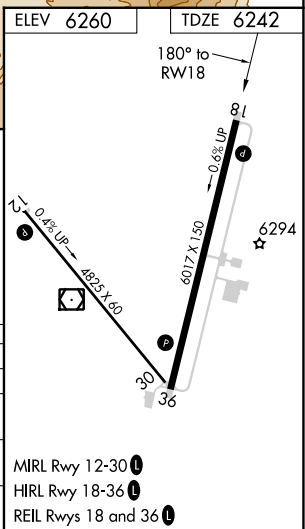

WAAS CH 42823 W18A	APP CRS 180°	Rwy Idg TDZE Apt Elev	6017 6242 6260
--	------------------------	-----------------------------	---

RNAV (GPS) RWY 18

ELY/YELLAND FLD (ELY)

RNP APCH.	MISSED APPROACH: Climb to 12000 direct ZOLOB and on track 143° to DOTME and hold.
<p>Baro-VNAV NA. Circling Rwy 30 NA at night. Circling NA for Cats A and B southwest of Rwy 12 and west of Rwy 36. Circling NA for Cats C and D southwest of Rwy 12 and east of Rwy 18.</p>	

ASOS 120.625	SALT LAKE CENTER 133.45 317.625	UNICOM 122.8 (CTAF)
------------------------	---	-------------------------------

12000	ZOLOB	tr 143°	DOTME	JAMOP
*LNAV only		*2.7 NM to RWY18		GP 3.00° TCH 50
RWY18		FEILL		8500
2.7 NM		4.3 NM		5.2 NM
CATEGORY	A	B	C	D
LPV DA	6652-1 1/8		410 (400-1 1/8)	
LNAV/VNAV DA	7274-4		1032 (1100-4)	
LNAV MDA	7140-1 1/4	898 (900-1 1/4)	7140-2 1/2	898 (900-2 1/2)
CIRCLING	7140-1 1/4	880 (900-1 1/4)	7140-2 1/2	8220-3
			880 (900-2 1/2)	1960 (2000-3)

SW-4, 03 OCT 2024 to 31 OCT 2024

SW-4, 03 OCT 2024 to 31 OCT 2024