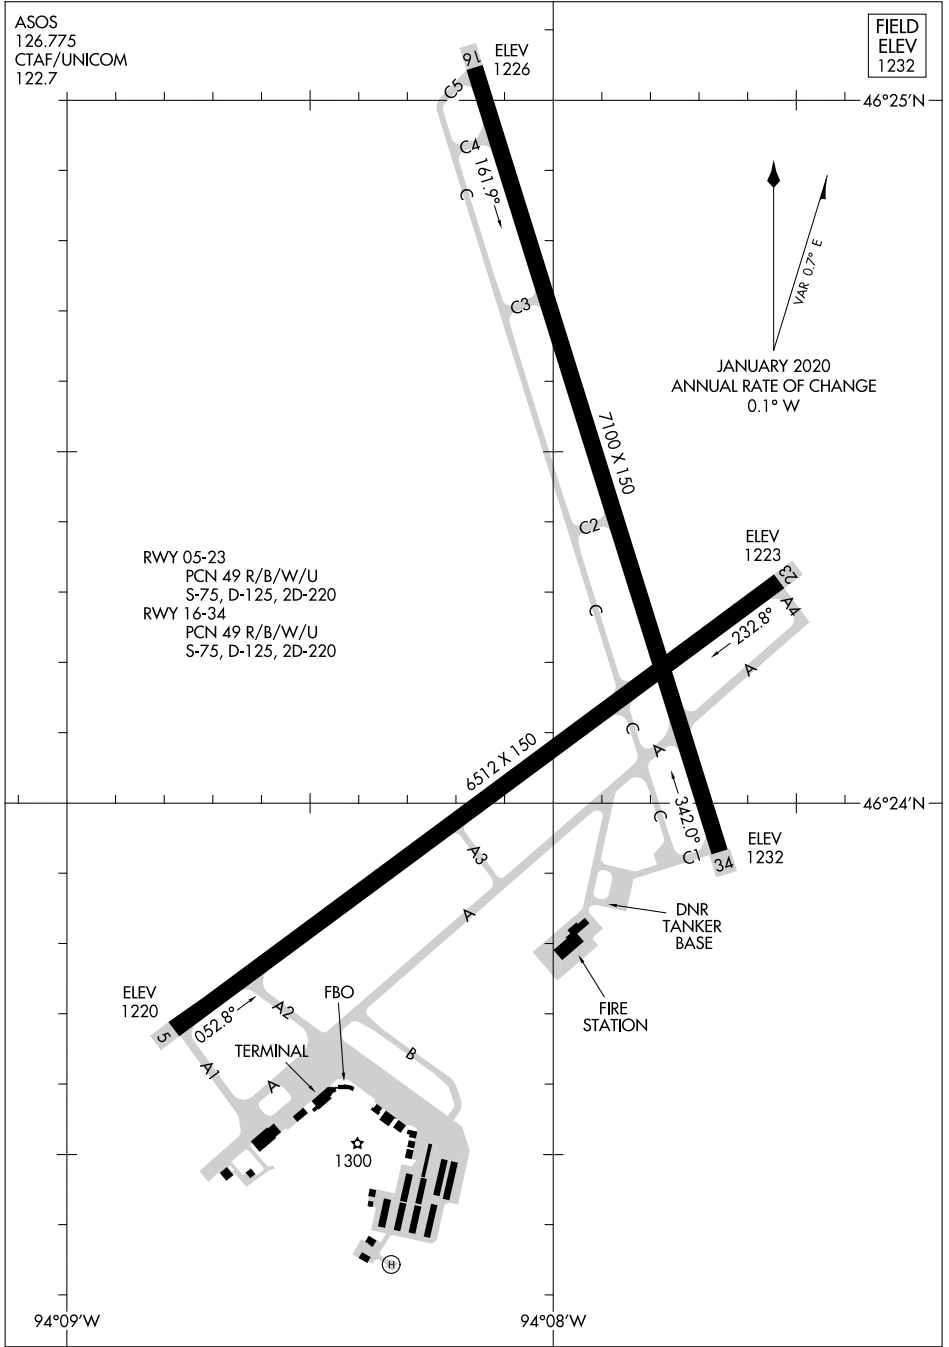

23278

AIRPORT DIAGRAM

AL-5182 (FAA)

BRAINERD LAKES RGNL (B.R.D)

BRAINERD, MINNESOTA

ASOS
126.775
CTAF/UNICOM
122.7

FIELD
ELEV
1232

NC-1, 03 OCT 2024 to 31 OCT 2024

NC-1, 03 OCT 2024 to 31 OCT 2024

AIRPORT DIAGRAM

23278

BRAINERD, MINNESOTA

BRAINERD LAKES RGNL (B.R.D)