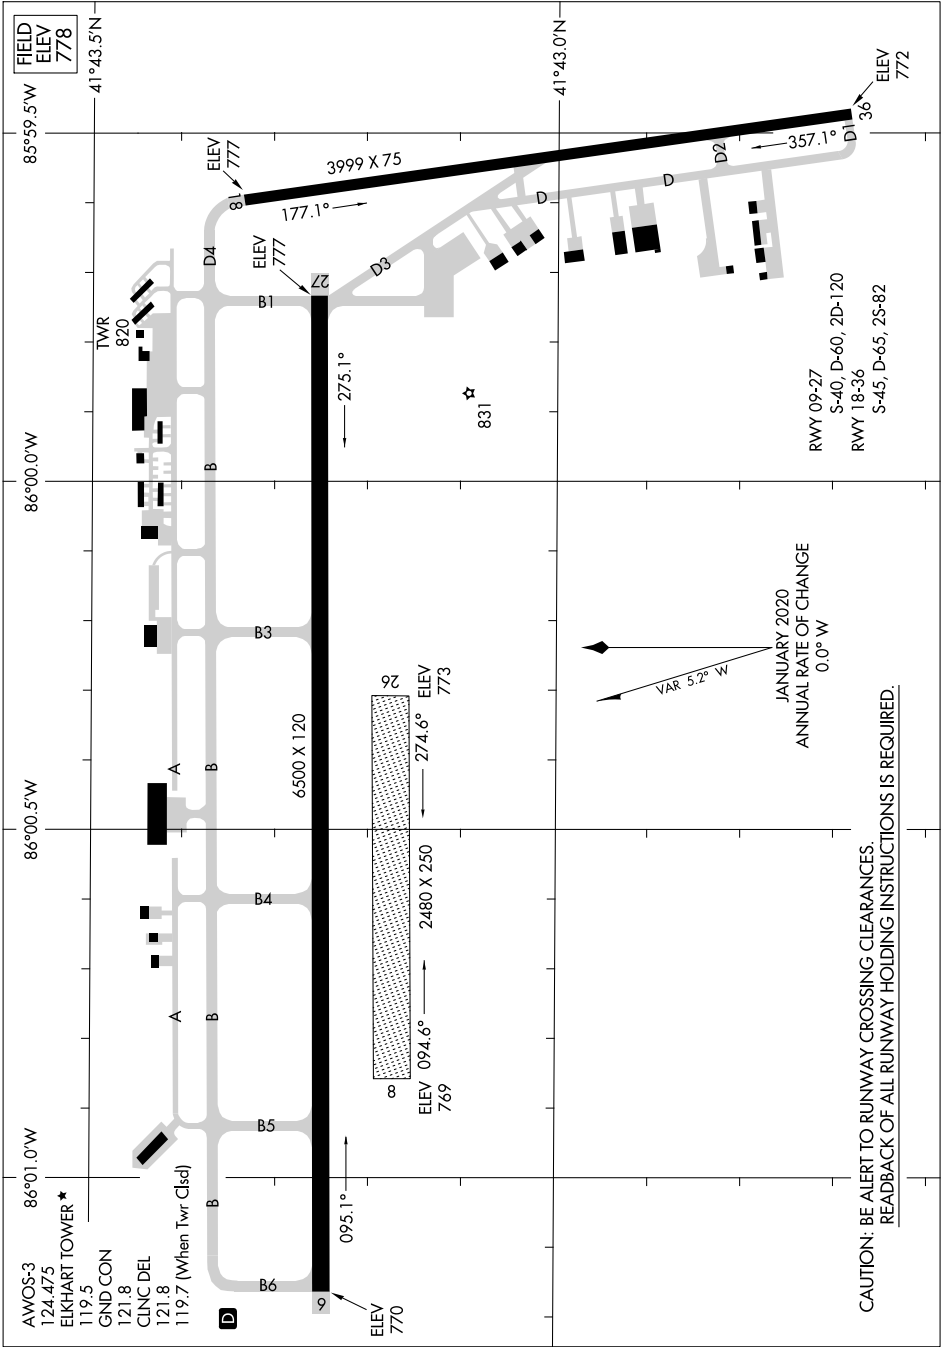

AIRPORT DIAGRAM

AL-5287 (FAA)

ELKHART MUNI (EKM)
ELKHART, INDIANA

EC-2, 03 OCT 2024 to 31 OCT 2024

EC-2, 03 OCT 2024 to 31 OCT 2024

AIRPORT DIAGRAM

ELKHART, INDIANA
ELKHART MUNI (EKM)