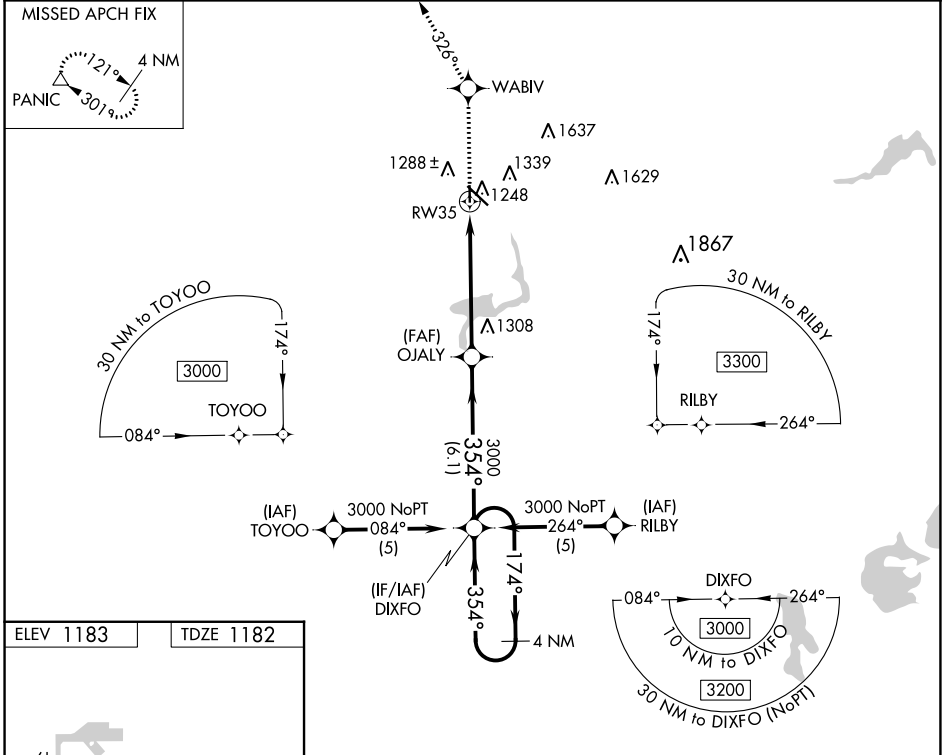

APP CRS	Rwy Idg	3301
354°	TDZE	1182
	Apt Elev	1183

RNAV (GPS) RWY 35

FERGUS FALLS MUNI/EINAR MICKELSON FLD (F^FM)

RNP APCH-GPS.		MISSED APPROACH: Climb to 3000 direct WABIV and via track 326° to PANIC and hold.
AWOS-3PT 119.05	MINNEAPOLIS CENTER 126.1 269.2	UNICOM 122.8 (CTAF) 0

CATEGORY	A	B	C	D
LNAV MDA	1560-1 378 (400-1)			NA
CIRCLING	1640-1 457 (500-1)	1740-1 557 (600-1)	1820-1¾ 637 (700-1¾)	NA

NC-1, 03 OCT 2024 to 31 OCT 2024

NC-1, 03 OCT 2024 to 31 OCT 2024