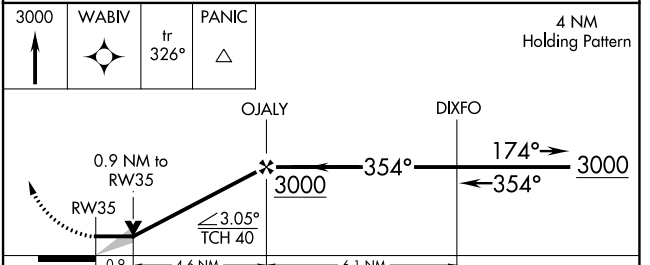

APP CRS	Rwy Idg	3301
354°	TDZE	1182
	Apt Elev	1183

RNAV (GPS) RWY 35

FERGUS FALLS MUNI/EINAR MICKELSON FLD (F^FM)

RNP APCH-GPS.		MISSED APPROACH: Climb to 3000 direct WABIV and via track 326° to PANIC and hold.
AWOS-3PT 119.05	MINNEAPOLIS CENTER 126.1 269.2	UNICOM 122.8 (CTAF) 0