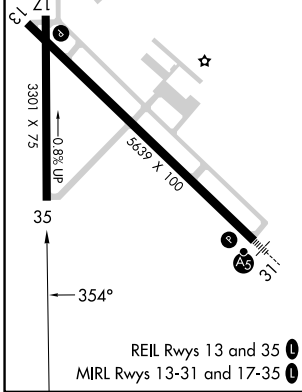

APP CRS	Rwy Idg	3301
354°	TDZE	1182
	Apt Elev	1183

RNAV (GPS) RWY 35

FERGUS FALLS MUNI/EINAR MICKELSON FLD (F^FM)

RNP APCH-GPS.		MISSED APPROACH: Climb to 3000 direct WABIV and via track 326° to PANIC and hold.
AWOS-3PT 119.05	MINNEAPOLIS CENTER 126.1 269.2	UNICOM 122.8 (CTAF) 0

CATEGORY	A	B	C	D
LNAV MDA	1560-1 378 (400-1)			NA
CIRCLING	1640-1 457 (500-1)	1740-1 557 (600-1)	1820-1¾ 637 (700-1¾)	NA

NC-1, 03 OCT 2024 to 31 OCT 2024

NC-1, 03 OCT 2024 to 31 OCT 2024