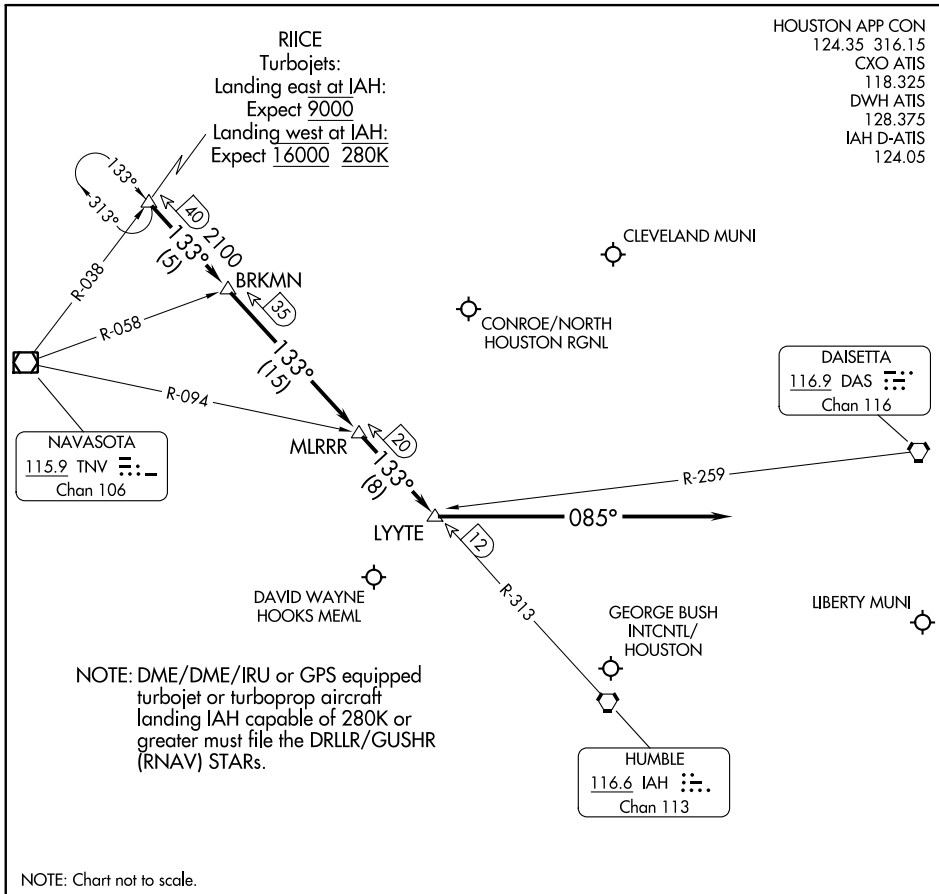

COWBOY TRANSITION (CVE.RIICE9): From over CVE VOR/DME on CVE R-160 to TORNN, then on TNV R-334 to HOMRN, then on IAH R-313 to RIICE. Thence. . .

IILEXY TRANSITION (IILEXY.RIICE9): From over IILEXY on CLL R-238 to CLL VORTAC, then on CLL R-076 to BAZBL, then on IAH R-313 to RIICE. Thence. . .

MILLSAP TRANSITION (MQP.RIICE9): From over MQP VORTAC on MQP R-124 to TORNN, then on TNV R-334 to HOMRN, then on IAH R-313 to RIICE. Thence. . .

TORNNN TRANSITION (TORNNN.RIICE9): From over TORNNN on TNV R-334 to HOMRN, then on IAH R-313 to RIICE. Thence. . .

SC-5, 03 OCT 2024 to 31 OCT 2024

SC-5, 03 OCT 2024 to 31 OCT 2024

(CONTINUED ON FOLLOWING PAGE)

RIICE NINE ARRIVAL

Transition Routes

HOUSTON, TEXAS

RIICE NINE ARRIVAL

Arrival Routes

HOUSTON, TEXAS

SC-5, 03 OCT 2024 to 31 OCT 2024

SC-5, 03 OCT 2024 to 31 OCT 2024

ARRIVAL ROUTE DESCRIPTION

GEORGE BUSH INTCNL/HOUSTON (IAH):

... From over RIICE on IAH R-313 to BRKMN, to MLRRR, to LYYTE.

LANDING RUNWAY 26L/R or 27: