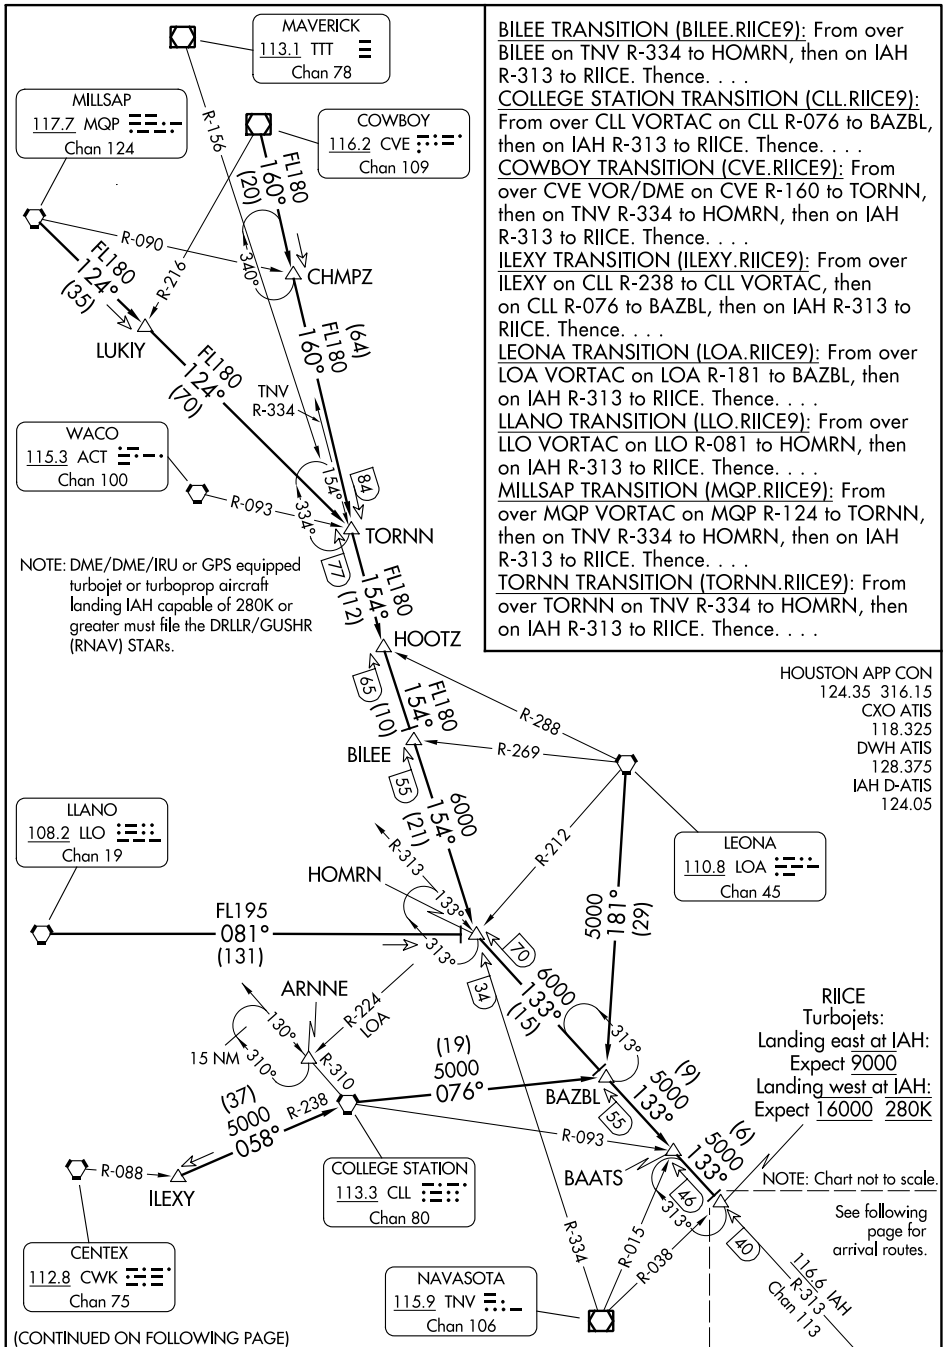

RIICE NINE ARRIVAL

Transition Routes

HOUSTON, TEXAS

BILEE TRANSITION (BILEE.RIICE9): From over BILEE on TNV R-334 to HOMRN, then on IAH R-313 to RIICE. Thence. . .

COLLEGE STATION TRANSITION (CLL.RIICE9): From over CLL VORTAC on CLL R-076 to BAZBL, then on IAH R-313 to RIICE. Thence. . .

COWBOY TRANSITION (CVE.RIICE9): From over CVE VOR/DME on CVE R-160 to TORNN, then on TNV R-334 to HOMRN, then on IAH R-313 to RIICE. Thence. . .

IILEXY TRANSITION (IILEXY.RIICE9): From over IILEXY on CLL R-238 to CLL VORTAC, then on CLL R-076 to BAZBL, then on IAH R-313 to RIICE. Thence. . .

SC-5, 03 OCT 2024 to 31 OCT 2024

SC-5, 03 OCT 2024 to 31 OCT 2024

(CONTINUED ON FOLLOWING PAGE)

RIICE NINE ARRIVAL

Transition Routes

HOUSTON, TEXAS

RIICE NINE ARRIVAL

Arrival Routes

HOUSTON, TEXAS

SC-5, 03 OCT 2024 to 31 OCT 2024

SC-5, 03 OCT 2024 to 31 OCT 2024

ARRIVAL ROUTE DESCRIPTION

GEORGE BUSH INTCNL/HOUSTON (IAH):

... From over RIICE on IAH R-313 to BRKMN, to MLRRR, to LYYTE.

LANDING RUNWAY 26L/R or 27: