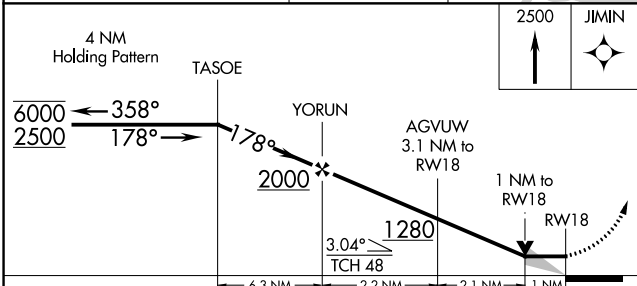

APP CRS	Rwy Idg	4999
178°	TDZE	255
	Apt Elev	256

RNAV (GPS) RWY 18

BLYTHEVILLE MUNI (HKA)

RNP APCH-GPS. MISSED APPROACH: Climb to 2500 direct JIMIN and hold.

ASOS 135.025	MEMPHIS CENTER 134.65 316.15	UNICOM 123.05 (CTAF) 0
------------------------	--	----------------------------------