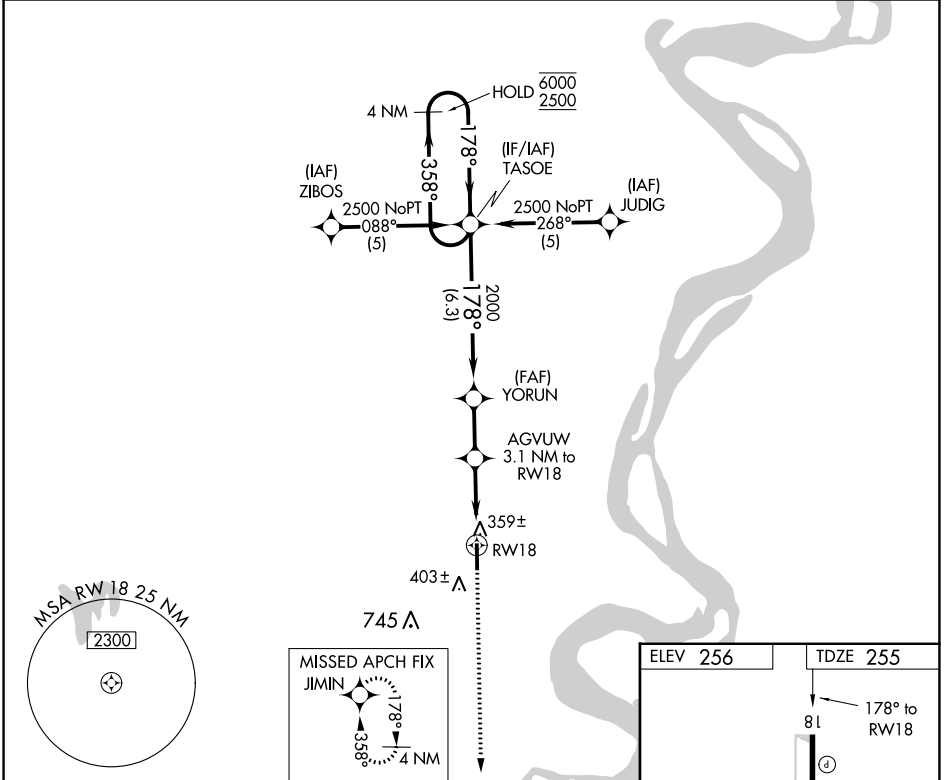

APP CRS	Rwy Idg	4999
178°	TDZE	255
	Apt Elev	256

RNAV (GPS) RWY 18

BLYTHEVILLE MUNI (HKA)

RNP APCH-GPS. MISSED APPROACH: Climb to 2500 direct JIMIN and hold.

ASOS 135.025	MEMPHIS CENTER 134.65 316.15	UNICOM 123.05 (CTAF) 0
------------------------	--	----------------------------------

CATEGORY	A	B	C	D
RNAV MDA	620-1	365 (400-1)	NA	NA
CIRCLING	760-1 504 (600-1)	780-1 524 (600-1)	NA	NA

SC-1, 03 OCT 2024 to 31 OCT 2024

SC-1, 03 OCT 2024 to 31 OCT 2024