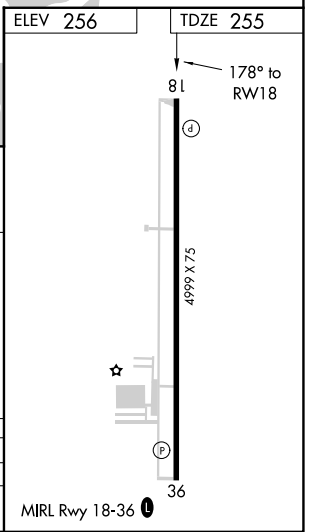

APP CRS	Rwy Idg	4999
178°	TDZE	255
	Apt Elev	256

RNAV (GPS) RWY 18

BLYTHEVILLE MUNI (HKA)

RNP APCH-GPS. MISSED APPROACH: Climb to 2500 direct JIMIN and hold.

ASOS 135.025	MEMPHIS CENTER 134.65 316.15	UNICOM 123.05 (CTAF) 0
------------------------	--	----------------------------------