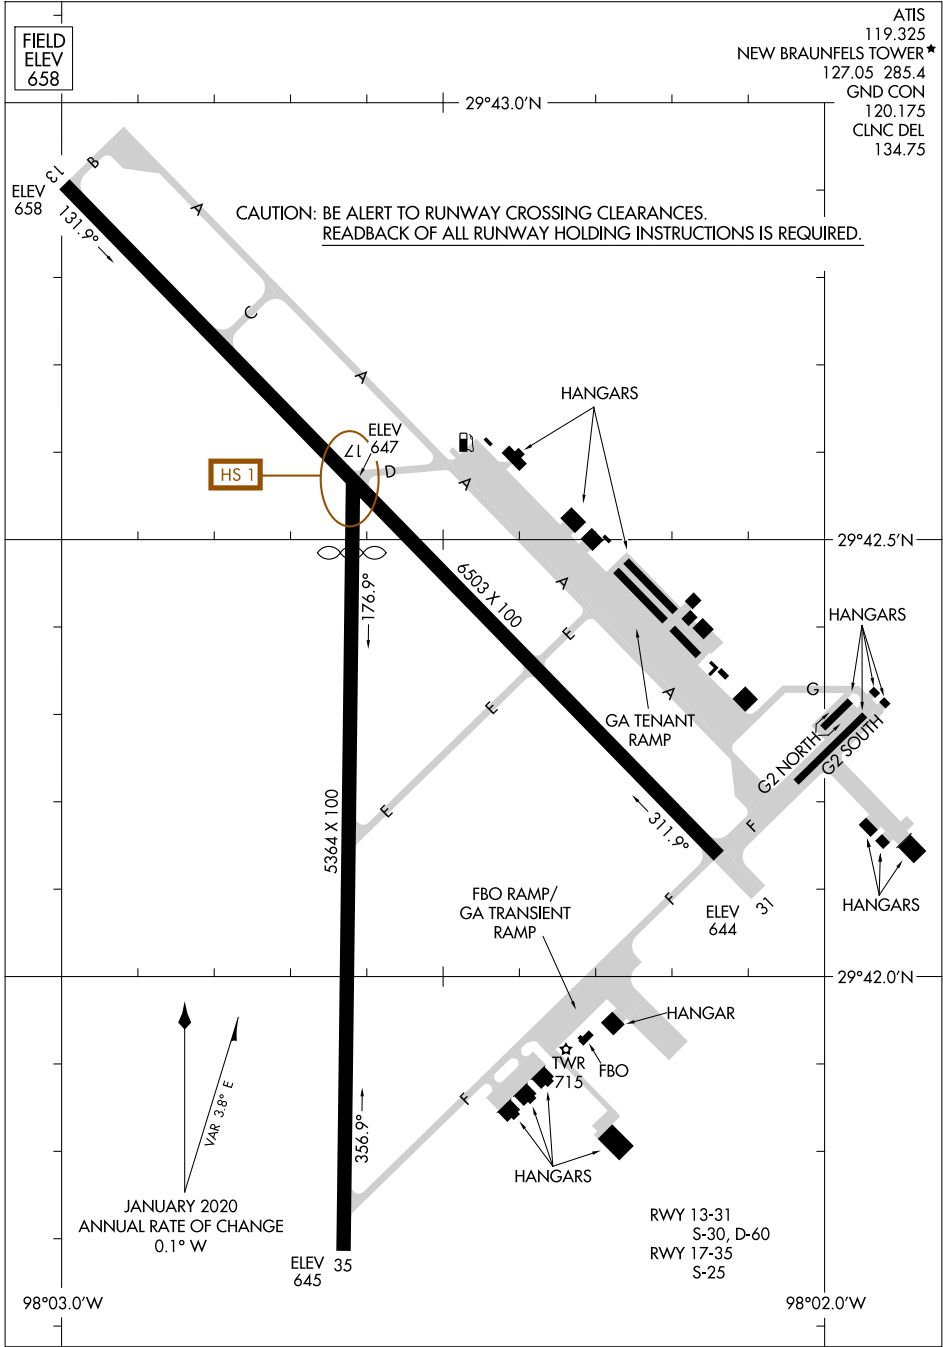

23278

AIRPORT DIAGRAM

AL-6080 (FAA)

NEW BRAUNFELS NTL (BAZ)
NEW BRAUNFELS, TEXAS

SC-3, 03 OCT 2024 to 31 OCT 2024

SC-3, 03 OCT 2024 to 31 OCT 2024

AIRPORT DIAGRAM

23278

NEW BRAUNFELS, TEXAS
NEW BRAUNFELS NTL (BAZ)