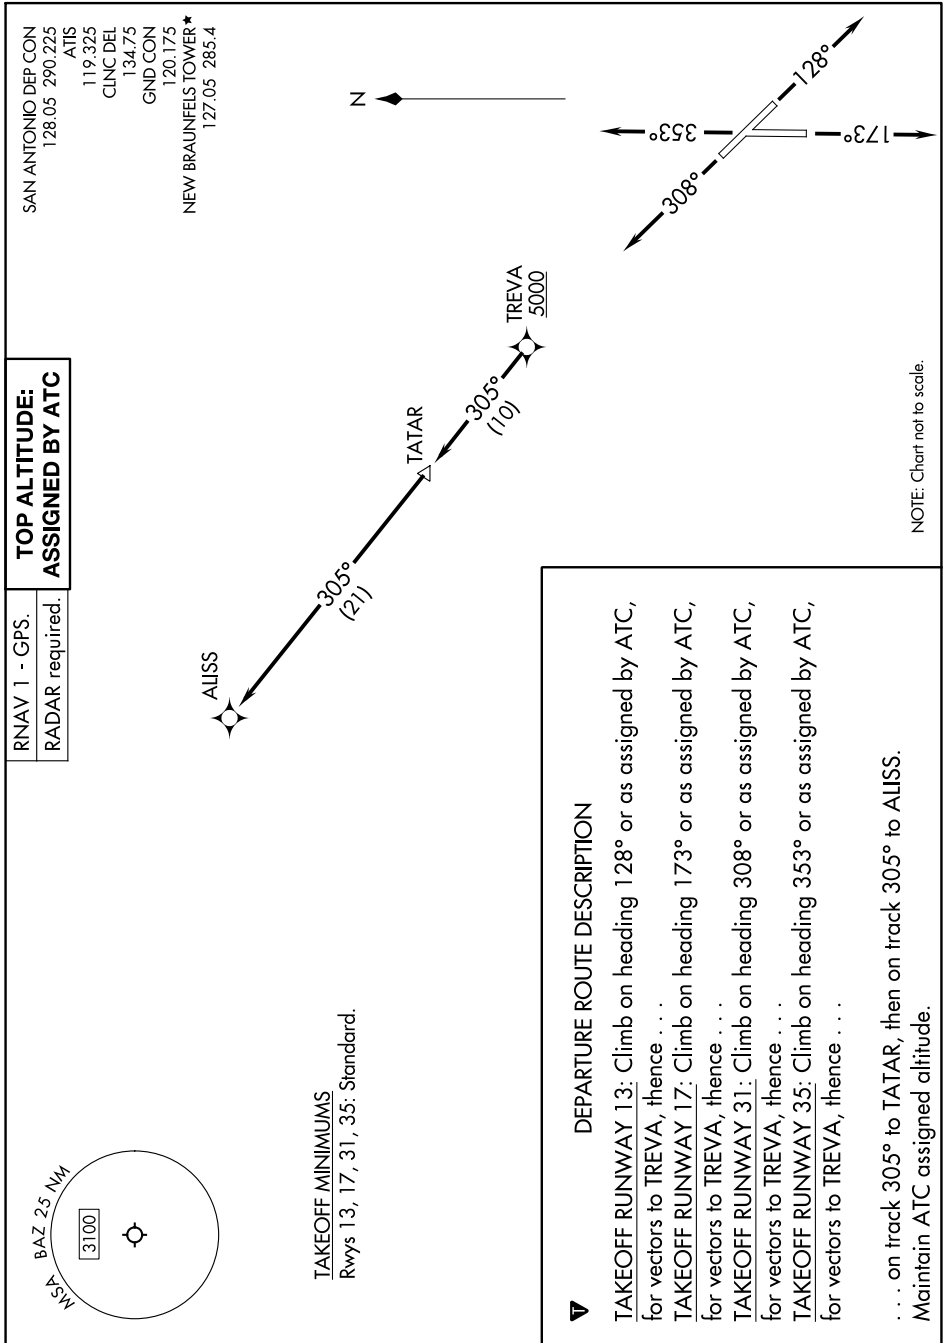

(ALISS6.ALISS) 24025

AL-6080 (FAA)

NEW BRAUNFELS NTL (BAZ)
NEW BRAUNFELS, TEXAS

ALISS SIX DEPARTURE (RNAV)

ALISS SIX DEPARTURE (RNAV)

(ALISS6.ALISS) 25JAN24

NEW BRAUNFELS, TEXAS
NEW BRAUNFELS NTL (BAZ)

SC-3, 03 OCT 2024 to 31 OCT 2024

SC-3, 03 OCT 2024 to 31 OCT 2024