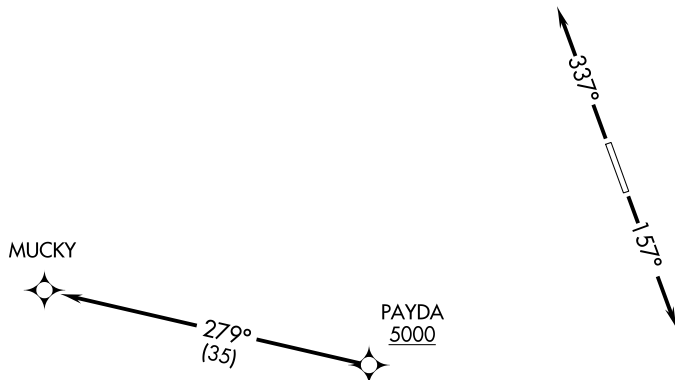

(MUCKY3.MUCKY) 22027

AL-6111 (FAA)

LAGO VISTA TX/RUSTY ALLEN (RYW)

MUCKY THREE DEPARTURE (RNAV)

LAGO VISTA, TEXAS

AWOS-3PT
119.375
UNICOM (CTAF)
122.725
AUSTIN DEP CON
119.0 370.85

**TOP ALTITUDE:
ASSIGNED BY ATC**

TAKEOFF MINIMUMS:
Rwys 15, 33: Standard.

NOTE: RADAR required.
NOTE: DME/DME/IRU or GPS required.
NOTE: RNAV 1.

NOTE: Chart not to scale.

DEPARTURE ROUTE DESCRIPTION

TAKEOFF RUNWAY 15: Climb on heading 157° or as assigned by ATC for vectors to cross PAYDA at or above 5000, thence....

TAKEOFF RUNWAY 33: Climb on heading 337° or as assigned by ATC for vectors to cross PAYDA at or above 5000, thence....

... on track 279° to MUCKY. Maintain altitude assigned by ATC.
Expect filed altitude 10 minutes after departure.

MUCKY THREE DEPARTURE (RNAV)

(MUCKY3.MUCKY) 22APR21

LAGO VISTA, TEXAS
LAGO VISTA TX/RUSTY ALLEN (RYW)

SC-3, 03 OCT 2024 to 31 OCT 2024

SC-3, 03 OCT 2024 to 31 OCT 2024