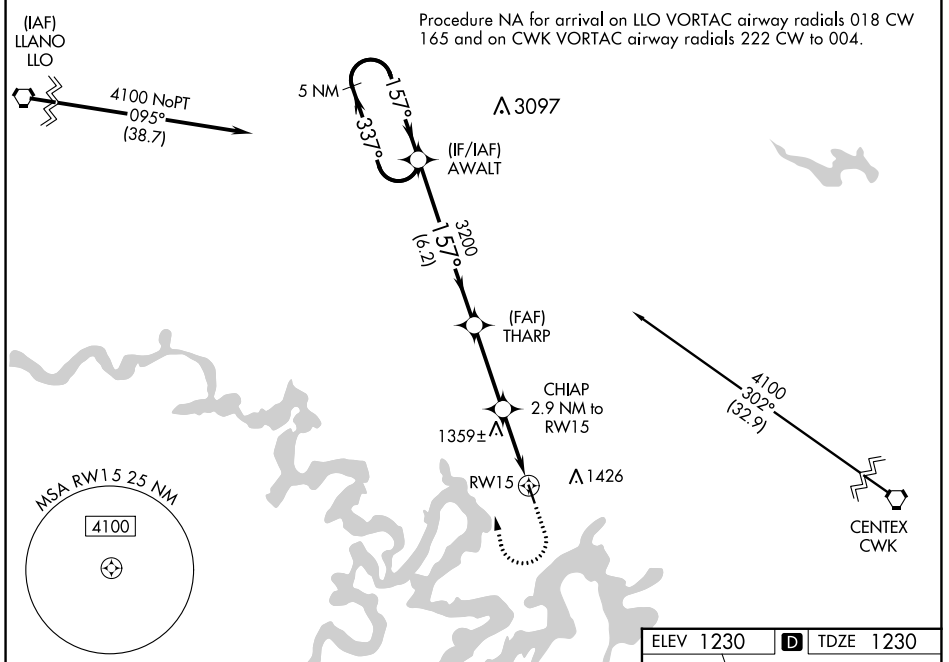

WAAS CH 81831 W15A	APP CRS 157°	Rwy Idg TDZE Apt Elev	3808 1230 1230
--	------------------------	-----------------------------	---

RNAV (GPS) RWY 15

LAGO VISTA TX/RUSTY ALLEN (RYW)

▼ For uncompensated Baro-VNAV systems, LNAV/VNAV NA below -17°C (2°F) or above 54°C (130°F). DME/DME RNP-0.3 NA. Rwy 15 helicopter visibility reduction below ¾ SM NA.

MISSED APPROACH: Climb to 1700 then climbing right turn to 4100 direct AWALT and hold.

AWOS-3PT 119.375	AUSTIN APP CON 119.0 370.85	UNICOM 122.725 (CTAF) 0
----------------------------	---------------------------------------	-----------------------------------

SC-3, 03 OCT 2024 to 31 OCT 2024

SC-3, 03 OCT 2024 to 31 OCT 2024

ELEV 1230	D TDZE 1230
-----------	--------------------

CATEGORY	A	B	C	D
LPV DA	1480-1	250 (300-1)		NA
LNAV/VNAV DA	1641-1⅜	411 (500-1⅜)		NA
LNAV MDA	1620-1	390 (400-1)		NA
C CIRCLING	1660-1 430 (500-1)	1860-1 630 (700-1)		NA

MIRL Rwy 15-33 **0**