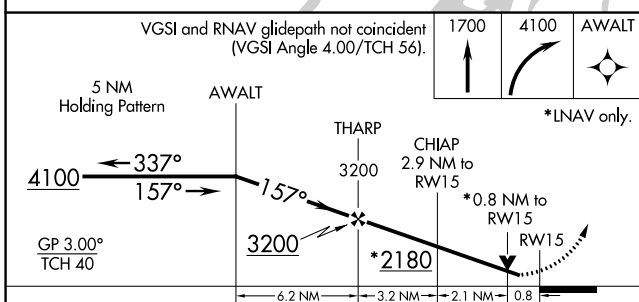

WAAS CH 81831 W15A	APP CRS 157°	Rwy Idg TDZE Apt Elev	3808 1230 1230
--	------------------------	-----------------------------	---

RNAV (GPS) RWY 15

LAGO VISTA TX/RUSTY ALLEN (RYW)

▼ For uncompensated Baro-VNAV systems, LNAV/VNAV NA below -17°C (2°F) or above 54°C (130°F). DME/DME RNP-0.3 NA. Rwy 15 helicopter visibility reduction below ¾ SM NA.

MISSED APPROACH: Climb to 1700 then climbing right turn to 4100 direct AWALT and hold.

AWOS-3PT 119.375	AUSTIN APP CON 119.0 370.85	UNICOM 122.725 (CTAF) 0
----------------------------	---------------------------------------	-----------------------------------

SC-3, 03 OCT 2024 to 31 OCT 2024

SC-3, 03 OCT 2024 to 31 OCT 2024

ELEV 1230	D TDZE 1230
-----------	--------------------

CATEGORY	A	B	C	D
LPV DA	1480-1	250 (300-1)		NA
LNAV/VNAV DA	1641-1⅜	411 (500-1⅜)		NA
LNAV MDA	1620-1	390 (400-1)		NA
C CIRCLING	1660-1 430 (500-1)	1860-1 630 (700-1)		NA