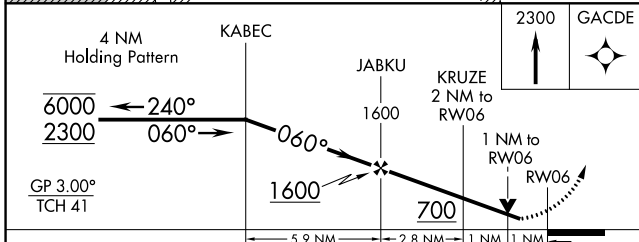

WAAS CH 49209 W06A	APP CRS 060°	Rwy Idg TDZE Apt Elev	5001 33 33
--	------------------------	-----------------------------	---------------------------------------

RNAV (GPS) RWY 6

FLAGLER EXEC (FIN)

RNP APCH-GPS.		MISSED APPROACH: Climb to 2300 direct GACDE and hold.			
ATIS 128.325	DAYTONA APP CON 125.8 269.075	FLAGLER TOWER ★ 118.95 (CTAF) 0	GND CON 121.75	CLNC DEL 121.75	UNICOM 123.0

SE-3, 03 OCT 2024 to 31 OCT 2024

SE-3, 03 OCT 2024 to 31 OCT 2024

ELEV 33	TDZE 33
---------	---------

CATEGORY	A	B	C	D
LPV DA		312-7/8	279 (300-7/8)	
LNAV/VNAV DA		292-3/4	259 (300-3/4)	
LNAV MDA		400-1	367 (400-1)	
CIRCLING	500-1 467 (500-1)	760-2 727 (800-2)	760-2 727 (800-2)	760-2 727 (800-2)