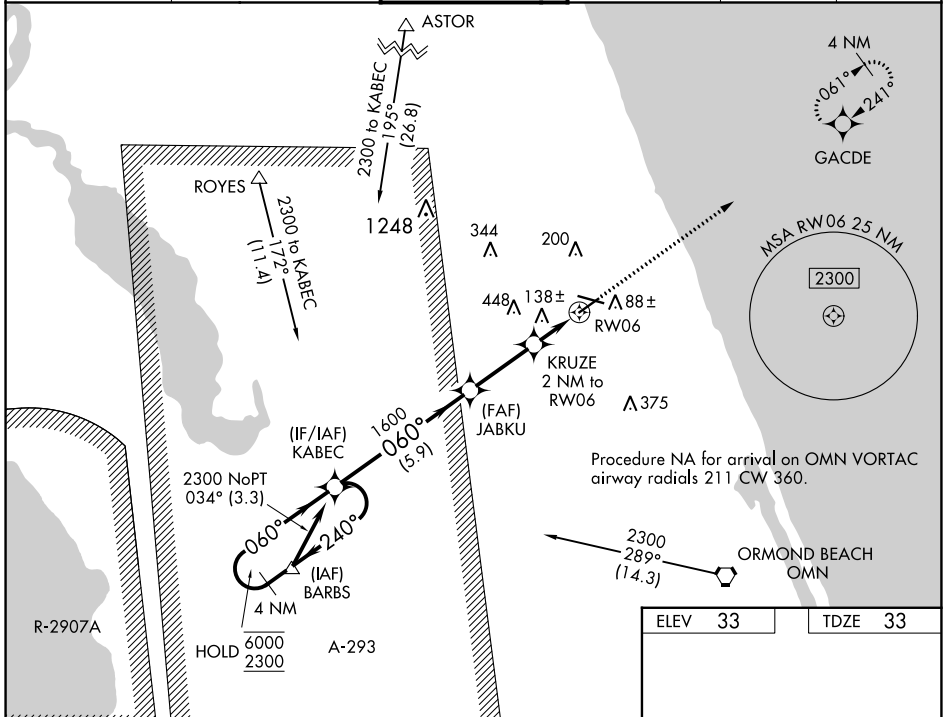

WAAS CH 49209 W06A	APP CRS 060°	Rwy Idg TDZE Apt Elev	5001 33 33
--	------------------------	-----------------------------	---------------------------------------

RNAV (GPS) RWY 6

FLAGLER EXEC (FIN)

RNP APCH-GPS.		MISSED APPROACH: Climb to 2300 direct GACDE and hold.			
ATIS 128.325	DAYTONA APP CON 125.8 269.075	FLAGLER TOWER ★ 118.95 (CTAF) 0	GND CON 121.75	CLNC DEL 121.75	UNICOM 123.0

SE-3, 03 OCT 2024 to 31 OCT 2024

SE-3, 03 OCT 2024 to 31 OCT 2024

ELEV 33	TDZE 33
---------	---------

CATEGORY	A	B	C	D
LPV DA		312-7/8	279 (300-7/8)	
LNAV/VNAV DA		292-3/4	259 (300-3/4)	
LNAV MDA		400-1	367 (400-1)	
CIRCLING	500-1 467 (500-1)	760-2 727 (800-2)	760-2 727 (800-2)	760-2 727 (800-2)