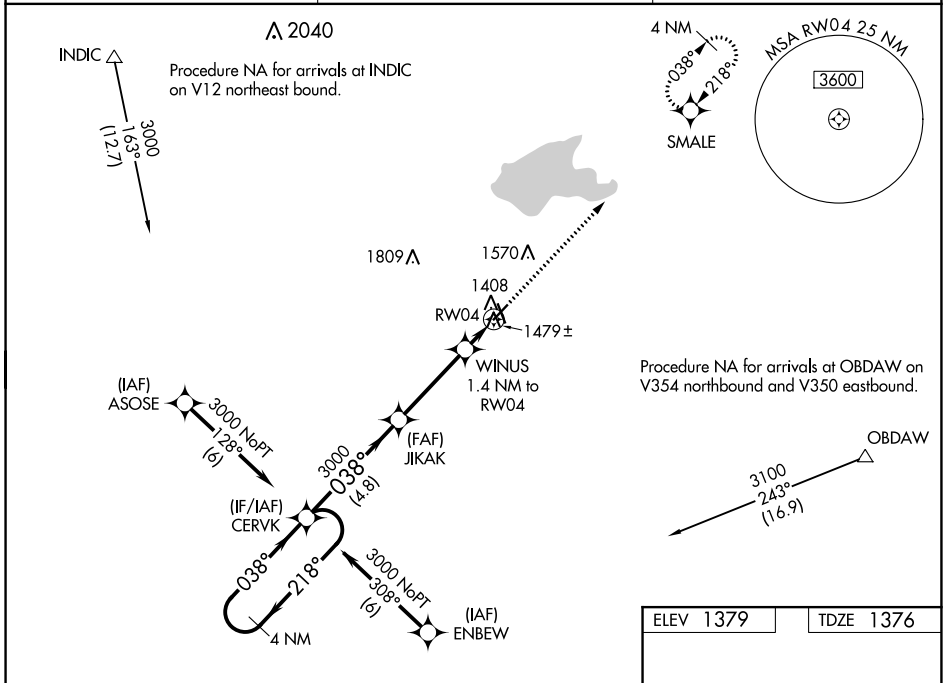

WAAS CH 99334 W04A	APP CRS 038°	Rwy ldg TDZE Apt Elev	4204 1376 1379
----------------------------------------	------------------------	-----------------------------	-------------------------------------------

RNAV (GPS) RWY 4

EL DORADO/CAPT JACK THOMAS MEML (EQA)

▽ For uncompensated Baro-VNAV systems, LNAV/VNAV NA below -17°C (2°F) or above 54°C (130°F). DME/DME RNP-0.3 NA. When local altimeter setting not received, use Colonel James Jabara altimeter setting and increase all DA 51 feet and all MDA 60 feet. Baro-VNAV NA when using Colonel James Jabara altimeter setting.

▲ NA MISSED APPROACH: Climb to 3100 direct SMALE and hold.

AWOS-3P 120.875	WICHITA APP CON 134.8 269.1	UNICOM 122.8 (CTAF) 0
---------------------------	---------------------------------------	---------------------------------

CATEGORY	A	B	C	D
LPV DA	1576-1	200 (200-1)		NA
LNAV/VNAV DA	1626-1	250 (300-1)		NA
LNAV MDA	1740-1	364 (400-1)		NA
C CIRCLING	1820-1 441 (500-1)	1960-1 581 (600-1)		NA

NC-2, 03 OCT 2024 to 31 OCT 2024

NC-2, 03 OCT 2024 to 31 OCT 2024