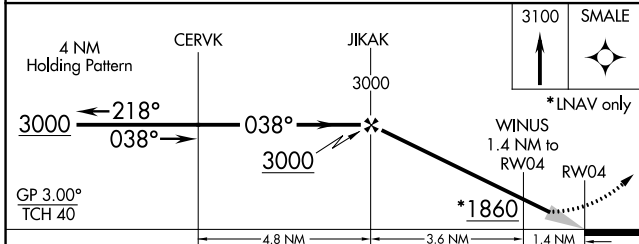

WAAS CH 99334 W04A	APP CRS 038°	Rwy ldg TDZE Apt Elev	4204 1376 1379

RNAV (GPS) RWY 4

EL DORADO/CAPT JACK THOMAS MEML (EQA)

▽ For uncompensated Baro-VNAV systems, LNAV/VNAV NA below -17°C (2°F) or above 54°C (130°F). DME/DME RNP-0.3 NA. When local altimeter setting not received, use Colonel James Jabara altimeter setting and increase all DA 51 feet and all MDA 60 feet. Baro-VNAV NA when using Colonel James Jabara altimeter setting.

▲ NA MISSED APPROACH: Climb to 3100 direct SMALE and hold.

AWOS-3P 120.875	WICHITA APP CON 134.8 269.1	UNICOM 122.8 (CTAF) 0

CATEGORY	A	B	C	D
LPV DA	1576-1	200 (200-1)		NA
LNAV/VNAV DA	1626-1	250 (300-1)		NA
LNAV MDA	1740-1	364 (400-1)		NA
C CIRCLING	1820-1 441 (500-1)	1960-1 581 (600-1)		NA