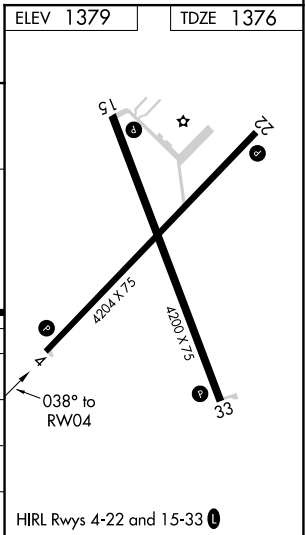

NC-2, 03 OCT 2024 to 31 OCT 2024

NC-2, 03 OCT 2024 to 31 OCT 2024